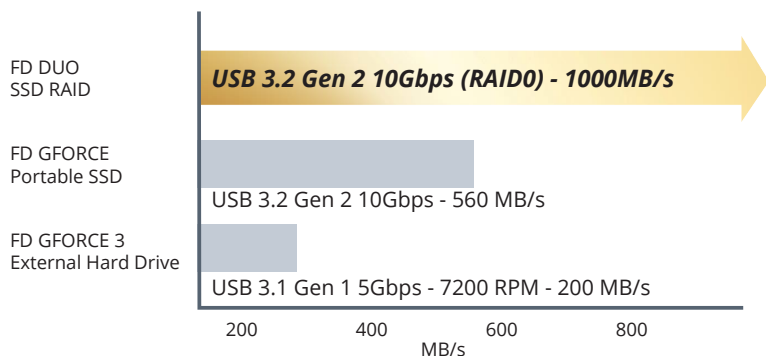

Fantom Drives DUO Portable RAID is the next generation of affordable and high-quality storage devices for users who value data and speed. With its USB 3.2 Generation 2 10Gbps interface and using the RAID0 configuration, DUO with SSD can achieve transfer speeds of up to 1000MB/s. DUO provides the option of different RAID configurations: RAID0 (disk striping), RAID1 (disk mirroring), and JBOD. DUO comes with a power supply but can be used without it. DUO is compatible with USB 3.2 Gen 2, Thunderbolt 3, and is backward compatible with USB 3.0 and USB 2.0.

USB 3.2 Generation 2 Type-C

DUO is offered with the best in class 5 Year Warranty

Easy to switch configurations of RAID0, RAID1, and JBOD

SPEED

Blazing fast speeds of up to 1000MB/s Read and 920MB/s Write with RAID0 configuration.

Transfer Speed Comparisons

Use Case: File Transfer Speed

EASY-TO-USE RAID FUNCTION

Fantom Drives DUO comes preformatted for Windows and with RAID0 configuration.

The FD DUO can also be set to RAID1 or JBOD. With clear and concise instructions, configurations can be changed easily to fit your needs. Additional software is not necessary as the DUO is a hardware RAID device. This allows the DUO to use minimal computer resources as it is being used. Formatting the DUO to a Mac set up is simple and directions are provided with each package the DUO arrives in.

RAID0

RAID1

JBOD

- Combines two hard drives together
- Offers best in performance and high storage space but no drive failure protection

- Mirrors two hard drives together (redundancy)
- Offers lowest storage space and data can survive one drive failure