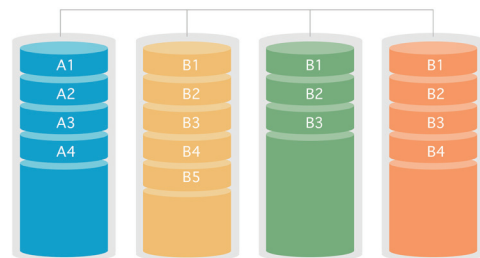

Transfer Speed Comparisons

Use Case: File Transfer Speed

EASY-TO-USE RAID FUNCTION

Fantom Drives DUO comes preformatted for Windows and with RAID0 configuration.

The FD DUO can also be set to RAID1 or JBOD. With clear and concise instructions, configurations can be changed easily to fit your needs. Additional software is not necessary as the DUO is a hardware RAID device. This allows the DUO to use minimal computer resources as it is being used. Formatting the DUO to a Mac set up is simple and directions are provided with each package the DUO arrives in.

RAID0

RAID1

JBOD

- Combines two hard drives together
- Offers best in performance and high storage space but no drive failure protection

- Mirrors two hard drives together (redundancy)
- Offers lowest storage space and data can survive one drive failure