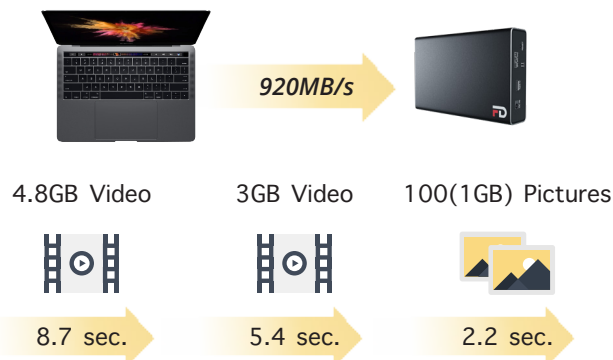

Fantom Drives DUO Portable RAID is the next generation of affordable and high-quality storage devices for users who value data and speed. With its USB 3.2 Generation 2 10Gbps interface and using the RAID0 configuration, DUO with SSD can achieve transfer speeds of up to 1000MB/s. DUO provides the option of different RAID configurations: RAID0 (disk striping), RAID1 (disk mirroring), and JBOD. DUO comes with a power supply but can be used without it. DUO is compatible with USB 3.2 Gen 2, Thunderbolt 3, and is backward compatible with USB 3.0 and USB 2.0.

USB 3.2 Generation 2 Type-C

DUO is offered with the best in class 5 Year Warranty

Easy to switch configurations of RAID0, RAID1, and JBOD

SPEED

Blazing fast speeds of up to 1000MB/s Read and 920MB/s Write with RAID0 configuration.

Transfer Speed Comparisons

Use Case: File Transfer Speed

EASY-TO-USE RAID FUNCTION

Fantom Drives DUO comes preformatted for Windows and with RAID0 configuration.

The FD DUO can also be set to RAID1 or JBOD. With clear and concise instructions, configurations can be changed easily to fit your needs. Additional software is not necessary as the DUO is a hardware RAID device. This allows the DUO to use minimal computer resources as it is being used. Formatting the DUO to a Mac set up is simple and directions are provided with each package the DUO arrives in.

RAID0

RAID1

JBOD

- Combines two hard drives together
- Offers best in performance and high storage space but no drive failure protection

- Mirrors two hard drives together (redundancy)
- Offers lowest storage space and data can survive one drive failure