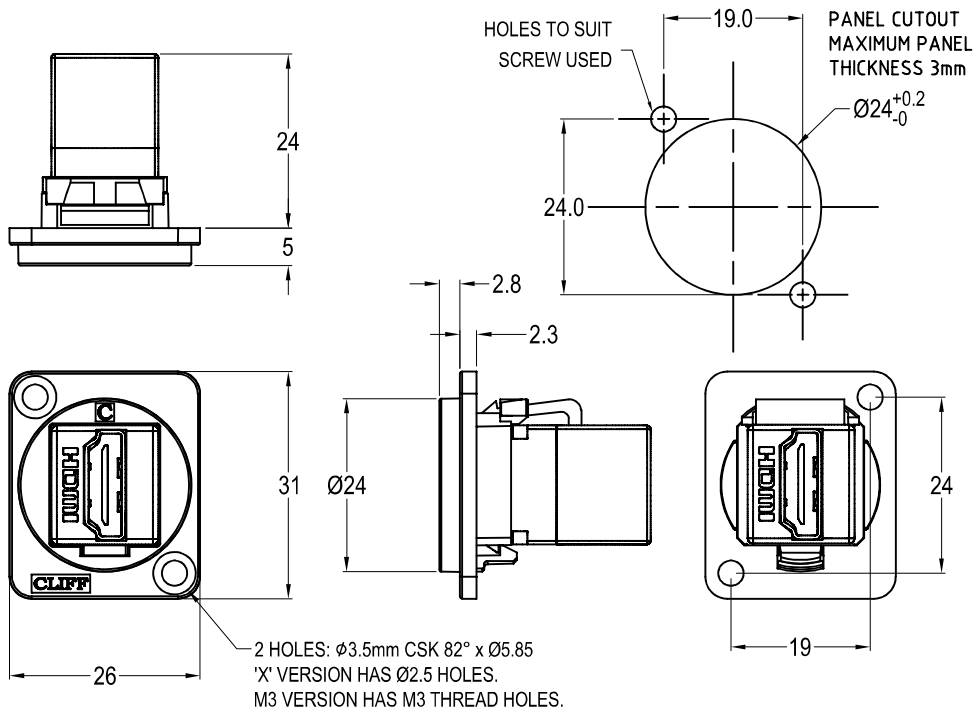

CLIFF

HDMI FEMALE - FEMALE FEEDTHROUGH CONNECTOR

Feedthrough Features

- Fits standard XLR $\text{Ø}24\text{mm}$ cutout.
- No soldering or punch termination. Use standard cable for each connector style.
- Front or rear mounted.
- Low rear profile

General:

Please note: Functionality is affected by cable quality, length and cable wiring configuration.

Material:

1. Insert: ABS UL94 HB
2. Plastic Frame: Polyamide UL94 V2
3. Metal Frame: Diecast, Black or Nickel plated
4. Shell: Gold plated
5. Contacts: Gold Plated