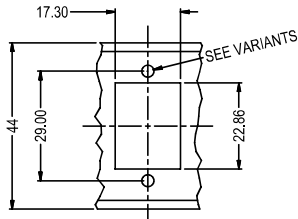

CLIFF

1U SLIM PANELS

16 rectangular holes with cable bar
Material: Steel, black powder coat finish.

HOLE DETAIL
(16x POSITIONS)

Variants - Fixing Hole

- CP30158 - Plain Ø3.20
- CP30159 - Threaded M3x0.50
- CP30160 - Threaded #4-40 UNC

20 rectangular holes with cable bar
Material: Steel, black powder coat finish.

HOLE DETAIL
(20x POSITIONS)

Variants - Fixing Hole

- CP30161 - Plain Ø3.20
- CP30162 - Threaded M3x0.50
- CP30163 - Threaded #4-40 UNC