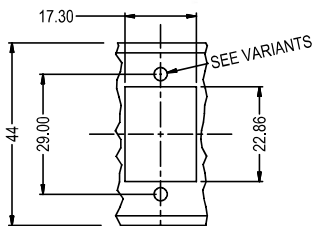

CLIFF

1U SLIM PANELS

16 rectangular holes with cable bar
Material: Steel, black powder coat finish.

HOLE DETAIL
(16x POSITIONS)

Variants - Fixing Hole

- CP30158 - Plain Ø3.20
- CP30159 - Threaded M3x0.50
- CP30160 - Threaded #4-40 UNC

20 rectangular holes with cable bar
Material: Steel, black powder coat finish.

HOLE DETAIL
(20x POSITIONS)

Variants - Fixing Hole

- CP30161 - Plain Ø3.20
- CP30162 - Threaded M3x0.50
- CP30163 - Threaded #4-40 UNC