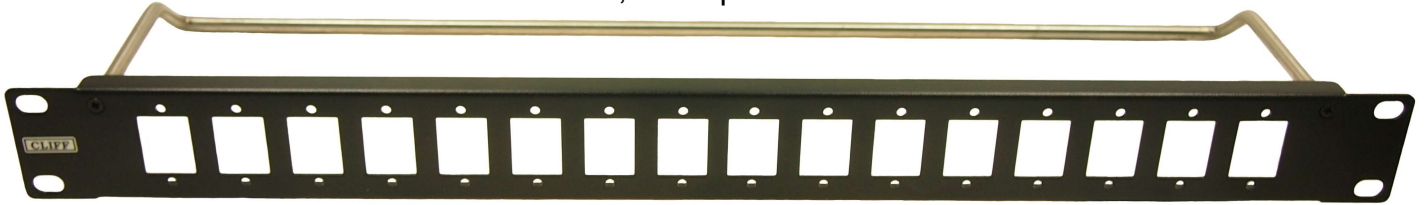

CLIFF

1U SLIM PANELS

16 rectangular holes with cable bar
Material: Steel, black powder coat finish.

HOLE DETAIL
(16x POSITIONS)

Variants - Fixing Hole

- CP30158 - Plain Ø3.20
- CP30159 - Threaded M3x0.50
- CP30160 - Threaded #4-40 UNC

20 rectangular holes with cable bar
Material: Steel, black powder coat finish.

HOLE DETAIL
(20x POSITIONS)

Variants - Fixing Hole

- CP30161 - Plain Ø3.20
- CP30162 - Threaded M3x0.50
- CP30163 - Threaded #4-40 UNC