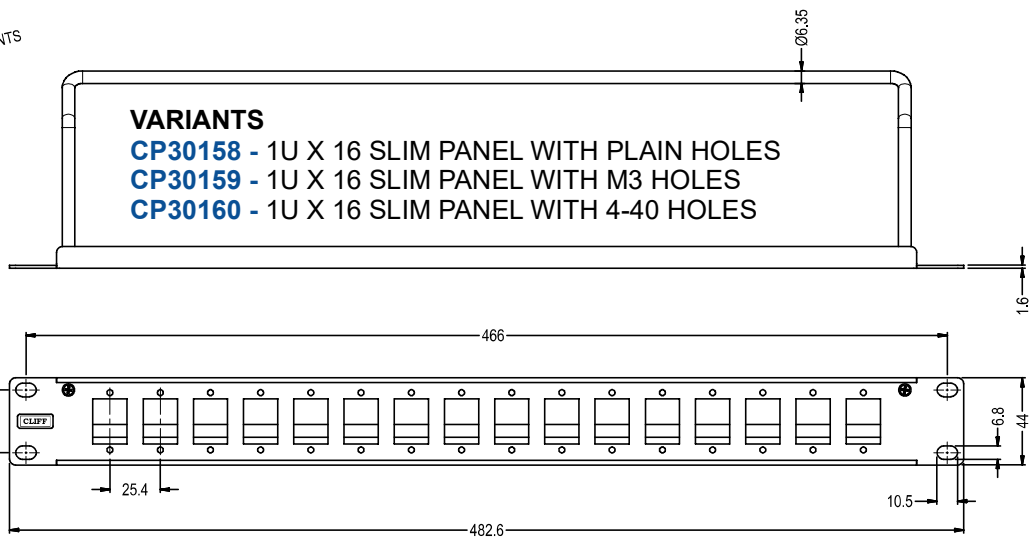

CLIFF

1U SLIM PANELS

16 rectangular holes with cable bar
Material: Steel, black powder coat finish.

HOLE DETAIL
(16x POSITIONS)

Variants - Fixing Hole

- CP30158 - Plain Ø3.20
- CP30159 - Threaded M3x0.50
- CP30160 - Threaded #4-40 UNC

20 rectangular holes with cable bar
Material: Steel, black powder coat finish.

HOLE DETAIL
(20x POSITIONS)

Variants - Fixing Hole

- CP30161 - Plain Ø3.20
- CP30162 - Threaded M3x0.50
- CP30163 - Threaded #4-40 UNC