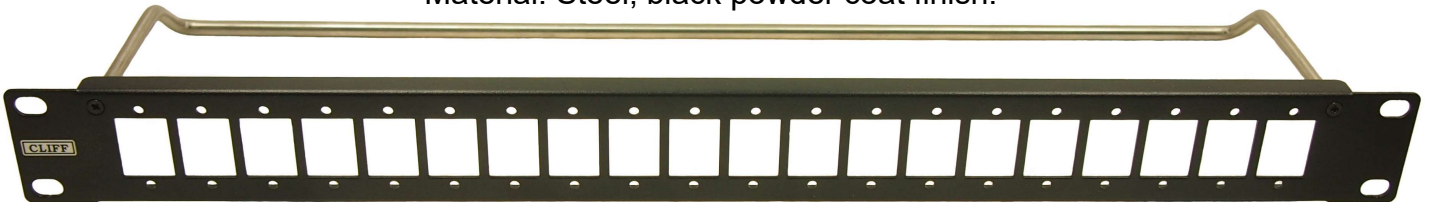

CLIFF

1U SLIM PANELS

16 rectangular holes with cable bar
Material: Steel, black powder coat finish.

HOLE DETAIL
(16x POSITIONS)

Variants - Fixing Hole

- CP30158 - Plain Ø3.20
- CP30159 - Threaded M3x0.50
- CP30160 - Threaded #4-40 UNC

20 rectangular holes with cable bar
Material: Steel, black powder coat finish.

HOLE DETAIL
(20x POSITIONS)

Variants - Fixing Hole

- CP30161 - Plain Ø3.20
- CP30162 - Threaded M3x0.50
- CP30163 - Threaded #4-40 UNC