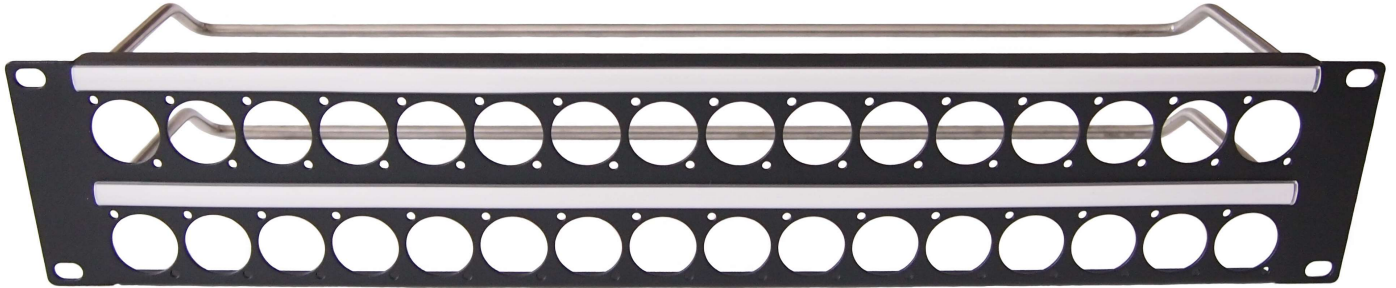

# CLIFF

## 2U PANELS

32 holes of Ø24mm with cable bars and label strips  
 Material: Steel, black powder coat finish.

### VARIANTS

- CP30155** - 2U PANEL WITH PLAIN HOLES
- CP30156** - 2U PANEL WITH M3 HOLES
- CP30157** - 2U PANEL WITH 4-40 HOLES