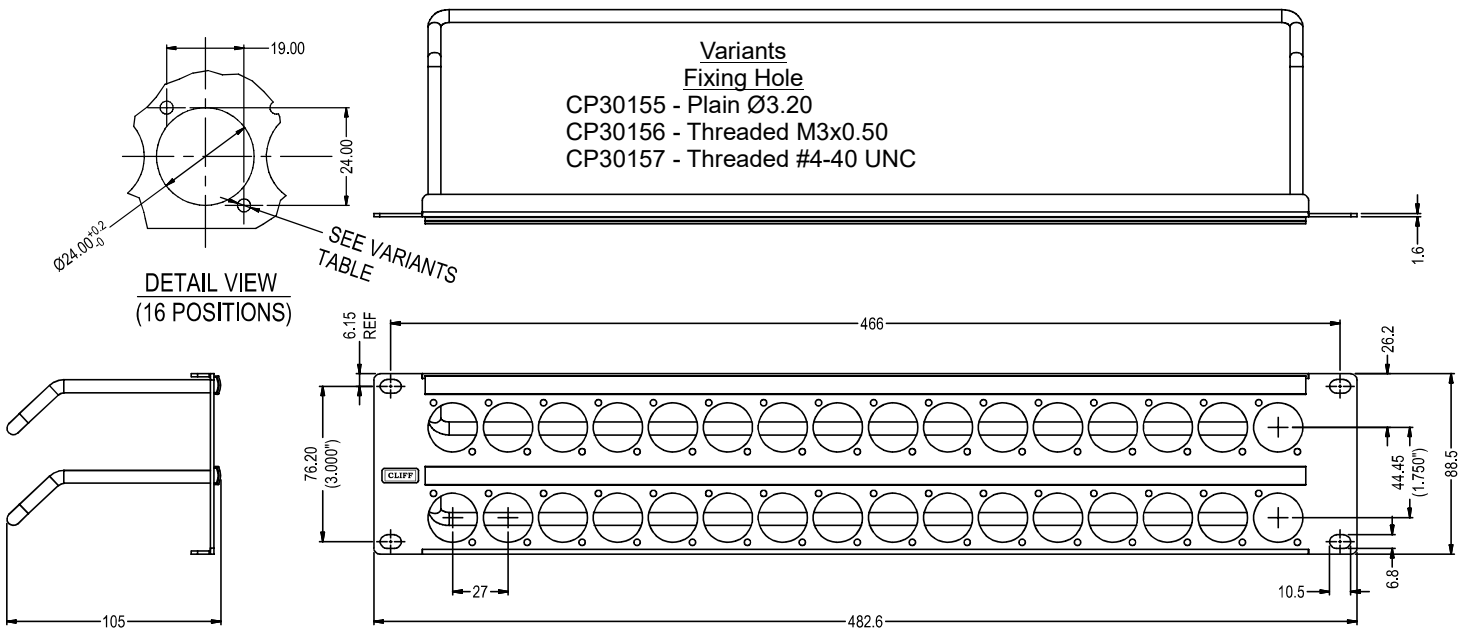

## 2U PANELS

32 holes of Ø24mm with cable bars and label strips  
 Material: Steel, black powder coat finish.

### VARIANTS

- CP30155** - 2U PANEL WITH PLAIN HOLES
- CP30156** - 2U PANEL WITH M3 HOLES
- CP30157** - 2U PANEL WITH 4-40 HOLES