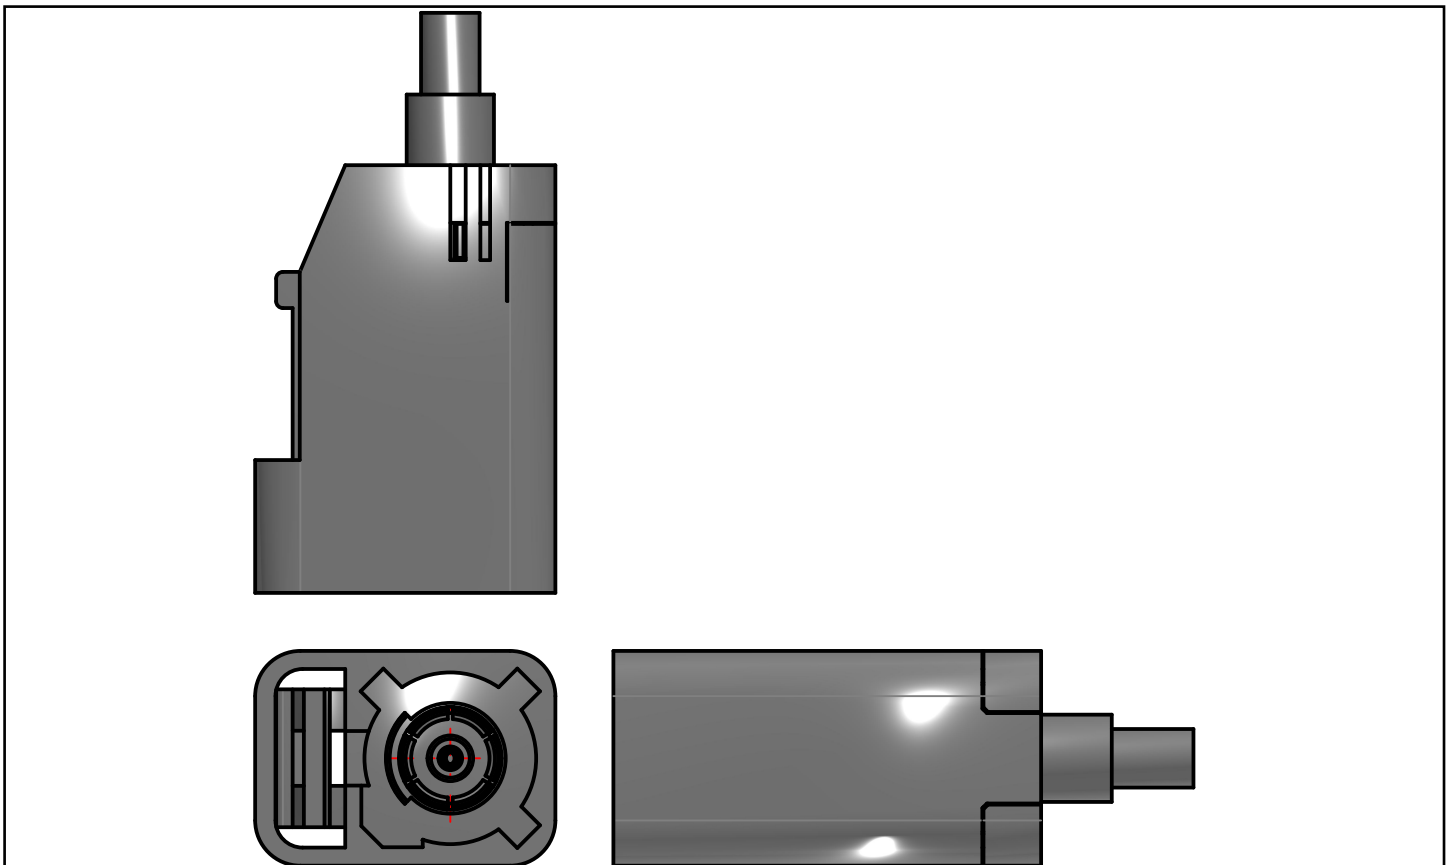

Technical Drawing