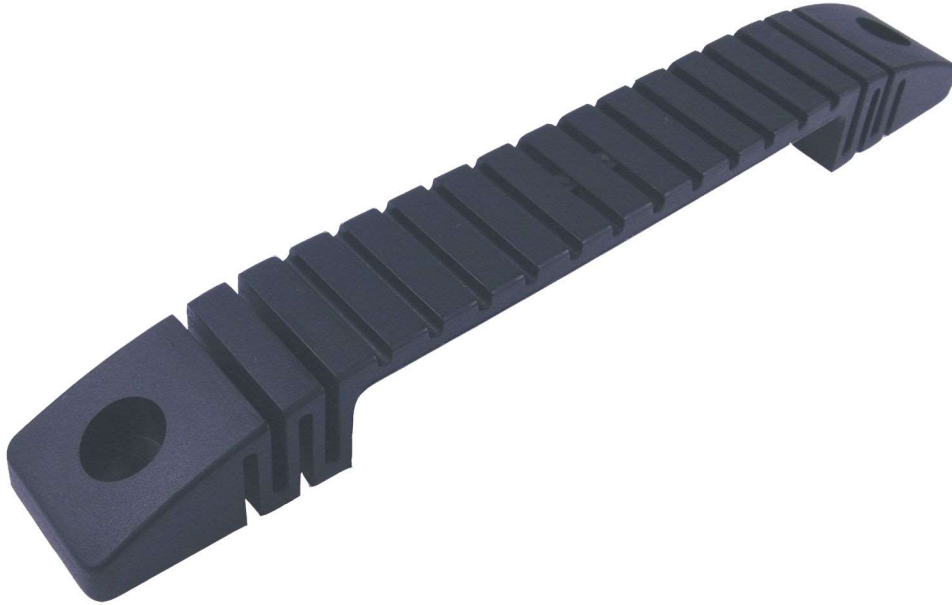

# CLIFF

## STRAP HANDLE CH8

CH8 is a 7" long, elegant one piece moulded handle. Matt black finish. Useable for static loads up to 15Kg.

Part No: **CL19135**