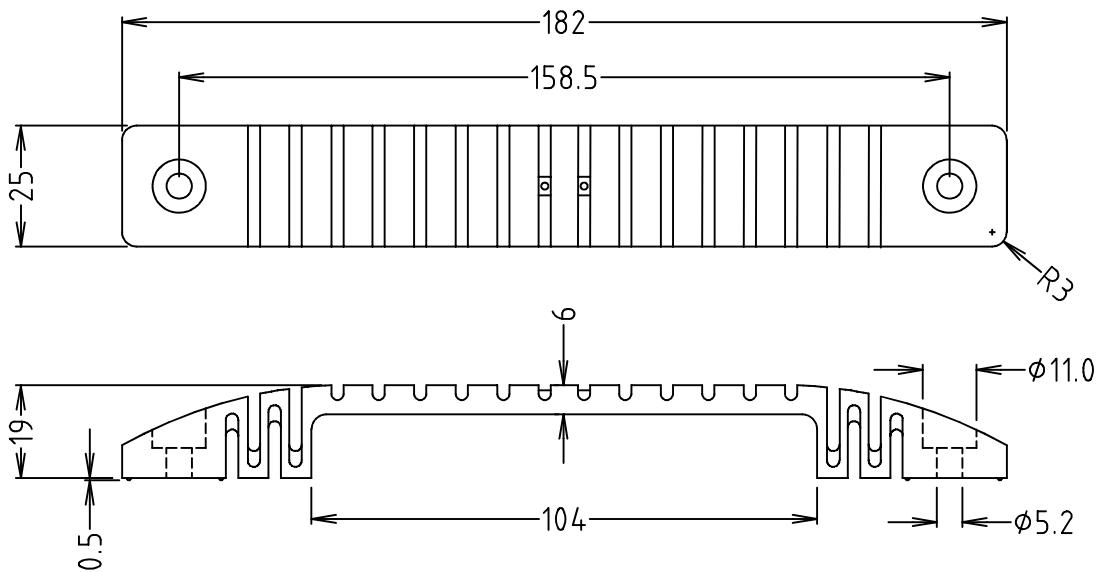

## STRAP HANDLE CH8

CH8 is a 7" long, elegant one piece moulded handle. Matt black finish. Useable for static loads up to 15Kg.

Part No: **CL19135**