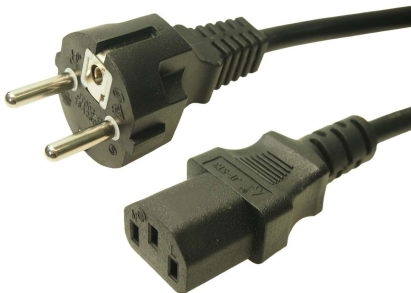

CLIFF

EURO LEADSETS

FCR72035 - SCHUKO PLUG CEE 7/7 TO IEC C13 PLUG 1m
PVC Cable H05VV-F 3x0.75mm²

FCR72036 - SCHUKO PLUG CEE 7/7 TO FREE END 2.5m
PVC Cable H05VV-F 3x1.5mm²

FCR72037 - 90° SCHUKO PLUG CEE 7/7 TO IEC C5 PLUG 2m
PVC Cable H05VV-F 3x0.75mm²

FCR72038 - SCHUKO PLUG CEE 7/7 TO IEC C13 PLUG 2.5m
PVC Cable H05VV-F 3x1.0mm²

FCR72039 - IEC C13 PLUG TO IEC C14 PLUG 2m
PVC Cable H05VV-F 3x1.0mm²