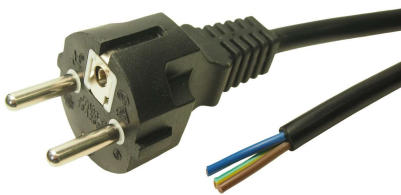

CLIFF

EURO LEADSETS

FCR72035 - SCHUKO PLUG CEE 7/7 TO IEC C13 PLUG 1m
PVC Cable H05VV-F 3x0.75mm²

FCR72036 - SCHUKO PLUG CEE 7/7 TO FREE END 2.5m
PVC Cable H05VV-F 3x1.5mm²

FCR72037 - 90° SCHUKO PLUG CEE 7/7 TO IEC C5 PLUG 2m
PVC Cable H05VV-F 3x0.75mm²

FCR72038 - SCHUKO PLUG CEE 7/7 TO IEC C13 PLUG 2.5m
PVC Cable H05VV-F 3x1.0mm²

FCR72039 - IEC C13 PLUG TO IEC C14 PLUG 2m
PVC Cable H05VV-F 3x1.0mm²