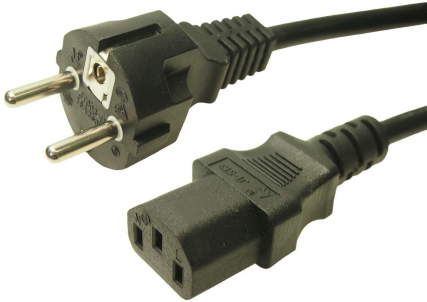

CLIFF

EURO LEADSETS

FCR72035 - SCHUKO PLUG CEE 7/7 TO IEC C13 PLUG 1m
PVC Cable H05VV-F 3x0.75mm²

FCR72036 - SCHUKO PLUG CEE 7/7 TO FREE END 2.5m
PVC Cable H05VV-F 3x1.5mm²

FCR72037 - 90° SCHUKO PLUG CEE 7/7 TO IEC C5 PLUG 2m
PVC Cable H05VV-F 3x0.75mm²

FCR72038 - SCHUKO PLUG CEE 7/7 TO IEC C13 PLUG 2.5m
PVC Cable H05VV-F 3x1.0mm²

FCR72039 - IEC C13 PLUG TO IEC C14 PLUG 2m
PVC Cable H05VV-F 3x1.0mm²