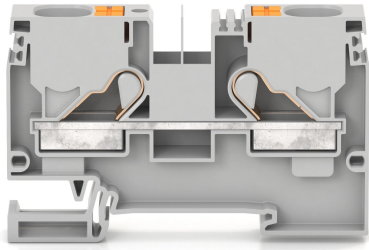

### Dimensions

---

Length	75 mm
Width	1.5 mm
Height	41.5 mm

---

### Terminal blocks

Feed-through terminal, Push-in connection,  
Mounting type: Mounting rail TS 35/7.5,  
Rated cross-section: 16 mm<sup>2</sup>, Width: 12.1  
mm, Colour: Grey

#### General order data

Product number:	Article name	GTIN (EAN)	Packaging unit
27030.6	PRK 16/2A GR	4044211224158	50

Protective earth terminal, Push-in connection,  
Mounting type: Mounting rail TS 35/7.5,  
Rated cross-section: 16 mm<sup>2</sup>, Width: 12.1  
mm, Colour: Green-yellow