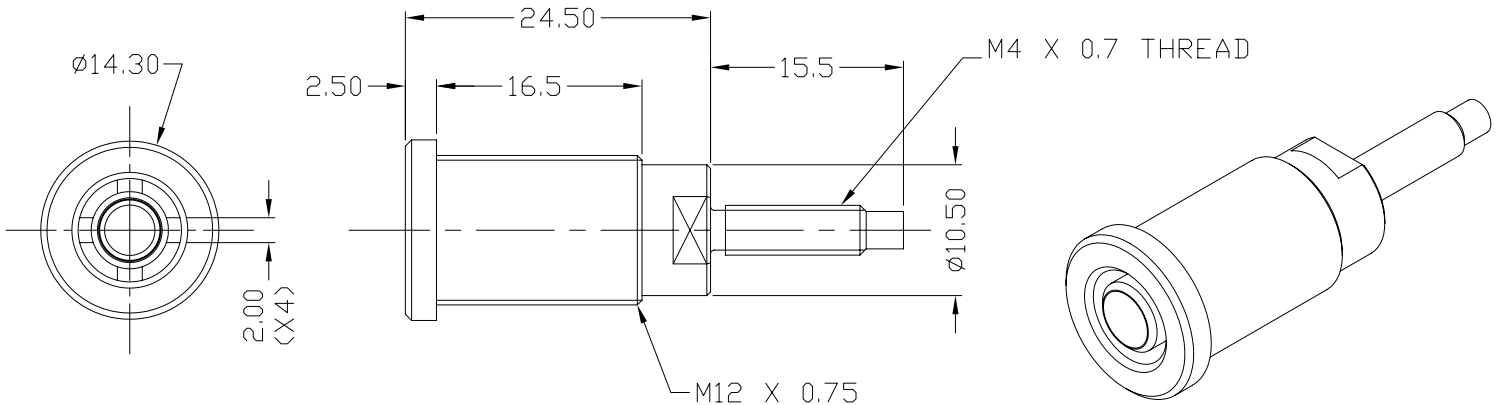

Supplied with 1xM4 nut and washer

FCR7358GB
S16NS BLK/G WNW
M4 THREADED STUD

FCR7358GG
S16NS GRN/G WNW
M4 THREADED STUD

FCR7358GL
S16NS BLU/G WNW
M4 THREADED STUD

FCR7358GR
S16NS RED/G WNW
M4 THREADED STUD