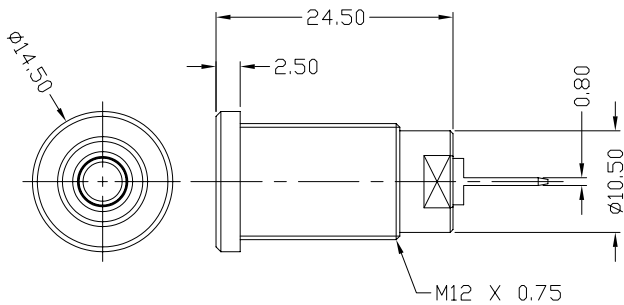

CLIFF

4mm PANEL SOCKET S16N

4.8mm FASTON TAG

6.3mm FASTON TAG

SOLDER TAG

FCR73575B
S16N/4.8 BLK WNW

FCR7356B
S16N/6.3 BLK WNW

FCR73575G
S16N/4.8 GRN WNW