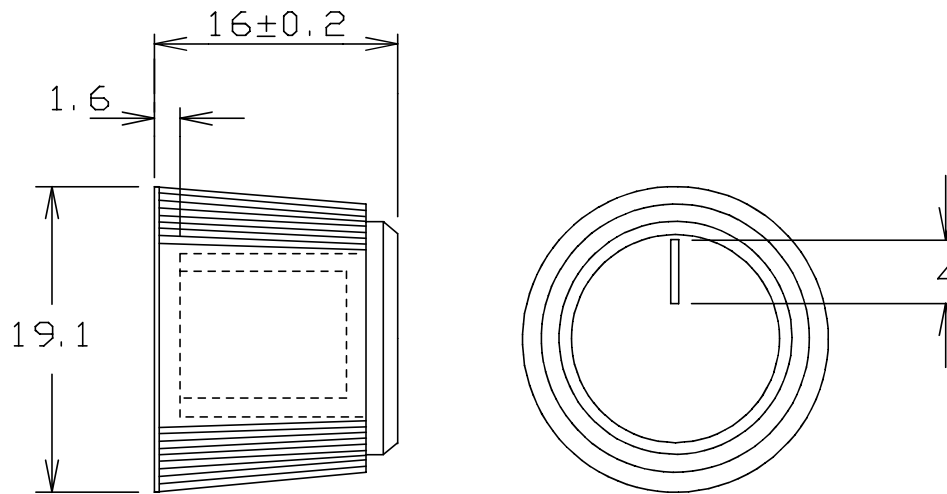

CLIFF

KNOB K7, K7C

Base Diameter: 19.1mm
Overall height: 16mm
Shaft depth: 14mm

CL16924

Knob K7 Black 6mm Splined with marker line

FC1699

Knob K7C Black 6mm Screw fix, Silver cap with marker line