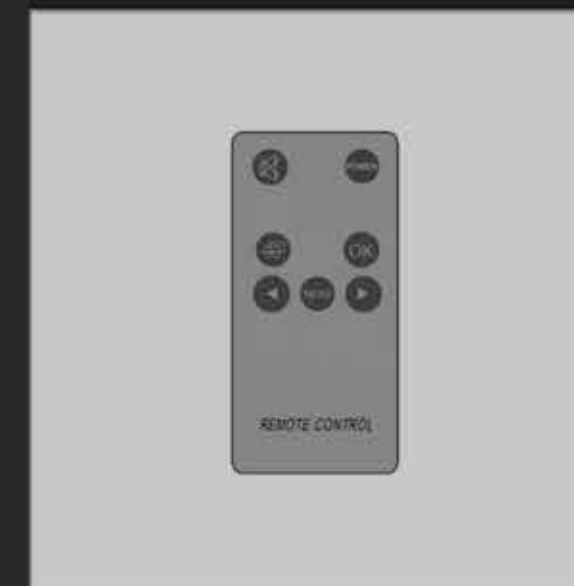

OPTIONAL

Remote Control