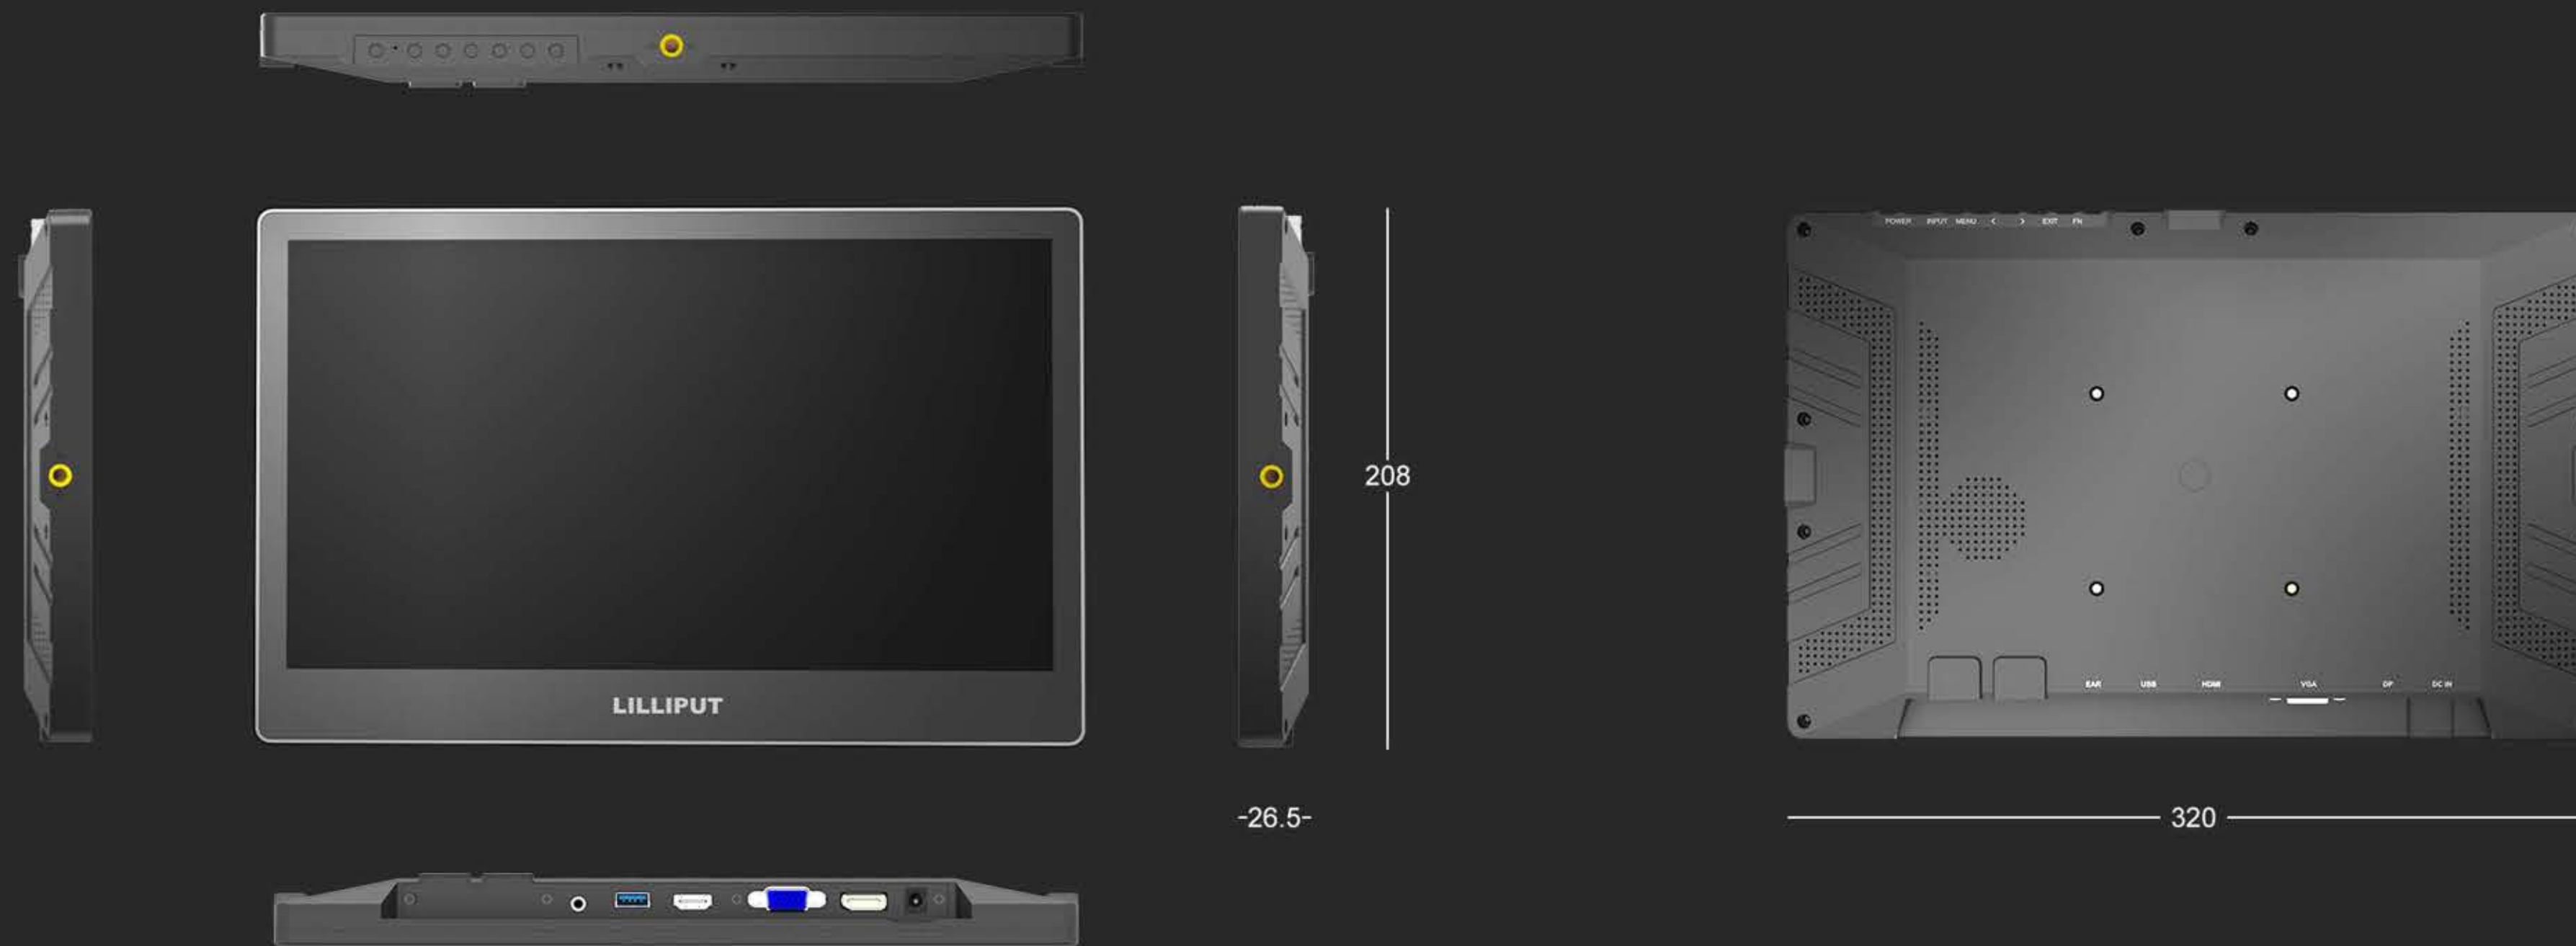

ACCESSORIES

STANDARD

OPTIONAL