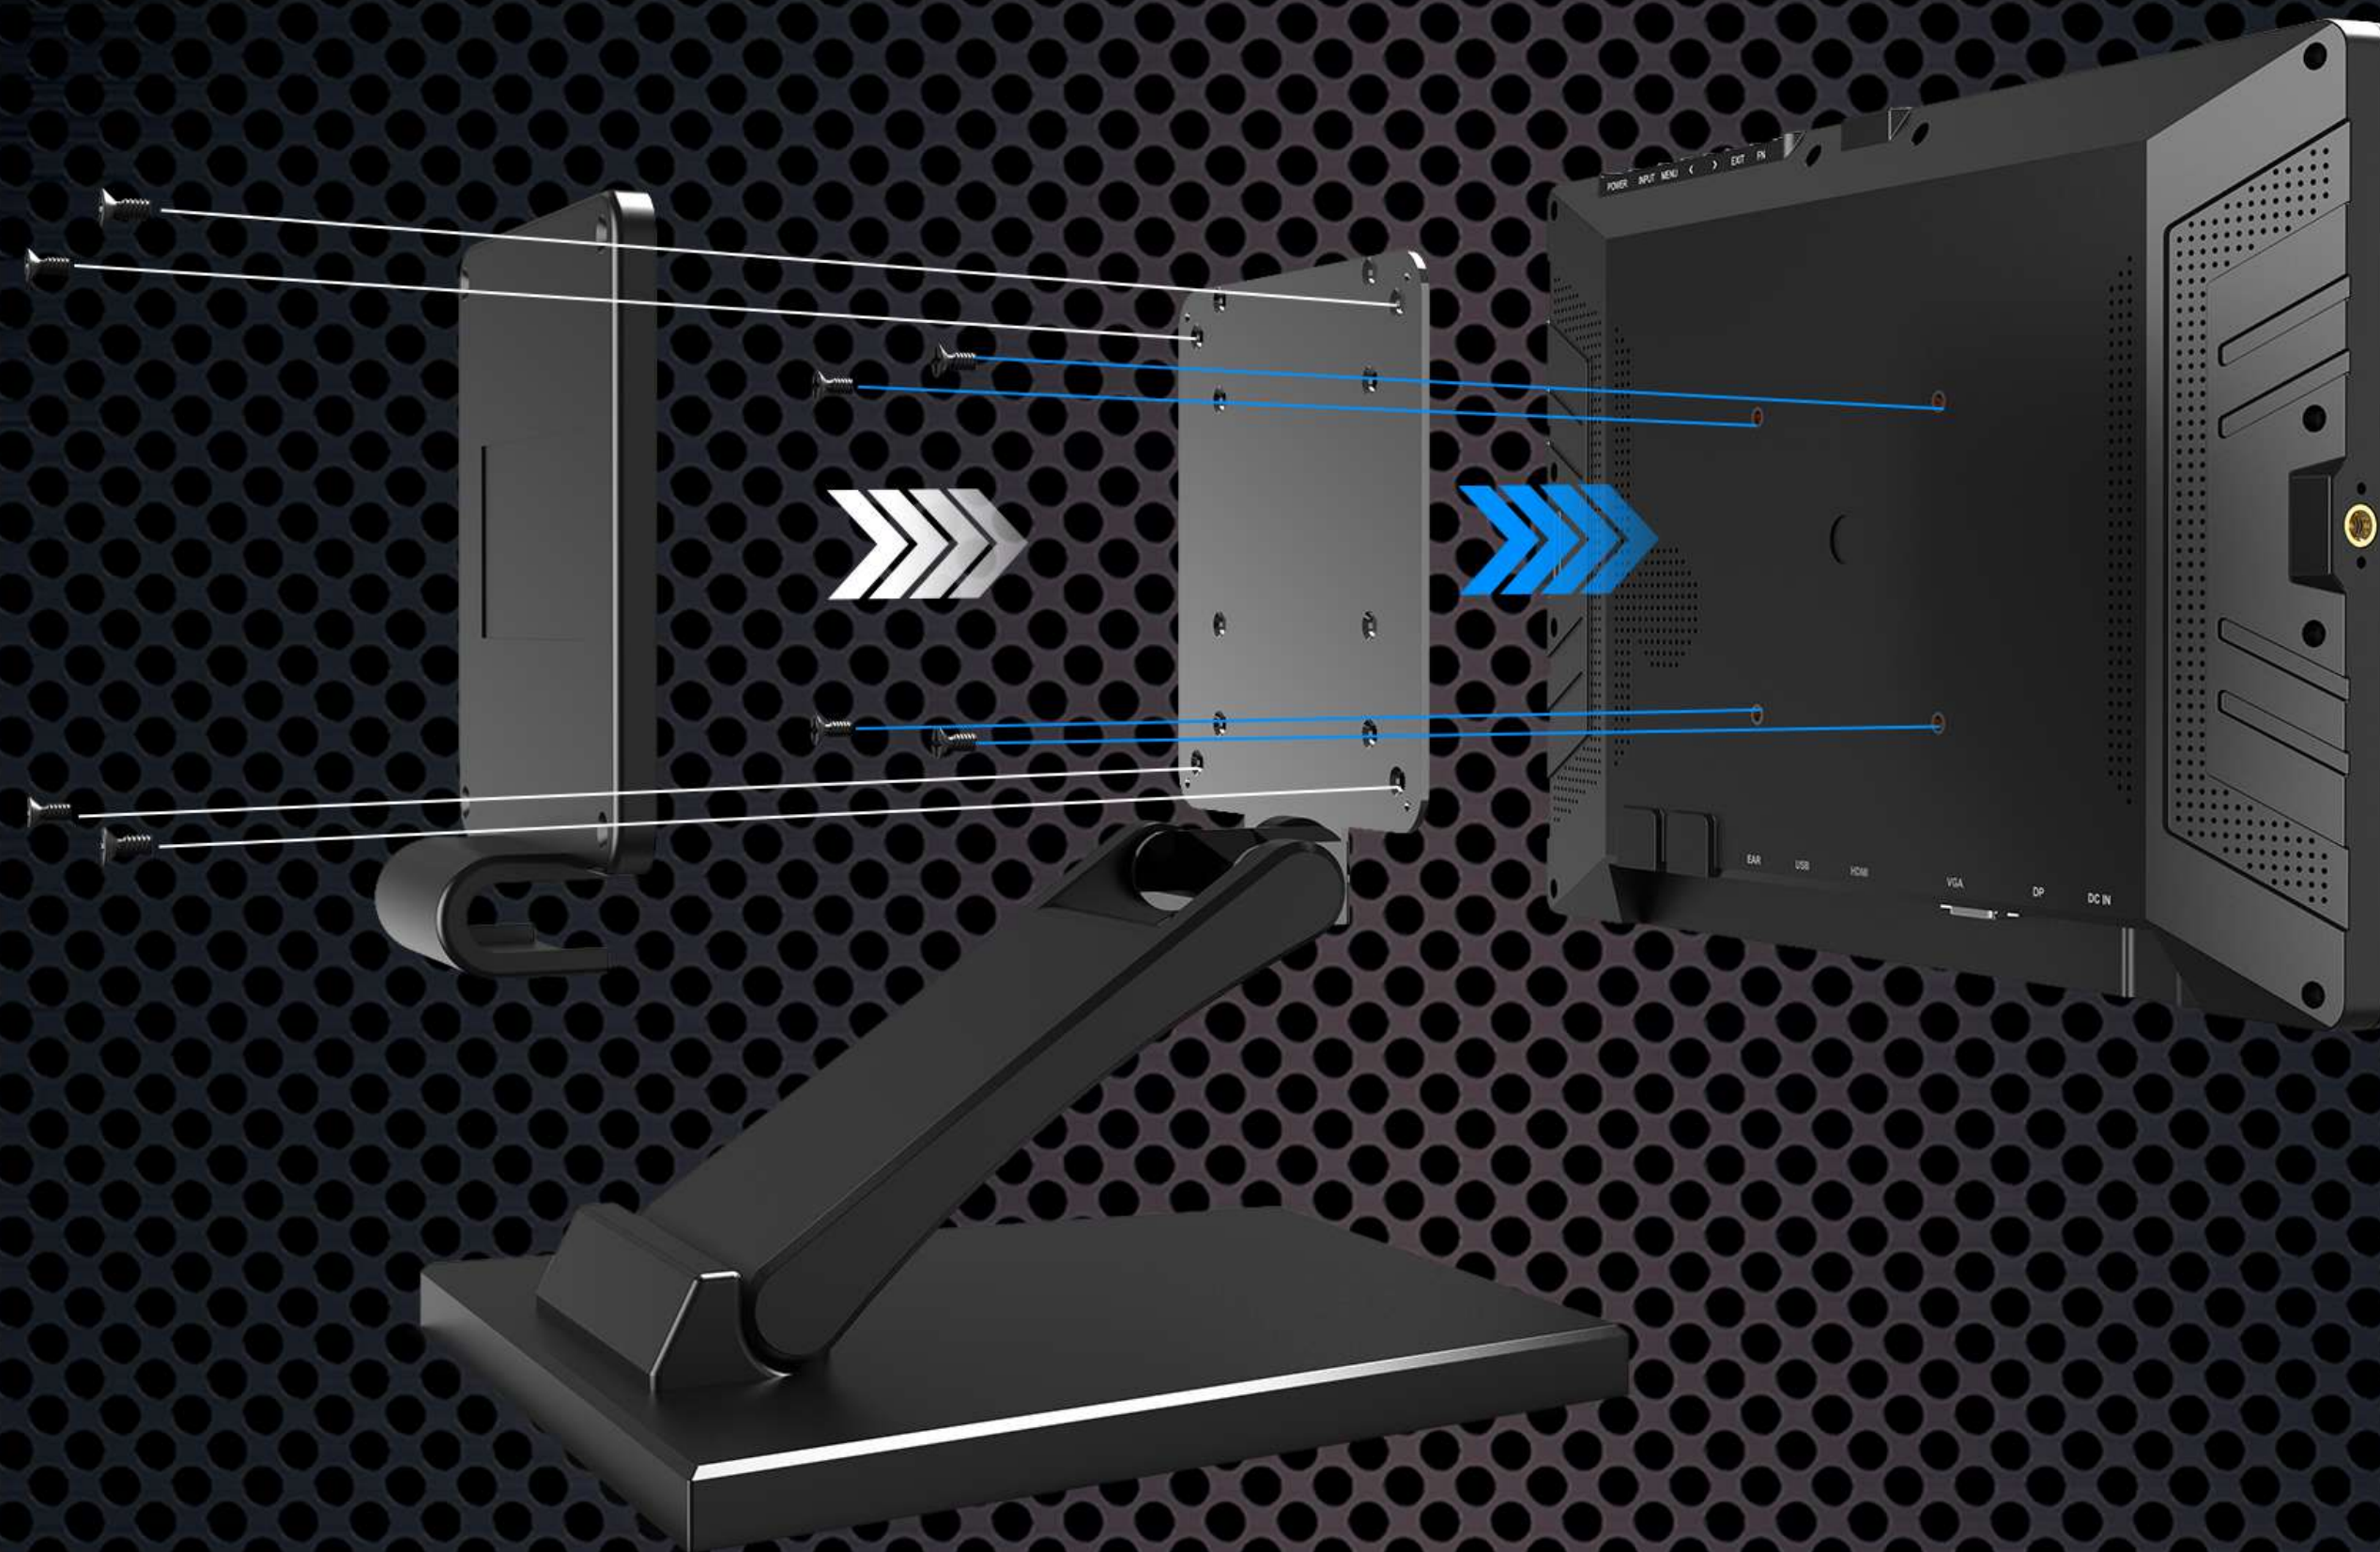

13.3" INDUSTRIAL-GARDE TOUCH SCREEN MONITOR

1920×1080

Touch Screen

VESA Mount

HDMI / DP / VGA

Model No.

FA1330/C | **FA1330/T**
Without touch | With touch

Adopt industrial-grade screen panel with excellent stability. Also, it features 13.3 inch 16:9 LCD panel with 1920×1080 physical resolution,

INTERFACES OF MONITOR

HDMI / VGA / DP INTERFACES

Equipped with three different video signal interfaces to meet different types of equipment. In addition to the monitor's built-in speakers, people can also listen to audio through earphone.

DP INPUT
Support up to 4K
60Hz video signal.

DC POWER IN
7V-24V Input.

VGA IN
Support up to 1080p 60Hz.

HDMI IN
Support up to 4K 30Hz.

USB
For touch function.

EARPHONE
Audio output with 3.5mm port.

VESA 75MM BRACKET

FOLDABLE DESKTOP STAND (OPTIONAL)

With universal VESA 75mm compatible mounting, people can try different mounting brackets for different usage environments. Also, there are 1/4" mounting screw ports on both sides of the body, providing more options for integrated solutions.