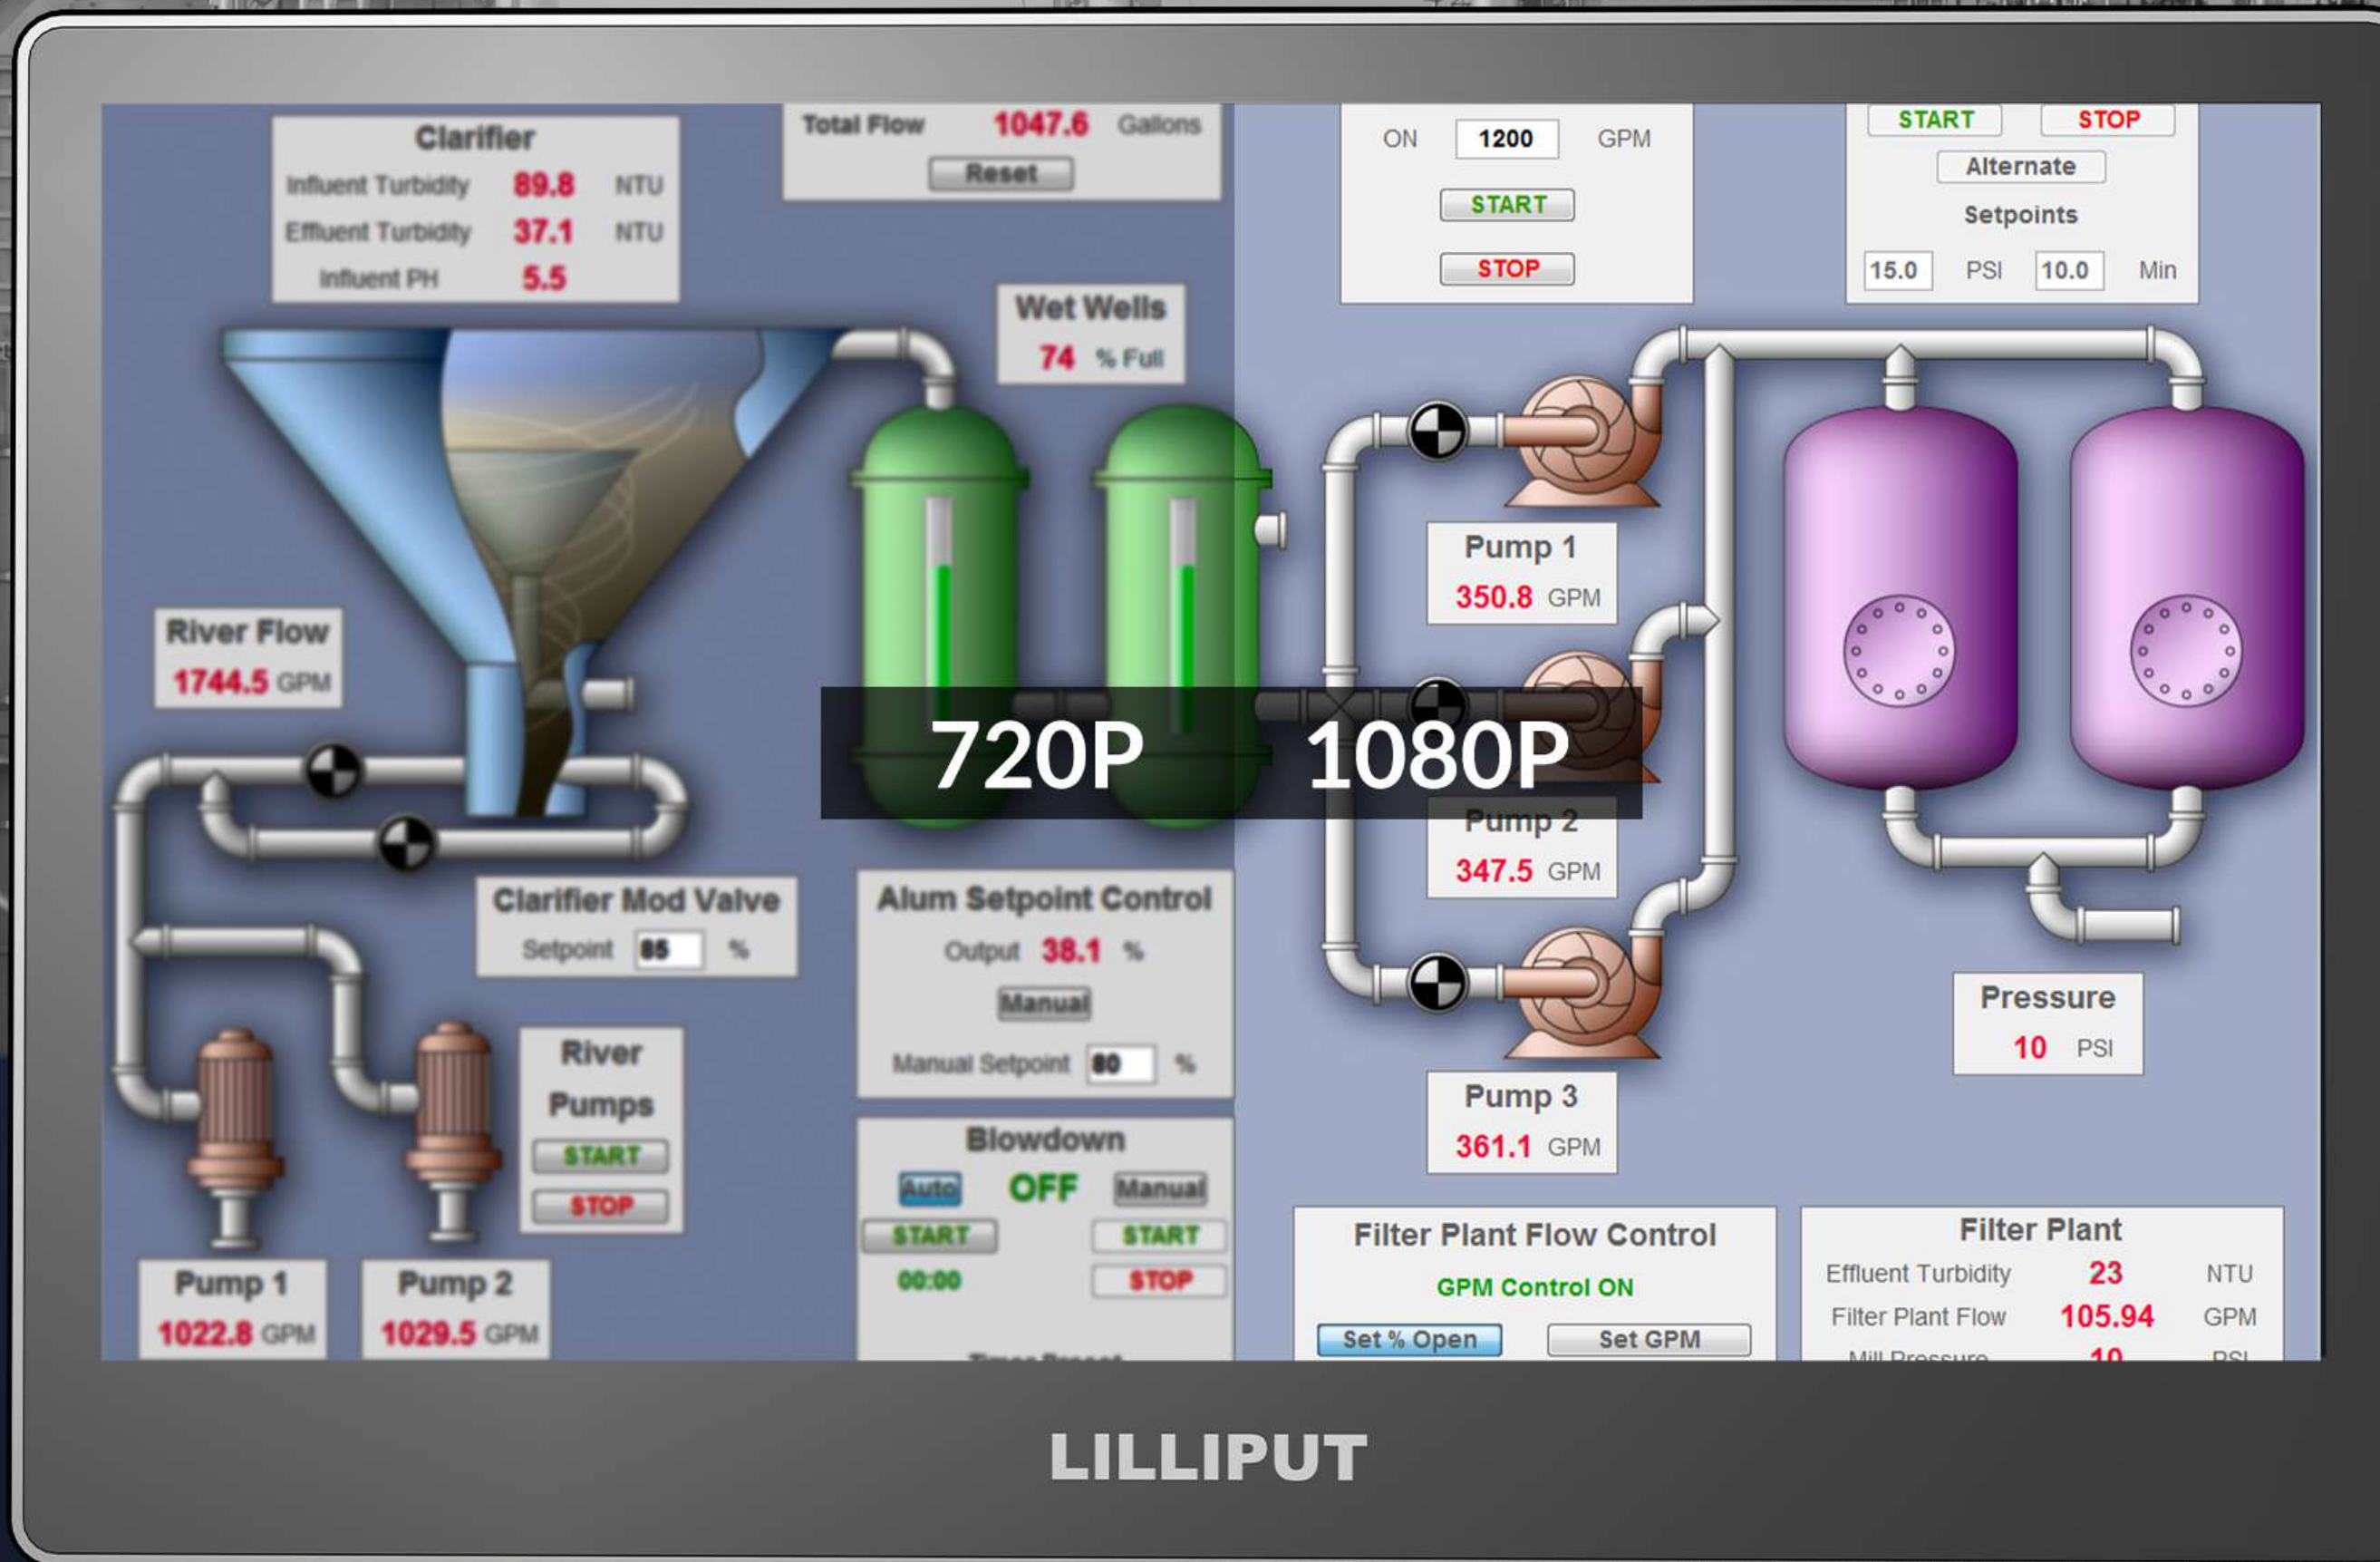

13.3" INDUSTRIAL-GARDE TOUCH SCREEN MONITOR

1920×1080

Touch Screen

VESA Mount

HDMI / DP / VGA

Model No.

FA1330/C | **FA1330/T**
Without touch | With touch

Adopt industrial-grade screen panel with excellent stability. Also, it features 13.3 inch 16:9 LCD panel with 1920×1080 physical resolution,

13.3" 1920×1080

13.3" Industrial-grade touch screen panel with 1920×1080 resolution.

FULL LAMINATION

Make with full lamination technology, which gives the screen better light transmission.

10-POINT CAPACITIVE TOUCH

HIGH QUALITY SENSITIVITY

The optional industrial-grade touch screen supports 10-point capacitive touch and thin-glove touch. Also, it will not be affected even when exposed to small amount of water droplets.

APPLICATIONS

Industrial-grade touch monitor for a wide range of HMI applications.

SPECIFICATION

DISPLAY	Touch Screen	10-point capacitive touch
	Panel	13.3" LCD
	Physical Resolution	1920×1080
	Aspect Ratio	16:9
	Brightness	300 nits
	Contrast	800:1
	Viewing Angle	170°/ 170°(H/V)
INPUT	HDMI	1
	DP	1
	VGA	1
	USB	1 (For touch)
SUPPORTED FORMATS	HDMI	2160p 24/25/30, 1080p 24/25/30/50/60, 1080i 50/60, 720p 50/60...
	DP	2160p 24/25/30/50/60, 1080p 24/25/30/50/60, 1080i 50/60, 720p 50/60...
	VGA	1080p 24/25/30/50/60, 1080pSF 24/25/30, 1080i 50/60, 720p 50/60...
AUDIO IN/OUT	Speaker	2
	Ear Jack	3.5mm - 2ch 48kHz 24-bit
POWER	Input Voltage	DC 7-24V
	Power Consumption	≤12W (12V)
ENVIRONMENT	Operating Temperature	0°C~50°C
	Storage Temperature	-20°C~60°C
DIMENSION	Dimension(LWD)	320mm × 208mm × 26.5mm
	Weight	1.15kg