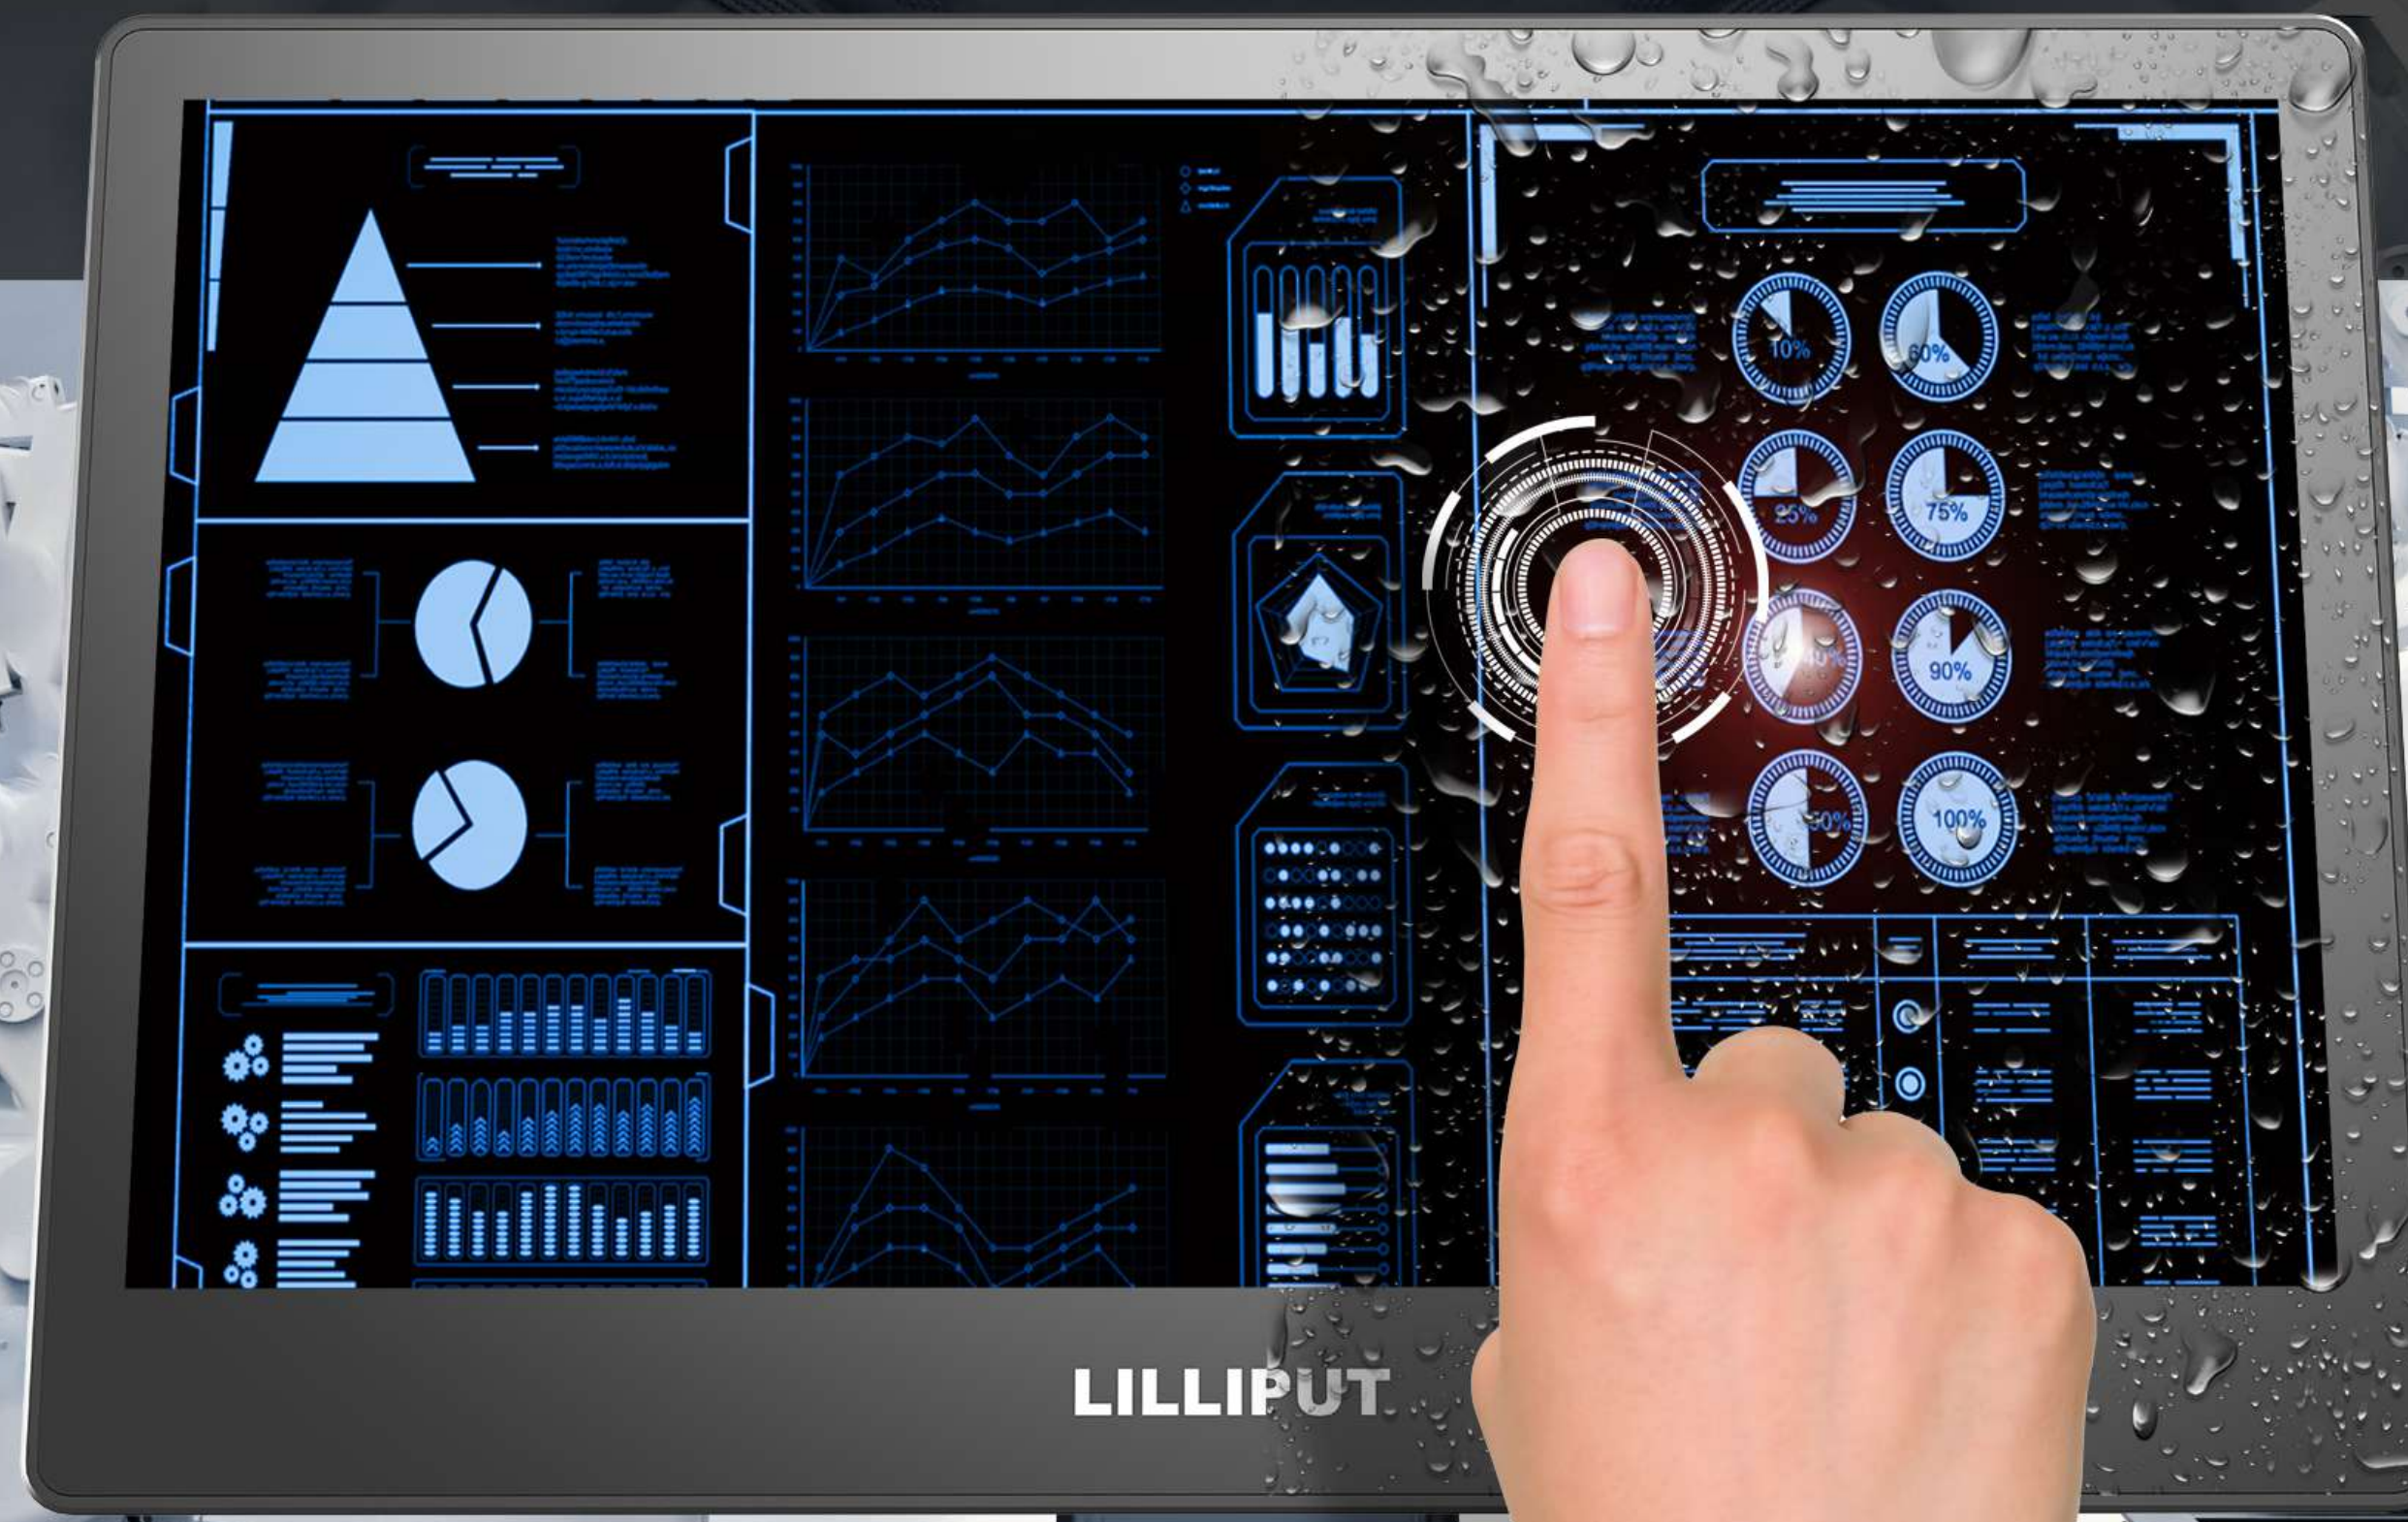

13.3" INDUSTRIAL-GARDE TOUCH SCREEN MONITOR

1920×1080

Touch Screen

VESA Mount

HDMI / DP / VGA

Model No.

FA1330/C | **FA1330/T**
Without touch | With touch

Adopt industrial-grade screen panel with excellent stability. Also, it features 13.3 inch 16:9 LCD panel with 1920×1080 physical resolution,

13.3" 1920×1080

13.3" Industrial-grade touch screen panel with 1920×1080 resolution.

FULL LAMINATION

Make with full lamination technology, which gives the screen better light transmission.

10-POINT CAPACITIVE TOUCH

HIGH QUALITY SENSITIVITY

The optional industrial-grade touch screen supports 10-point capacitive touch and thin-glove touch. Also, it will not be affected even when exposed to small amount of water droplets.

INTERFACES OF MONITOR

HDMI / VGA / DP INTERFACES

Equipped with three different video signal interfaces to meet different types of equipment. In addition to the monitor's built-in speakers, people can also listen to audio through earphone.