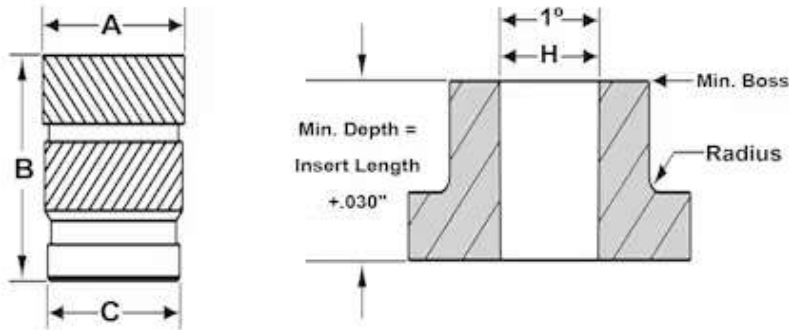

# M60X500C

A	0.342 in
B	0.5 in
Boss Size	0.63 in
Brand	RAF
C	0.312 in
Display Name	M60X500C
Finish	None
Hole Size	0.315 in
Material	Brass
Measurement Units	Standard
Series	C
Thread Size	M6 x 1.0