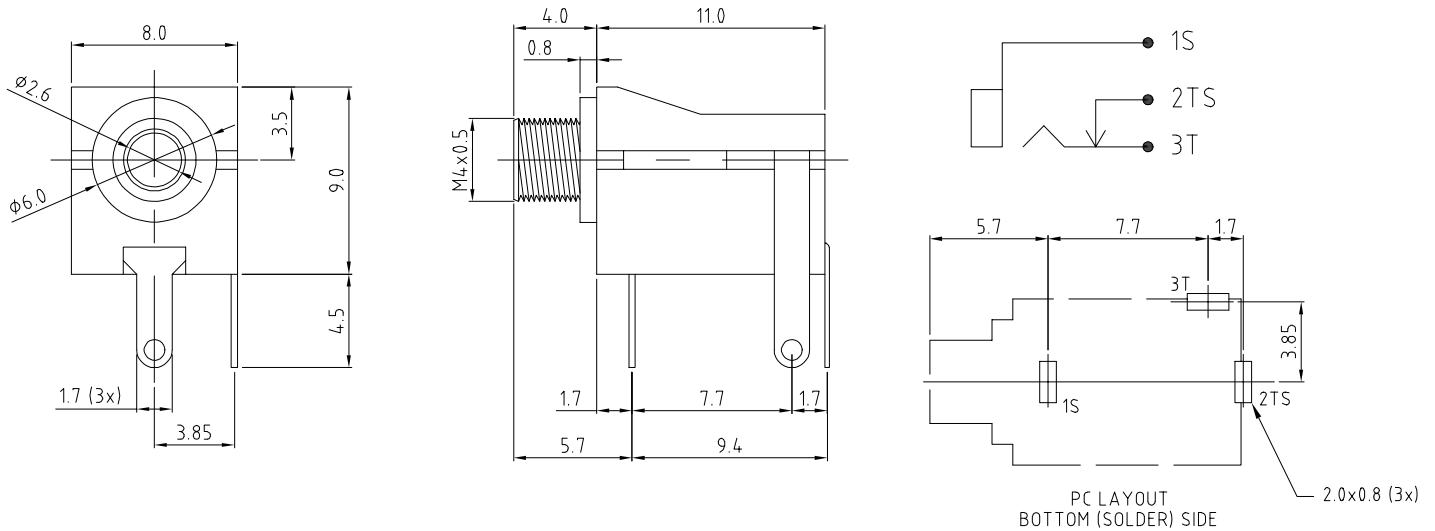

CLIFF

2.5mm JACK SOCKET

This is a 2.5mm Mono Switched jack socket with a metal nose. Right angle PC mounting. Supplied with a metal ring nut.

Body Material: PBT

Metal Nose: Brass / Nickel plated

Contacts: Brass / Tin plated.