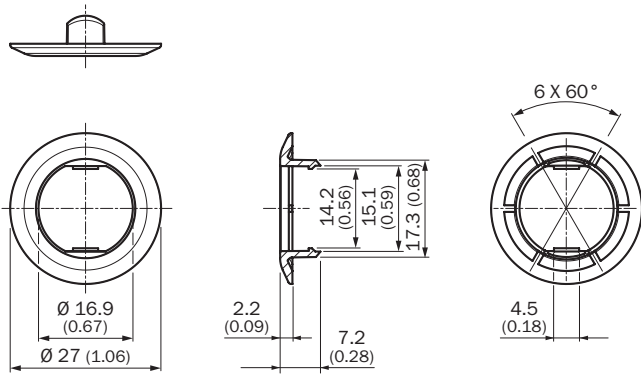

Fixation ring, SureSense

SICK
Sensor Intelligence.

Ordering information

Type	Part no.
Fixation ring, SureSense	2082782

Other models and accessories → www.sick.com/

Detailed technical data

Technical specifications

Accessory group	Other mounting accessories
Accessory family	Others
Suitable for	SureSense
Material	Plastic
Description	Fixation snap ring for SureSense sensors

Classifications

eCl@ss 5.0	27279202
eCl@ss 5.1.4	27279202
eCl@ss 6.0	27279202
eCl@ss 6.2	27279202
eCl@ss 7.0	27279202
eCl@ss 8.0	27279202
eCl@ss 8.1	27279202
eCl@ss 9.0	27273701
eCl@ss 10.0	27273701
eCl@ss 11.0	27273701
eCl@ss 12.0	27273701
ETIM 5.0	EC002024
ETIM 6.0	EC002024
ETIM 7.0	EC002024
ETIM 8.0	EC002024
UNSPSC 16.0901	32131023

Dimensional drawing (Dimensions in mm (inch))

SICK AT A GLANCE

SICK is one of the leading manufacturers of intelligent sensors and sensor solutions for industrial applications. A unique range of products and services creates the perfect basis for controlling processes securely and efficiently, protecting individuals from accidents and preventing damage to the environment.