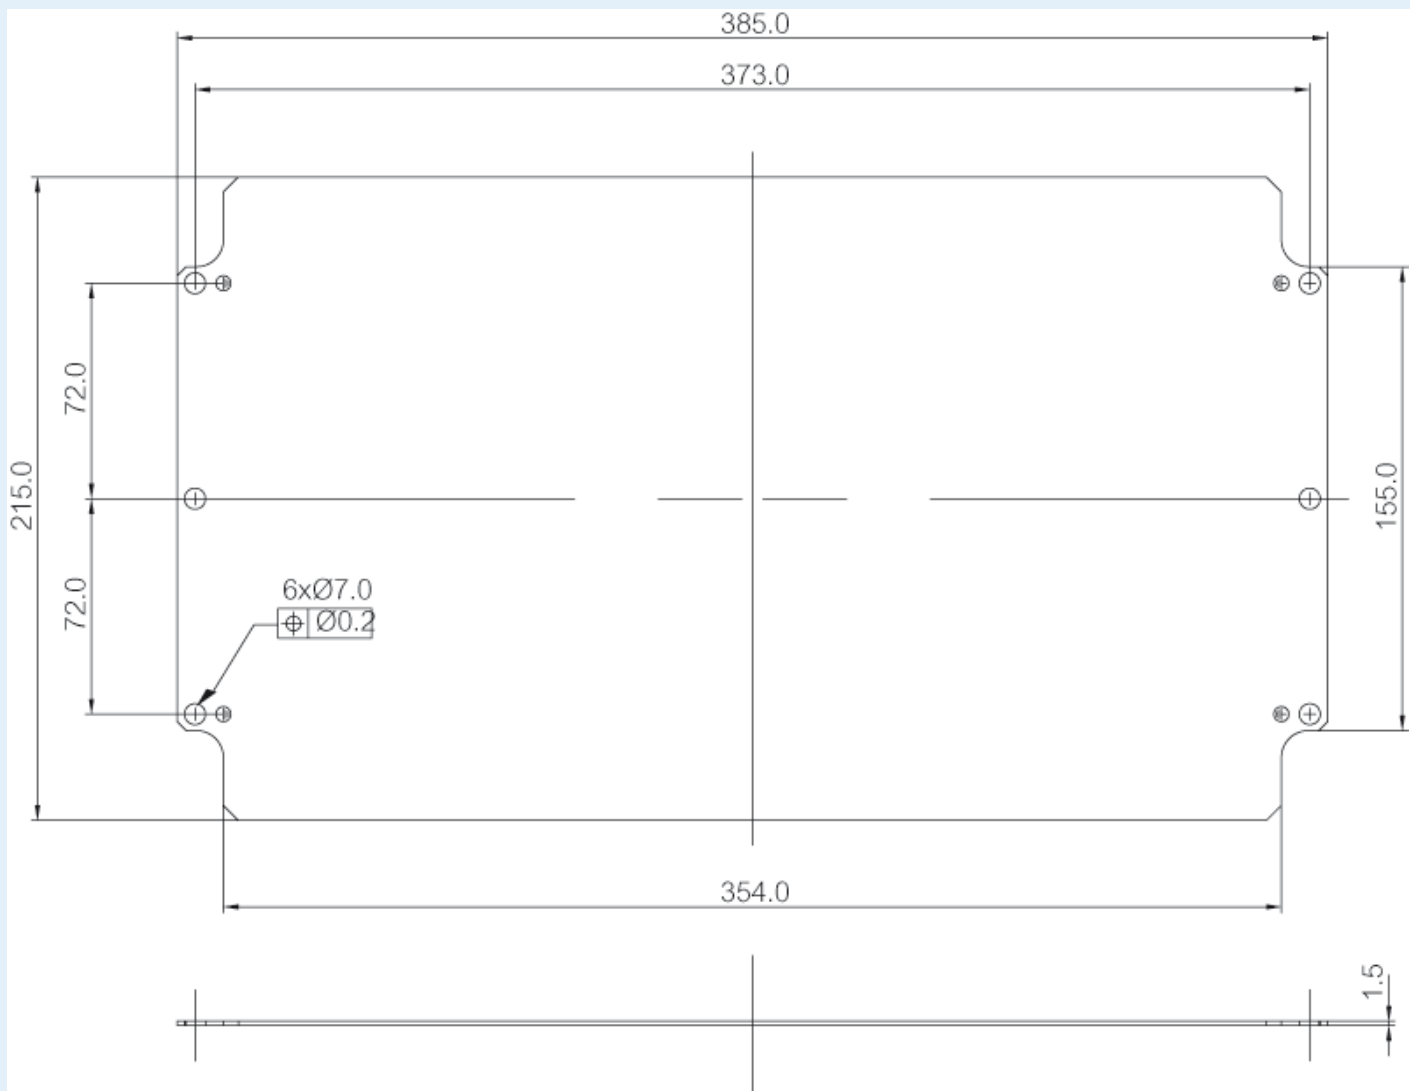

AM 2340

Sample image

Order symbol : AM 2340

Product nr : 9511018

Description : Mounting plate, for enclosures:

Remarks : 401x230x110, 401x230x180

EAN : 6418074033932

El. number :

- Finland : 3423957
- Denmark : 8212005109
- Sweden : 2538784

Dimensions :

	Height	Width	Depth
mm :	215	385	2
inch :	8.46	15.16	0.08

Ratings :

electrical_insulation :	Not insulated
UV resistance :	-

Materials :