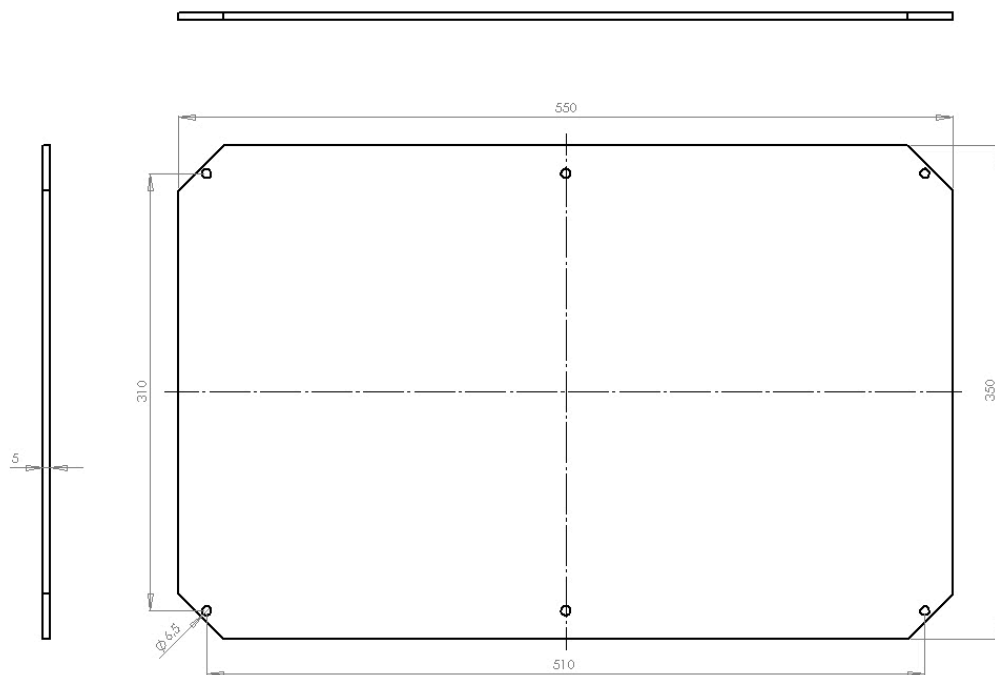

MPX ARCA 6040

Sample image

Order symbol : MPX ARCA 6040

Product nr : 8120746

Description : Mounting plate (550x350 mm)

Remarks : Isolated, for size 600x400x210

EAN : 6418074082688

El. number :

- Finland : 3423828
- Denmark : 8212094534

Dimensions :

	Height	Width	Depth
mm :	550	350	15
inch :	21.65	13.78	0.59

Ratings :

electrical_insulation :	Not insulated
UV resistance :	-

Materials :