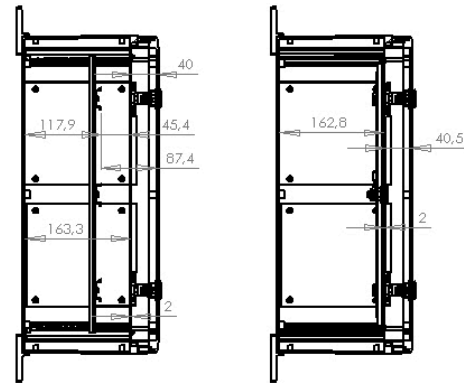

El. number :

- Finland : 3424434
- Denmark : 8212097599

Including : Cabinet base. door with PUR gasket. mounting plate. screws for mounting plate. 3mm double bit lock(s) with key. S versions with swinghandle 2-point locking system. Door guide included.

ARCA IEC DRS

ARCA IEC IDS

Dimensions :	Height	Width	Depth
mm :	500	500	210
inch :	19.69	19.69	8.27

Materials :

Material :	Polycarbonate
Base colour :	RAL_7035
Cover colour :	RAL 7035 -light grey
Gasket material :	Polyurethane

Temperatures :

Temperature °C (continuous) :	-40 ... 80
Temperature °F (continuous) :	-40 ... 175

Accessories :

MPMP ARCA 5050	Mounting plate multiperforated (450x450x2 mm - ø3.6 mm) (450 x 450 x 2)
MPX ARCA 5050	Mounting plate (450x450 mm) (450 x 450 x 15)
MPS ARCA 5050	Mounting plate (450x450x2 mm) (450 x 450 x 2)
DRS ARCA 505021	DIN rail frame set (480 x 480 x 30)
RCS ARCA 5050	Rain canopy set for size 5050 (480 x 480 x 30)
IDS ARCA 5050	Inner door set (480 x 480 x 30)
MPP ARCA 5050	Mounting plate perforated (450x450x2 mm - 26x11 mm) (450 x 450 x 2)