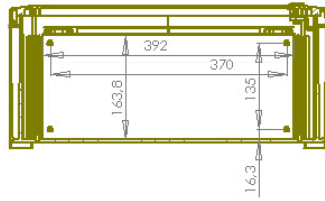

ARCA 505021

Sample image

Order symbol : ARCA 505021

Product nr : 8120032

UL Code : UL508A

Description : Cabinet, PC

Remarks : Grey cover, 2-point locking, hinges on the long side

EAN : 6418074314642

El. number :

- Finland : 3424434
- Denmark : 8212097599

Including : Cabinet base. door with PUR gasket. mounting plate. screws for mounting plate. 3mm double bit lock(s) with key. S versions with swinghandle 2-point locking system. Door guide included.

ARCA IEC DRS

ARCA IEC IDS

Dimensions :	Height	Width	Depth
mm :	500	500	210
inch :	19.69	19.69	8.27

Materials :

Material :	Polycarbonate
Base colour :	RAL_7035
Cover colour :	RAL 7035 -light grey
Gasket material :	Polyurethane

Temperatures :

Temperature °C (continuous) :	-40 ... 80
Temperature °F (continuous) :	-40 ... 175

Accessories :

MPMP ARCA 5050	Mounting plate multiperforated (450x450x2 mm - ø3.6 mm) (450 x 450 x 2)
MPX ARCA 5050	Mounting plate (450x450 mm) (450 x 450 x 15)
MPS ARCA 5050	Mounting plate (450x450x2 mm) (450 x 450 x 2)
DRS ARCA 505021	DIN rail frame set (480 x 480 x 30)
RCS ARCA 5050	Rain canopy set for size 5050 (480 x 480 x 30)
IDS ARCA 5050	Inner door set (480 x 480 x 30)
MPP ARCA 5050	Mounting plate perforated (450x450x2 mm - 26x11 mm) (450 x 450 x 2)