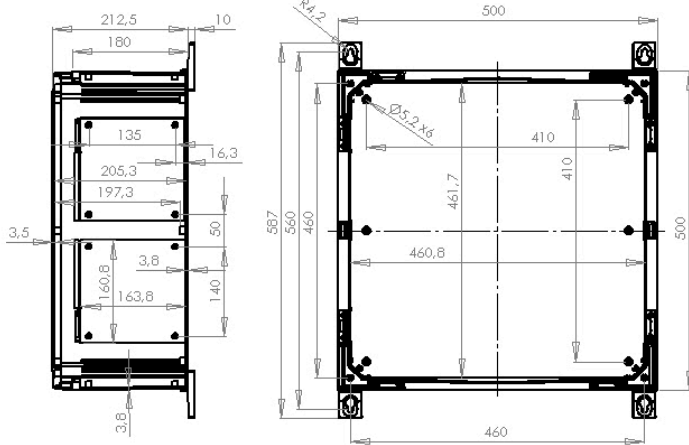

ARCA 505021

Sample image

Order symbol : ARCA 505021

Product nr : 8120032

UL Code : UL508A

Description : Cabinet, PC

Remarks : Grey cover, 2-point locking, hinges on the long side

EAN : 6418074314642

El. number :

- Finland : 3424434
- Denmark : 8212097599

Including : Cabinet base. door with PUR gasket. mounting plate. screws for mounting plate. 3mm double bit lock(s) with key. S versions with swinghandle 2-point locking system. Door guide included.

ARCA IEC DRS

ARCA IEC IDS

Dimensions :	Height	Width	Depth
mm :	500	500	210
inch :	19.69	19.69	8.27

Materials :

Material :	Polycarbonate
Base colour :	RAL_7035
Cover colour :	RAL 7035 -light grey
Gasket material :	Polyurethane

Temperatures :

Temperature °C (continuous) :	-40 ... 80
Temperature °F (continuous) :	-40 ... 175

Accessories :

MPMP ARCA 5050	Mounting plate multiperforated (450x450x2 mm - ø3.6 mm) (450 x 450 x 2)
MPX ARCA 5050	Mounting plate (450x450 mm) (450 x 450 x 15)
MPS ARCA 5050	Mounting plate (450x450x2 mm) (450 x 450 x 2)
DRS ARCA 505021	DIN rail frame set (480 x 480 x 30)
RCS ARCA 5050	Rain canopy set for size 5050 (480 x 480 x 30)
IDS ARCA 5050	Inner door set (480 x 480 x 30)
MPP ARCA 5050	Mounting plate perforated (450x450x2 mm - 26x11 mm) (450 x 450 x 2)