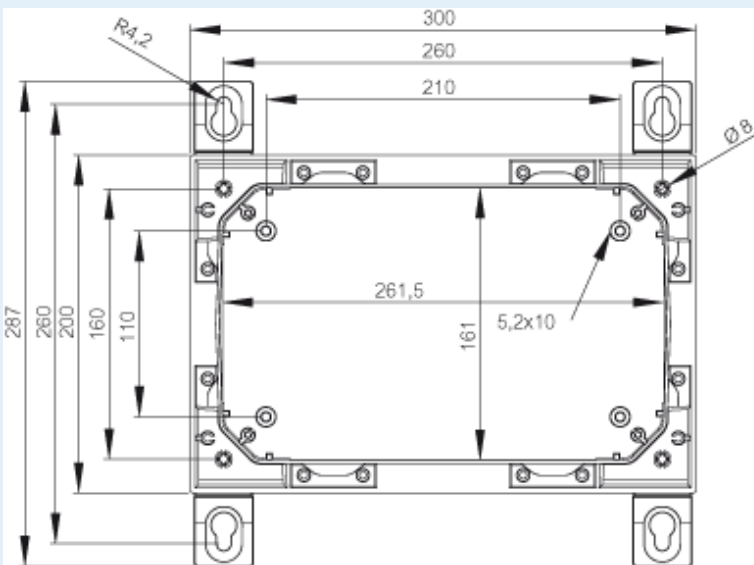

ARCA 203015

Sample image

Order symbol : ARCA 203015

Product nr : 8120020

UL Code : UL508A

Description : Cabinet, PC

Remarks : Grey cover, 1-point locking, hinges on the short side

EAN : 6418074079312

El. number :

- Finland : 3423117
- Denmark : 8212091184
- Sweden : 2500109

Including : Cabinet base. door with PUR gasket. mounting plate. screws for mounting plate. 3mm double bit lock(s) with key. S versions with swinghandle 2-point locking system. Door guide included.

Dimensions :	Height	Width	Depth
mm :	200	300	150
inch :	7.87	11.81	5.91

Materials :

Material :	Polycarbonate
Base colour :	RAL_7035
Cover colour :	RAL 7035 -light grey

Accessories :

MPMP ARCA 3020	Mounting plate multiperforated (250x150x2 mm - ø3.6 mm)
IDS ARCA 2030	Inner door set
MPP ARCA 2030	Mounting plate perforated (250x150x2 mm - 26x11 mm)
MPS ARCA 3020	Mounting plate (250x150x2 mm) (250 x 150 x 2)
DRS ARCA 203015	DIN rail frame set (285 x 185 x 35)

MPX ARCA
3020

Mounting plate (250x150 mm)
(250 x 150 x 15)

Ratings :

Ingress protection (EN 60529): IP66;

Impact Resistance (EN 62262): IK10;

electrical_insulation : Totally insulated

Halogen free (DIN/VDE 0472, Part
815) : Yes