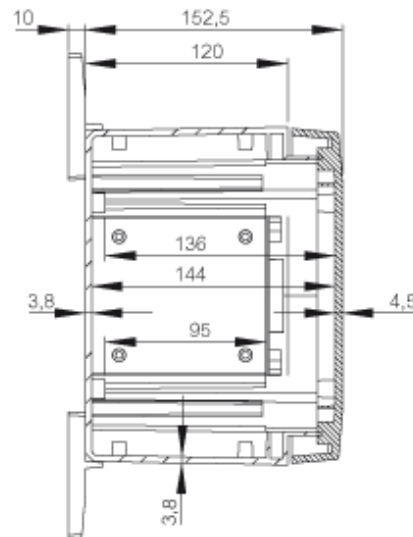

El. number :

- Finland : 3423117
- Denmark : 8212091184
- Sweden : 2500109

Including : Cabinet base. door with PUR gasket. mounting plate. screws for mounting plate. 3mm double bit lock(s) with key. S versions with swinghandle 2-point locking system. Door guide included.

Dimensions :	Height	Width	Depth
mm :	200	300	150
inch :	7.87	11.81	5.91

Materials :

Material :	Polycarbonate
Base colour :	RAL_7035
Cover colour :	RAL 7035 -light grey

Accessories :

MPMP ARCA 3020	Mounting plate multiperforated (250x150x2 mm - ø3.6 mm)
IDS ARCA 2030	Inner door set
MPP ARCA 2030	Mounting plate perforated (250x150x2 mm - 26x11 mm)
MPS ARCA 3020	Mounting plate (250x150x2 mm) (250 x 150 x 2)
DRS ARCA 203015	DIN rail frame set (285 x 185 x 35)

Gasket material : Polyurethane

Temperatures :

Temperature °C (continuous) : -40 ... 80

Temperature °F (continuous) : -40 ... 175

RCS ARCA
2030

Rain canopy set for size 2030

PMK ARCA 30

PoleMounting kit, for pole ø100-300mm
(385 x 285 x 35)

MPX ARCA
3020

Mounting plate (250x150 mm)
(250 x 150 x 15)

Ratings :

Ingress protection (EN 60529): IP66;

Impact Resistance (EN 62262): IK10;

electrical_insulation : Totally insulated

Halogen free (DIN/VDE 0472, Part
815) : Yes