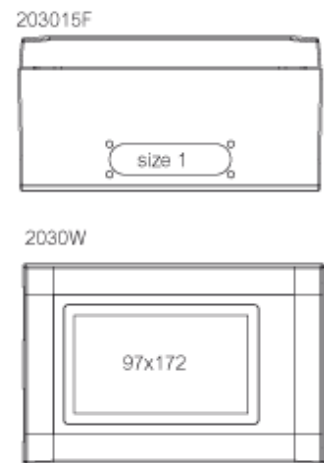

El. number :

- Finland : 3423117
- Denmark : 8212091184
- Sweden : 2500109

Including : Cabinet base. door with PUR gasket. mounting plate. screws for mounting plate. 3mm double bit lock(s) with key. S versions with swinghandle 2-point locking system. Door guide included.

Dimensions :	Height	Width	Depth
mm :	200	300	150
inch :	7.87	11.81	5.91

Materials :

Material :	Polycarbonate
Base colour :	RAL_7035
Cover colour :	RAL 7035 -light grey

Accessories :

MPMP ARCA 3020	Mounting plate multiperforated (250x150x2 mm - ø3.6 mm)
IDS ARCA 2030	Inner door set
MPP ARCA 2030	Mounting plate perforated (250x150x2 mm - 26x11 mm)
MPS ARCA 3020	Mounting plate (250x150x2 mm) (250 x 150 x 2)
DRS ARCA 203015	DIN rail frame set (285 x 185 x 35)

Gasket material : Polyurethane

Temperatures :

Temperature °C (continuous) : -40 ... 80

Temperature °F (continuous) : -40 ... 175

RCS ARCA
2030

Rain canopy set for size 2030

PMK ARCA 30

PoleMounting kit, for pole ø100-300mm
(385 x 285 x 35)

MPX ARCA
3020

Mounting plate (250x150 mm)
(250 x 150 x 15)

Ratings :

Ingress protection (EN 60529): IP66;

Impact Resistance (EN 62262): IK10;

electrical_insulation : Totally insulated

Halogen free (DIN/VDE 0472, Part
815) : Yes