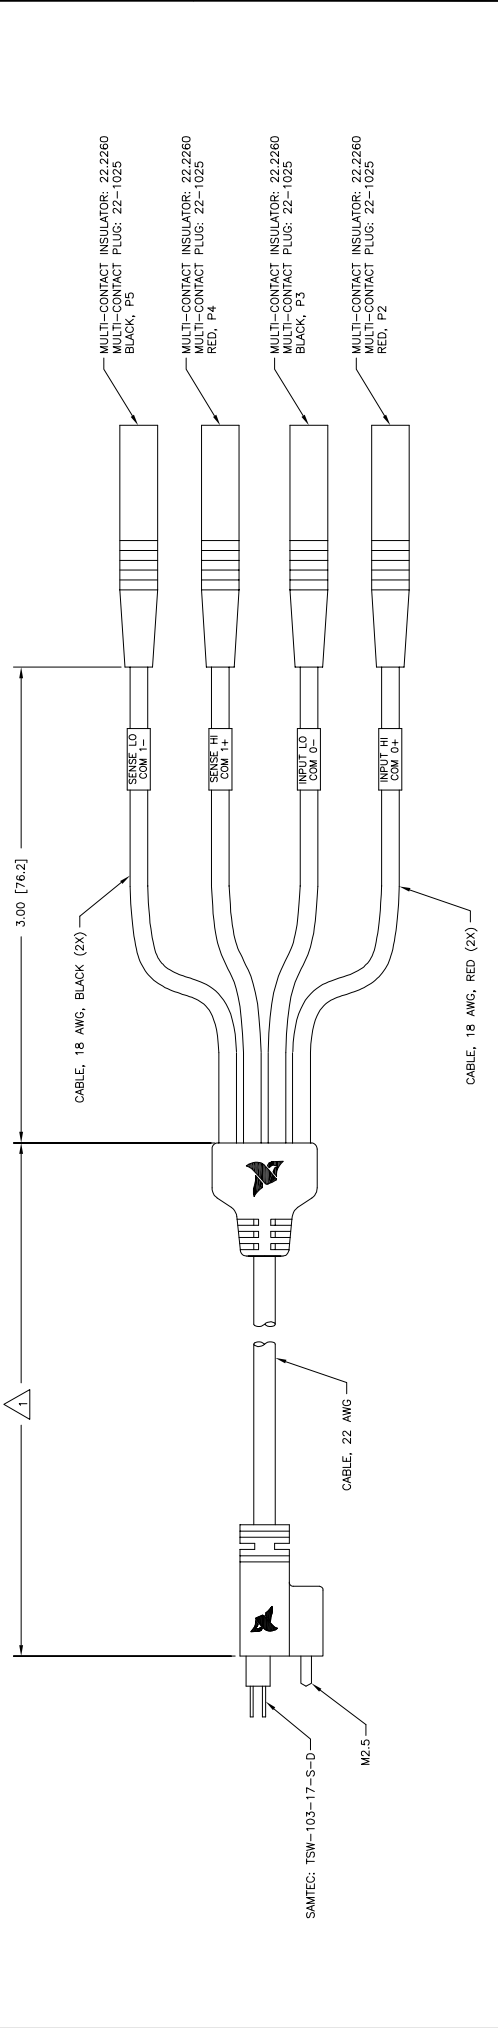

REV	DESCRIPTION	DATE	APPROVED
A			
B			
C			

TABLE 1

LENGTH	TOLERANCE
<.5m	±1cm
.5m TO 2m	±5cm
2m TO 5m	±10cm
>5m	±15cm

WIRE LIST

PIN	PAIR	TWISTED PAIR COLOR	SIGNAL	IND. BANANA COLOR	PLUG
1	1	BLACK	AB0-	BLACK	P3
2	1	RED	AB0+	RED	P2
3	2	GREEN	AB1-	BLACK	P5
4	2	WHITE	AB1+	RED	P4
STANDOFF (ITEM 6)	-	-	DRAIN	-	NO CONNECT

CUSTOMER DRAWING

NATIONAL INSTRUMENTS®

TITLE: TYPE HV6 TO BANANA (4X)  
192795-0R2

SIZE: 192795-0R2  
DRAWING NO. 04/03/19

SCALE: NTS

DO NOT SCALE DRAWING  
THIRD ANGLE PROJECTION

UNLESS SPECIFIED OTHERWISE DIMENSIONS ARE IN INCHES AND MILLIMETERS

AUSTIN, TEXAS

1. REFER TO PRODUCT MANUAL ON NI.COM FOR MORE DETAILS.  
NOTES: UNLESS OTHERWISE SPECIFIED.