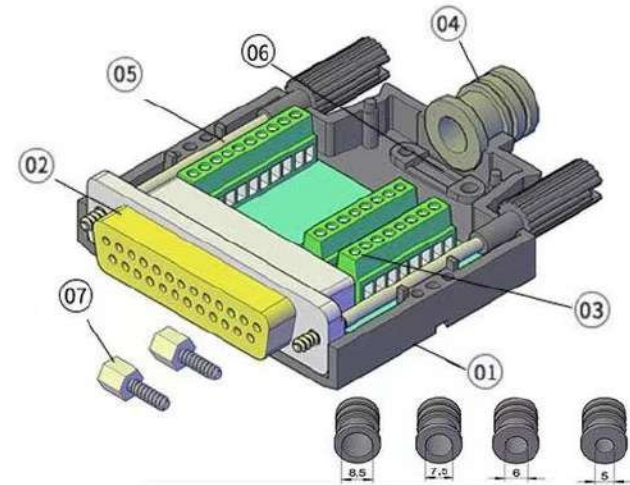

Male

PART # DTB-25MP-KIT							
01	HOUSING	1PC	ABS	04	GROMET	4PCS	PP
02	CONNECTOR	1PC	Male	05	SCREW	2PCS	NICKEL-PLATED
03	TERMINALS	3PCS	COPPER	06	BUCKLE	1PC	ABS
				07	THUMB-SCREW	2PCS	NICKEL-PLATED

CompuCable ^{USA}		
	Difference	0.5
	Unit	mm
	Ratio	1:1
Part No.	DTB-25MP-KIT	