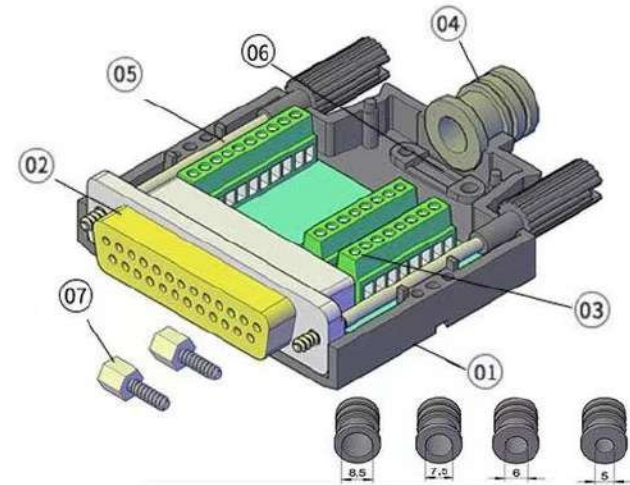

Female

PART # DTB-25FP-KIT							
01	HOUSING	1PC	ABS	04	GROMET	4PCS	PP
02	CONNECTOR	1PC	Female	05	SCREW	2PCS	NICKEL-PLATED
03	TERMINALS	3PCS	COPPER	06	BUCKLE	1PC	ABS
				07	THUMB-SCREW	2PCS	NICKEL-PLATED

CompuCable ^{USA}		
	Difference	0.5
	Unit	mm
	Ratio	1:1
Part No.	DTB-25FP-KIT	