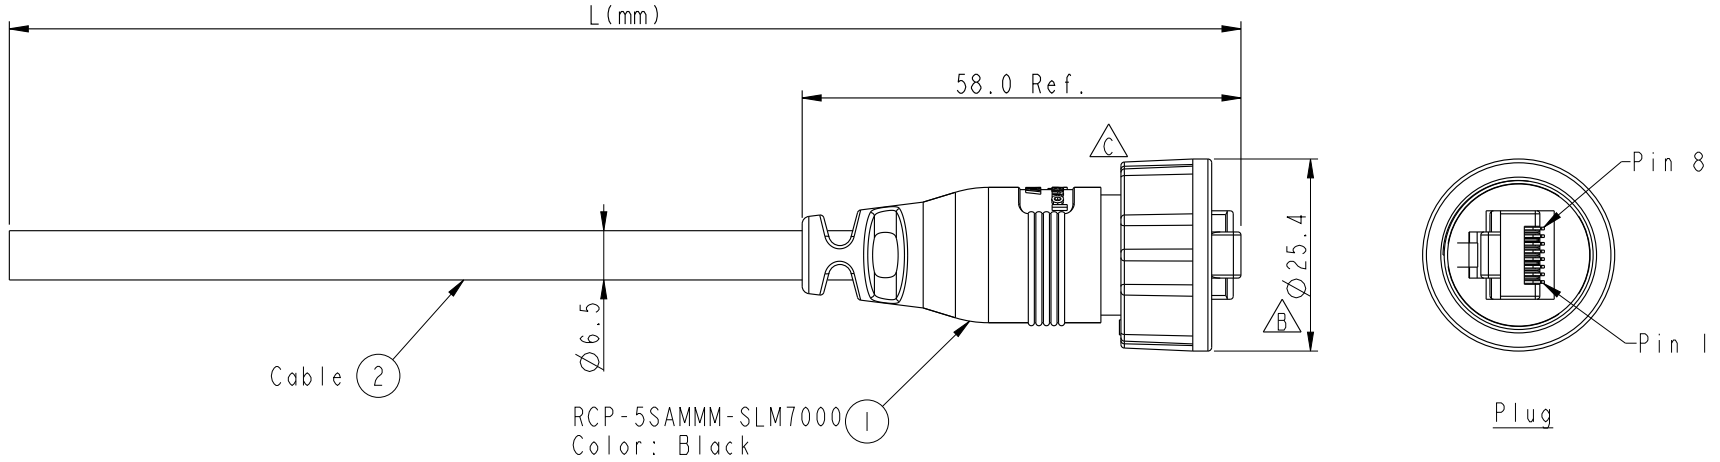

REV.	ECN NO.	DATE	SIGN	DESCRIPTION
B	LEN1440191	2014/05/10	Tom	Updated The Note
C	C231389	2023/08/23	XianKun	$\triangle C$ *1

Pin Out		
Wire Color		Plug
Drain Wire	接地	Shield
Brown	棕	8
Brown/white	棕白	7
Green	綠	6
Blue/white	藍白	5
Blue	藍	4
Green/white	綠白	3
Orange	橙	2
Orange/white	橙白	1

RCP-5SAMMM-SLM7BXX

XX: 01~99Meter
 01: 01Meter
 02: 02Meters
 ...
 99: 99Meters
 Cable Length(L):01~99Meters

X:
 (B)CAT5E FTP

- Note:
- * \textcircled{C} Important Dimension
 - * Waterproof Rate: IP67.
 - * Plug: PC, UL94V-2, Gold Plated, Shielded
 - * $\triangle B$ Screw Nut: Nylon+GF, Black.
 - * Gasket: EPDM, Black.
 - * Cable: 24AWG*4P, Black, UV Resistant
 (B)CAT5E FTP, OD Max.: $\varnothing 6.5$.
 - * Cable Length Tolerance:
 - 01M: ± 40 mm
 - 02~05M: ± 60 mm
 - 06~10M: ± 100 mm
 - 11~30M: ± 200 mm
 - 30~99M: ± 500 mm

UNIT: mm			TITLE RJ45, C SIZE CABLE SCREW 5E M CONN M PIN	Amphenol LTW 安費諾亮泰企業股份有限公司	ITEM NO	DRAWN BY Tom	DATE 2014-05-10		
TOLERANCE .X ± 0.25 .XX ± 0.1 .XXX ± 0.05 ANGLES $\pm 1^\circ$	SCALE 1:1	SIZE A4	SHEET 1 OF 1	REV. C	WC-REV. B.4	\textcircled{C} : Inspection item	DWG NO RCP-5SAMMM-SLM7BXX	CHECKED BY Jerry	DATE 2014-05-10
							CUSTOMER ALTW	APPROVED BY VICTOR	DATE 2014-05-10