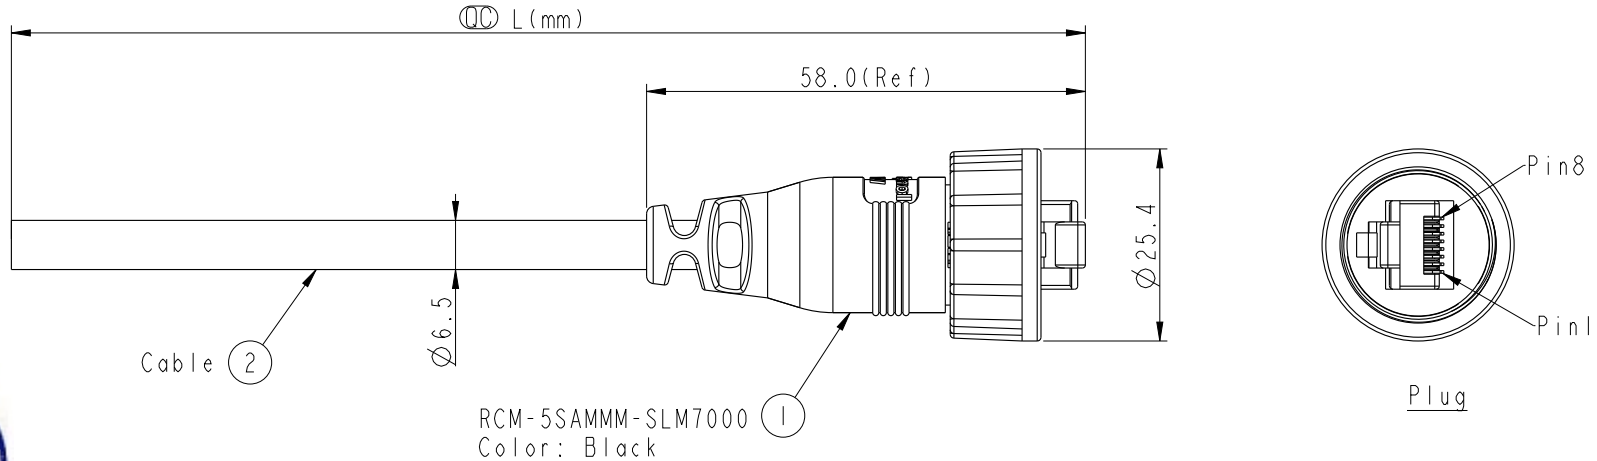

1	2	3	4	5	6	7	8
REV.	ECN NO.	DATE	SIGN	DESCRIPTION			

RCM-5SAMMM-SLM7000
Color: Black

Pin Out		
Wire Color		Plug
Drain Wire	接地	Shield
Brown	棕	8
Brown/white	棕白	7
Green	綠	6
Blue/white	藍白	5
Blue	藍	4
Green/white	綠白	3
Orange	橙	2
Orange/white	橙白	1

RCM-5SAMMM-SLM7BXX

XX: 01~99Meter
01: 01Meter
02: 02Meters
:
99: 99Meters
Cable Length(L):01~99Meters
(B)CAT5E FTP

Note:
 * \varnothing Important Dimension
 * Waterproof Rate:IP67.
 * Plug:PC,Gold Plated,Shielded
 * Screw Nut:ZN-ZDC-3
 * Gasket:Silicone, Gray
 * Cable: CAT5E FTP 24#*4P+D+AL/MY, UV Resistant, PVC Jacket, Black.
 * Cable Length Tolerance: 01M:±40mm
02~05M:±60mm
06~10M:±100mm
11~30M:±200mm
30~99M:±500mm

UNIT:mm TOLERANCE ±0.5	TITLE RJ45,C SIZE CABLE SCREW 5E M CONN M PIN		<h1>Amphenol LTW</h1> 安費諾亮泰企業股份有限公司	ITEM NO	DRAWN BY Tom	DATE 2014-08-12	
	SCALE 1:2	SIZE A4		SHEET 1	DWG NO RCM-5SAMMM-SLM7BXX	CHECKED BY Jerry	DATE 2014-08-12
	REV. A	WC-REV. A.1		\varnothing : Inspection item	CUSTOMER ALTW	APPROVED BY VICTOR	DATE 2014-08-12