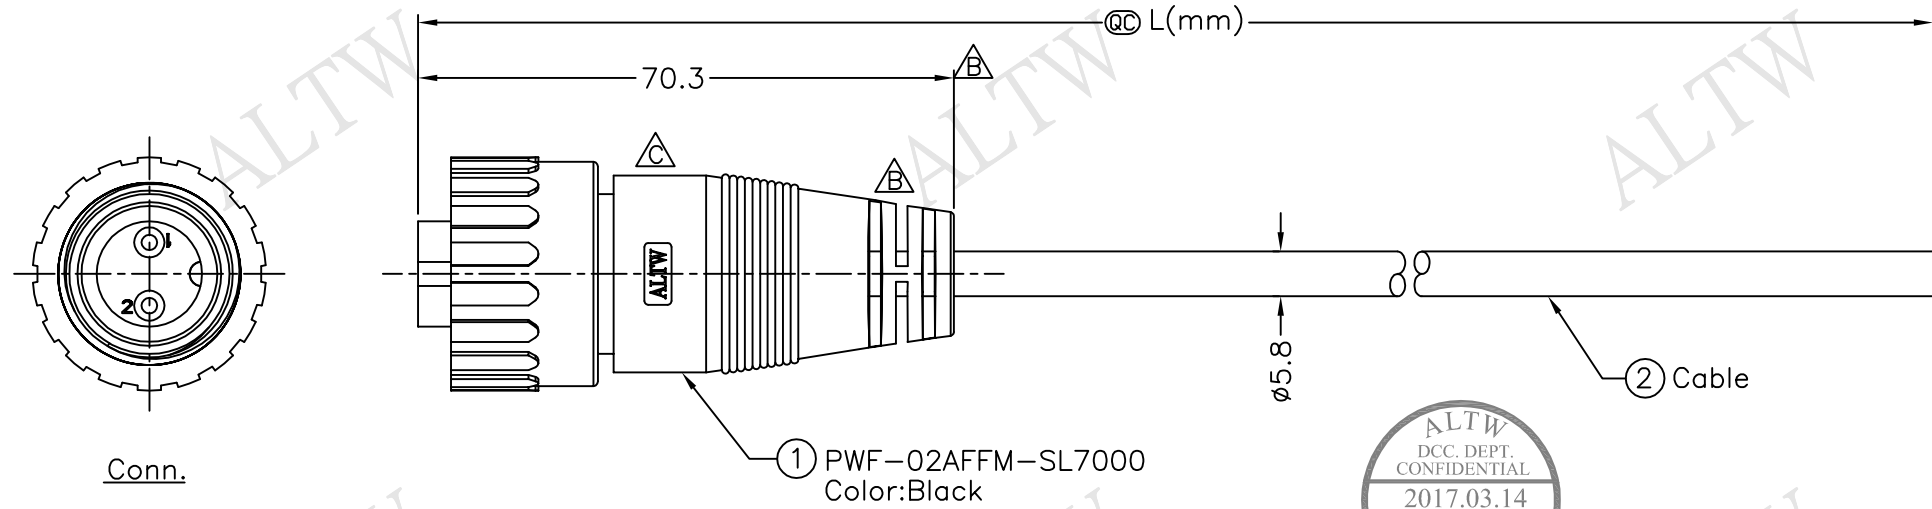

REV.	ECN NO.	DATE	SIGN	DESCRIPTION
B	LEN-940118~21	2009/03/11	Li Xiu Zhi	Change SR & Dimension
C	LEN1730116~119	2017/03/10	Ruru	Change Logo

Conn.

① PWF-02AFFM-SL7000
Color:Black

PWF-02AFFM-SL7AXX

- XX:01~99Meter
- 01:01Meter
- 02:02Meters
- ⋮
- 99:99Meters

Cable Length(L):01~99Meters

Note:

- * @@Important Dimensions To Check.
- * Waterproof Rate: IP67
- * Housing: Nylon+GF, Black
- * Pin: Copper Alloy, Gold Plated
- * O-Ring: EPDM, Black
- * Nut: Black,Nylon+GF
- * Cable: UL2464 16WG*2C+T
PVC Jacket UV Resistant, OD=5.8mm, Black
- * Cable Length Tolerance:01M:40mm
02M~05M:60mm
06M~10M:100mm
11M~30M:200mm
31M~99M:500mm

Pin Assignments
Front View前視圖

2	Black 黑
1	Red 紅
Conn.	Wire Color
	Pin Out

UNIT:mm	
TOLERANCE	$\Delta \pm 0.5$

TITLE Power,Cable Screw 2Pin F Conn. F Pin	
SCALE Free	SHEET 1 OF 1
REV. C	SIZE A4
QC :Inspection Item	