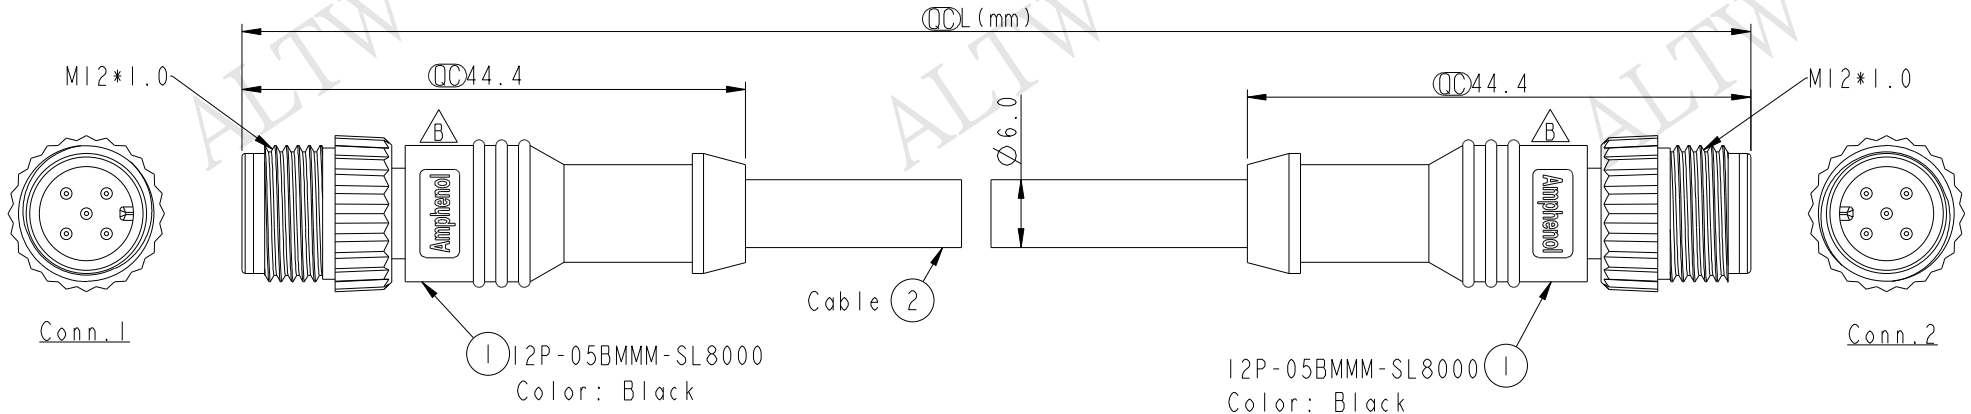

REV.	ECN NO.	DATE	SIGN	DESCRIPTION
B	LEN1510501-05	2015/01/19	Jinhai	Change Logo

PC-000505-0MM-CSAXX
 XX:01~99Meters
 01:01Meter
 02:02Meter
 ...
 99:99Meters
 Cable Length(L):01~99Meters

Pin Assignments
Front View

5	Blue	(24AWG)	5	Twist
4	White	(24AWG)	4	
3	Black	(22AWG)	3	Twist
2	Red	(22AWG)	2	
1	Drain	(22AWG)	1	
Conn.1	Wire Color		Conn.2	
Pin Out				

Notes:
 * \varnothing Important Dimension.
 * Waterproof Rate:IP68.
 In 1 meter water within 24 hours.
 * Connector: Polyurethane (PU), Black
 * Male Pin:Copper Alloy,Gold Plated.
 * Cable: (24#*1P+A)+(22#*1P+A)+Drain+AL.Mylar
 +Braid PVC UV Cable OD=6.0mm, Black
 * Cable Length Tolerance: 01M±40mm
 02M~05M:±60mm
 06M~10M:±100mm
 11M~30M:±200mm
 31M~99M:±500mm

UNIT:mm TOLERANCE ±0.5	TITLE M12P Conn NMEA 1 Adapt Screw MM Conn MM Pin		Amphenol LTW 安費諾亮泰企業股份有限公司	ITEM NO	DRAWN BY Jinhai	DATE 2015-01-19	
	SCALE 3:2	SIZE A4		SHEET 1	DWG NO PC-000505-0MM-CSAXX	CHECKED BY Tom	DATE 2015-01-19
	REV. B	WC-REV. A.1		QC: Inspection item	CUSTOMER ALTW	APPROVED BY Jerry	DATE 2015-01-19