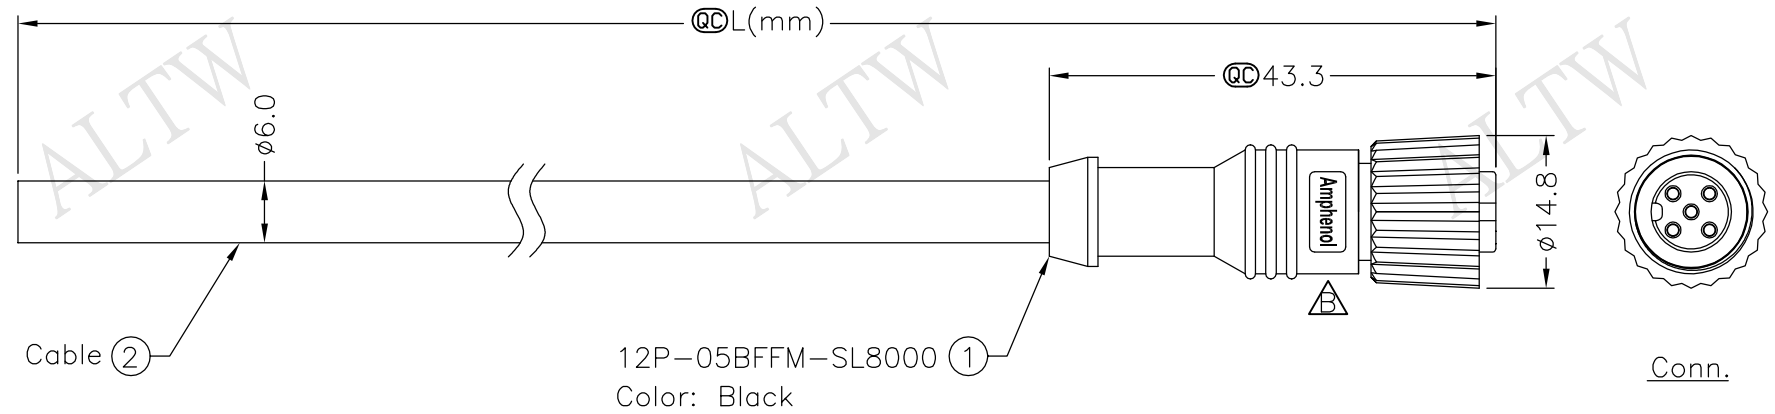

REV.	ECN NO.	DATE	SIGN	DESCRIPTION
B	LEN1660925~928	2016/06/22	Vicky	Update Logo

Cable ②

12P-05BFFM-SL8000 ①
Color: Black

MCP-05BFFM-SL8AXX

XX:01~99Meters
 01:01Meter
 02:02Meters
 :
 :
 99:99Meters
 Cable Length(L):01~99Meters

Pin Assignments
Front View

5	Blue	(24AWG)	Twist
4	White	(24AWG)	
3	Black	(22AWG)	Twist
2	Red	(22AWG)	
1	Shield	(22AWG)	
Conn.	Wire Color		
	Pin Out		

- Note:
- * Ⓞ Important Dimension.
 - * Waterproof Rate: IP68
IP68: 1M Depth Of Water In 24hours
 - * Connector: Polyurethane (PU), Black
 - * Female Pin: Copper Alloy, Gold Plated
 - * Cable: (24AWG*1P+Al)+(22AWG*1P+Al)+Drain +Al.Mylar+Braid, OD=6.0mm, Black
 - * Cable Length Tolerance: 1M:±40mm
 02M~05M:±60mm
 06M~10M:±100mm
 11M~30M:±200mm
 31M~99M:±500mm

UNIT:mm	
TOLERANCE	±0.5 mm

TITLE		M12P Conn NMEA	
Cable Screw 5Pin F Conn F Pin			
SCALE	Free	SHEET	1 OF 1
REV.	B	SIZE	A4
Ⓞ :Inspection Item			

Amphenol LTW
安費諾亮泰企業股份有限公司

ITEM NO	DRAWN BY	DATE
	Vicky	2016/06/22
DWG NO	CHECKED BY	DATE
MCP-05BFFM-SL8AXX	Rita	2016/06/22
CUSTOMER	APPROVED BY	DATE
ALTW	Lisa	2016/06/22