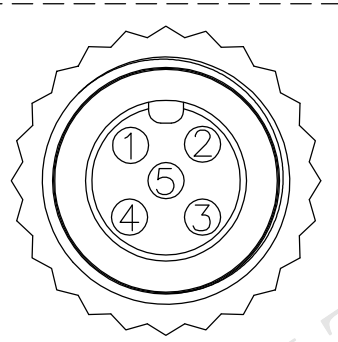

REV.	ECN NO.	DATE	SIGN	DESCRIPTION
B	LEN1660925~928	2016/06/22	Vicky	Update Logo

Cable ②

12P-05BFFM-SL8000 ①
Color: Black

MCP-05BFFM-SL8AXX

XX:01~99Meters
 01:01Meter
 02:02Meters
 :
 :
 99:99Meters
 Cable Length(L):01~99Meters

Pin Assignments
Front View

5	Blue	(24AWG)	Twist
4	White	(24AWG)	
3	Black	(22AWG)	Twist
2	Red	(22AWG)	
1	Shield	(22AWG)	
Conn.	Wire Color		
	Pin Out		

- Note:
- * Ⓞ Important Dimension.
 - * Waterproof Rate: IP68
IP68: 1M Depth Of Water In 24hours
 - * Connector: Polyurethane (PU), Black
 - * Female Pin: Copper Alloy, Gold Plated
 - * Cable: (24AWG*1P+Al)+(22AWG*1P+Al)+Drain +Al.Mylar+Braid, OD=6.0mm, Black
 - * Cable Length Tolerance: 1M:±40mm
 02M~05M:±60mm
 06M~10M:±100mm
 11M~30M:±200mm
 31M~99M:±500mm

UNIT:mm	
TOLERANCE	±0.5 mm

TITLE		M12P Conn NMEA	
Cable Screw 5Pin F Conn F Pin			
SCALE	Free	SHEET	1 OF 1
REV.	B	SIZE	A4
Ⓞ :Inspection Item			

Amphenol LTW
安費諾亮泰企業股份有限公司

ITEM NO	DRAWN BY	DATE
	Vicky	2016/06/22
DWG NO	CHECKED BY	DATE
MCP-05BFFM-SL8AXX	Rita	2016/06/22
CUSTOMER	APPROVED BY	DATE
ALTW	Lisa	2016/06/22