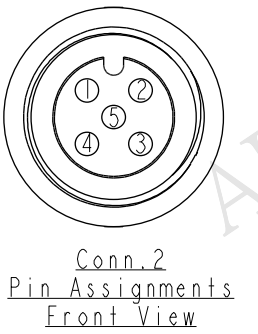

REV.	ECN NO.	DATE	SIGN	DESCRIPTION
B	LEN1510097~105	2014/12/31	Sam	Update Logo.

5	Blue (24AWG)	5	Twist
4	White (24AWG)	4	
3	Black (22AWG)	3	Twist
2	Red (22AWG)	2	
1	Drain (22AWG)	1	
Conn.1	Wire Color	Conn.2	Pin Out

MC-000505-0MF-CSAXX
 XX: 01~99Meters
 01: 01Meter
 02: 02Meters
 ...
 99: 99Meters
 Cable Length(L): 01~99Meters

- Notes:
- * \varnothing Important Dimension.
 - * Waterproof Rate: IP68.
 - * Connector: Polyurethane (PU), Black.
 - * Pin: Copper Alloy, Gold Plated.
 - * Cable: Black, (24#*1P+A)+(22#*1P+A)+Drain+AL.Mylar+Braid PVC UV Cable, OD=6.0mm.
 - * Cable Length Tolerance: 1M~10M: ±5%mm, 11M~99M: ±500mm

UNIT:mm TOLERANCE ±0.5 mm	TITLE M12 Conn NMEA 1 Adapt Screw MF Conn MF Pin		Amphenol LTW 安費諾亮泰企業股份有限公司	ITEM NO	DRAWN BY	DATE	
	SCALE 3:2	SIZE A4		SHEET 1	DWG NO MC-000505-0MF-CSAXX	CHECKED BY Vicky	DATE 2014-12-31
	REV. B	WC-REV. A.1		\varnothing : Inspection item	CUSTOMER ALTW	APPROVED BY Rita	DATE 2014-12-31