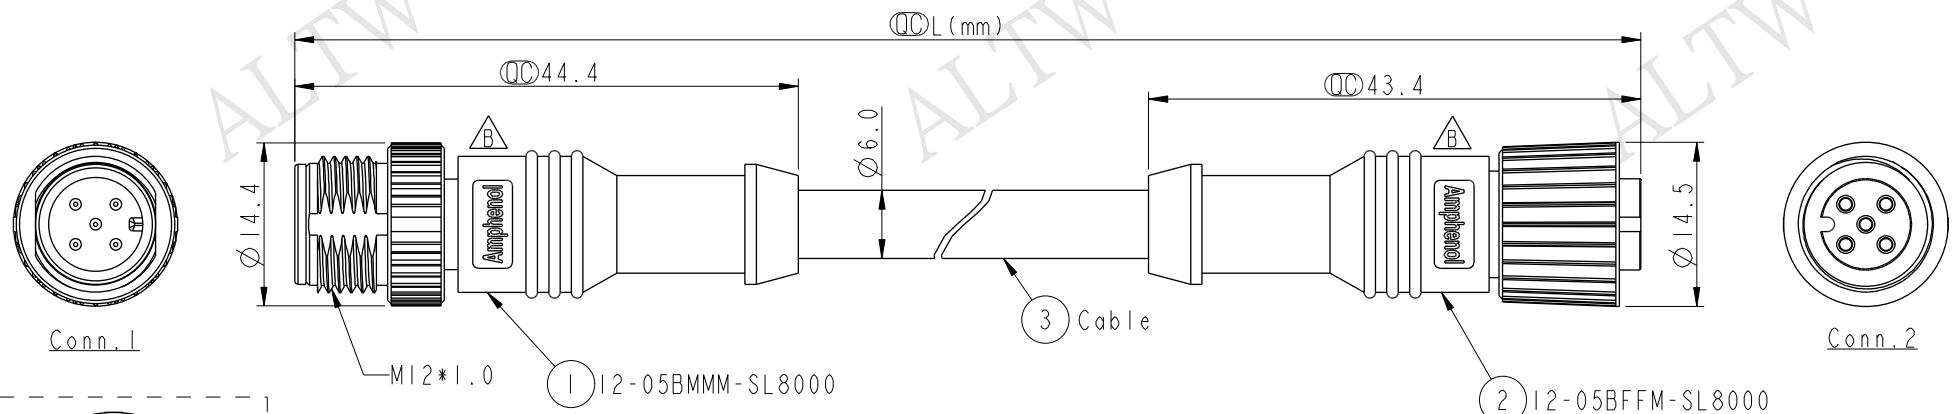

REV.	ECN NO.	DATE	SIGN	DESCRIPTION
B	LEN1510097~105	2014/12/31	Sam	Update Logo.

5	Blue (24AWG)	5	Twist
4	White (24AWG)	4	
3	Black (22AWG)	3	Twist
2	Red (22AWG)	2	
1	Drain (22AWG)	1	
Conn.1	Wire Color	Conn.2	Pin Out

MC-000505-0MF-CSAXX
 XX: 01~99Meters
 01: 01Meter
 02: 02Meters
 ...
 99: 99Meters
 Cable Length(L): 01~99Meters

- Notes:
- * \varnothing Important Dimension.
 - * Waterproof Rate: IP68.
 - * Connector: Polyurethane (PU), Black.
 - * Pin: Copper Alloy, Gold Plated.
 - * Cable: Black, (24#*1P+A)+(22#*1P+A)+Drain+AL.Mylar+Braid PVC UV Cable, OD=6.0mm.
 - * Cable Length Tolerance: 1M~10M: ±5%mm, 11M~99M: ±500mm

UNIT:mm TOLERANCE ±0.5 mm	TITLE M12 Conn NMEA 1 Adapt Screw MF Conn MF Pin		Amphenol LTW 安費諾亮泰企業股份有限公司	ITEM NO	DRAWN BY	DATE	
	SCALE 3:2	SIZE A4		SHEET 1	DWG NO MC-000505-0MF-CSAXX	CHECKED BY Vicky	DATE 2014-12-31
	REV. B	WC-REV. A.1		\varnothing : Inspection item	CUSTOMER ALTW	APPROVED BY Rita	DATE 2014-12-31