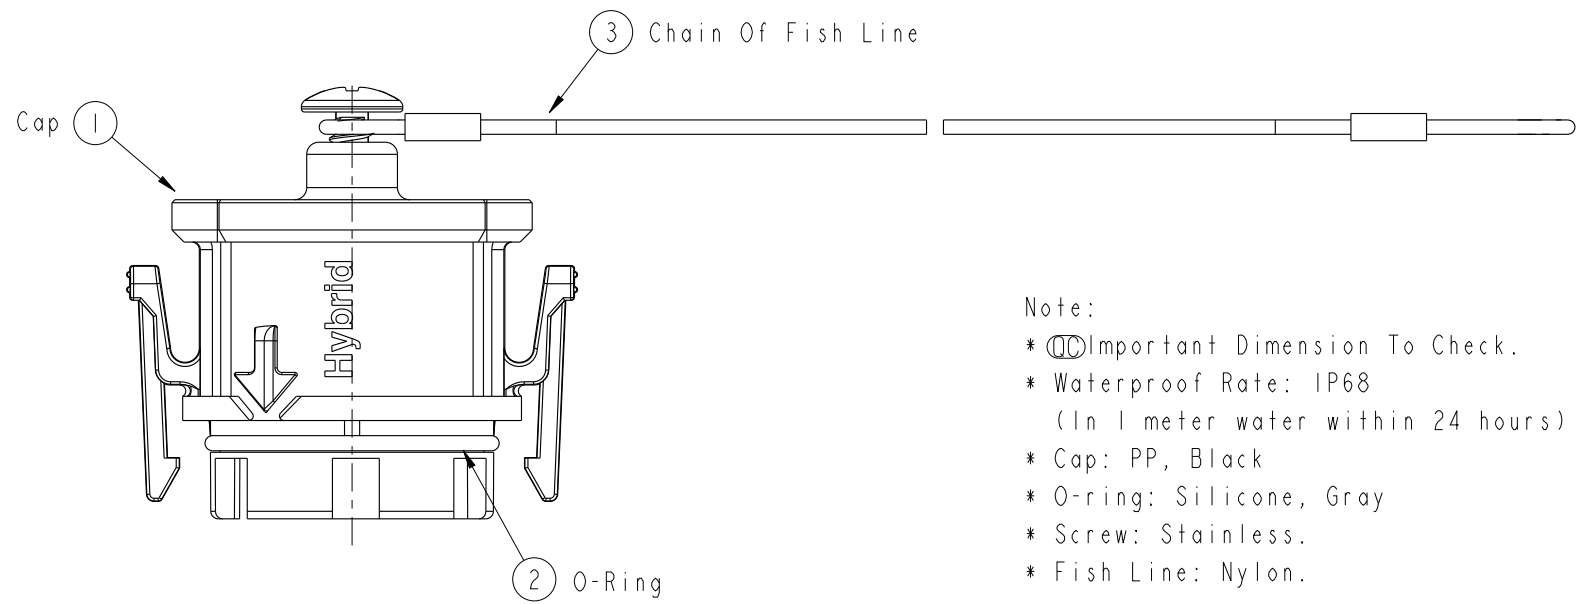

- Note:
- * Ⓞ Important Dimension To Check.
 - * Waterproof Rate: IP68
(In 1 meter water within 24 hours)
 - * Cap: PP, Black
 - * O-ring: Silicone, Gray
 - * Screw: Stainless.
 - * Fish Line: Nylon.

UNIT:mm		
TOLERANCE	.X ±0.25	
.XX ±0.1		
.XXX ±0.05		
ANGLES	±1°	

TITLE X-Lok D-Size Waterproof Cap(Hybrid) For Male Conn With Fish Line			
SCALE 2:1	SIZE A4	SHEET 1 OF 1	
REV. A	WC-REV. A.1	Ⓞ: Inspection item	

Amphenol LTW
安費諾亮泰企業股份有限公司

ITEM NO CAP-WADMQMD2	DRAWN BY Spring Liu	DATE 2016-12-24
DWG NO CAP-WADMQMD2	CHECKED BY Fisher Wang	DATE 2016-12-24
CUSTOMER ALTW	APPROVED BY Kevin Hu	DATE 2016-12-24