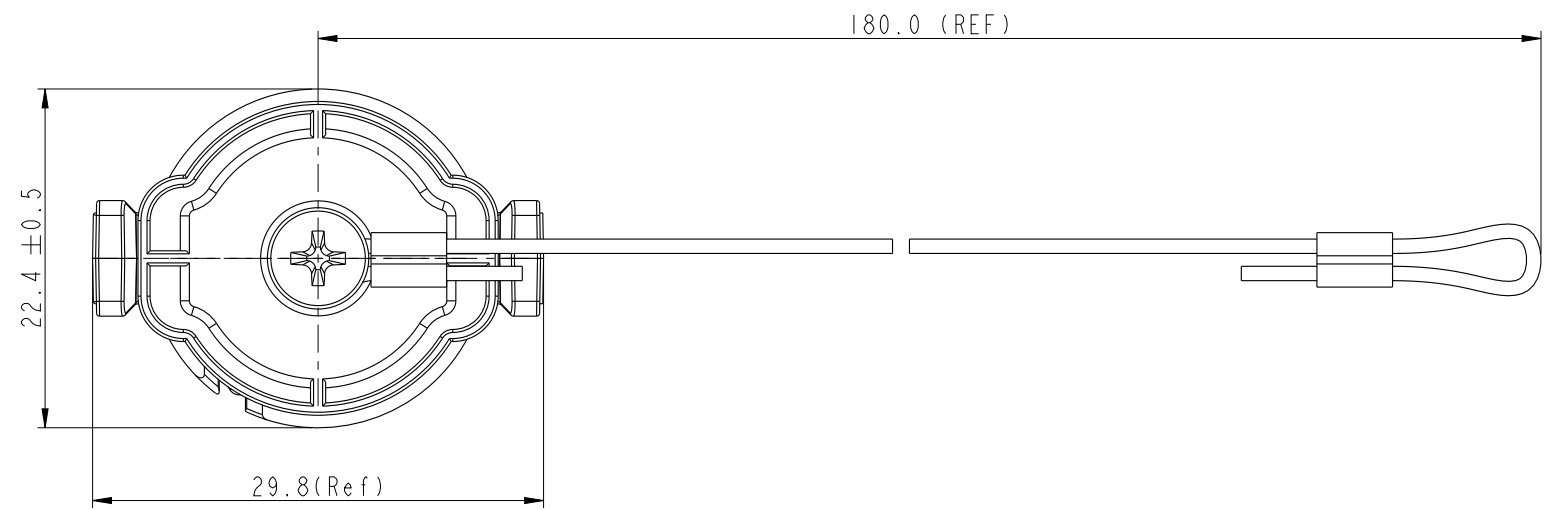

- Note:
- * Ⓞ Important Dimension To Check.
 - * Waterproof Rate: IP68
(In 1 meter water within 24 hours)
 - * Cap: PP, Black
 - * O-ring: Silicone, Gray
 - * Screw: Stainless.
 - * Fish Line: Nylon.

UNIT:mm		
TOLERANCE	.X ±0.25	
.XX ±0.1		
.XXX ±0.05		
ANGLES	±1°	

TITLE X-Lok D-Size Waterproof Cap(Hybrid) For Male Conn With Fish Line			
SCALE 2:1	SIZE A4	SHEET 1 OF 1	
REV. A	WC-REV. A.1	Ⓞ: Inspection item	

Amphenol LTW
安費諾亮泰企業股份有限公司

ITEM NO CAP-WADMQMD2	DRAWN BY Spring Liu	DATE 2016-12-24
DWG NO CAP-WADMQMD2	CHECKED BY Fisher Wang	DATE 2016-12-24
CUSTOMER ALTW	APPROVED BY Kevin Hu	DATE 2016-12-24