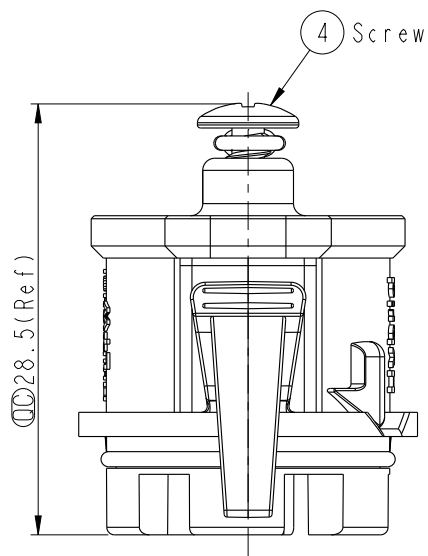

- Note:
- * Ⓞ Important Dimension To Check.
 - * Waterproof Rate: IP68
(In 1 meter water within 24 hours)
 - * Cap: PP, Black
 - * O-ring: Silicone, Gray
 - * Screw: Stainless.
 - * Fish Line: Nylon.

UNIT:mm		
TOLERANCE	.X ±0.25	
.XX ±0.1		
.XXX ±0.05		
ANGLES	±1°	

TITLE X-Lok D-Size Waterproof Cap(Hybrid) For Male Conn With Fish Line			
SCALE 2:1	SIZE A4	SHEET 1 OF 1	
REV. A	WC-REV. A.1	Ⓞ: Inspection item	

Amphenol LTW
安費諾亮泰企業股份有限公司

ITEM NO CAP-WADMQMD2	DRAWN BY Spring Liu	DATE 2016-12-24
DWG NO CAP-WADMQMD2	CHECKED BY Fisher Wang	DATE 2016-12-24
CUSTOMER ALTW	APPROVED BY Kevin Hu	DATE 2016-12-24