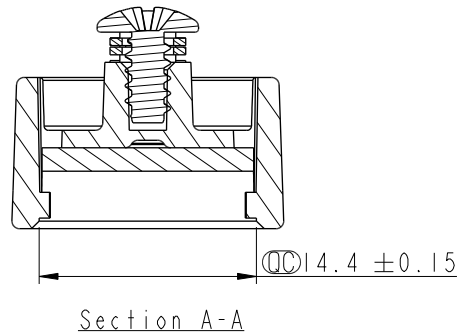

REV.	ECN NO.	DATE	SIGN	DESCRIPTION
B	C230202	2023/02/16	Vicky	△B X2

Note:

- * ⌀ Important Dimension.
- * Waterproof Rate: IP67
- * Cap: Nylon+GF, Black
- * Gasket: EPDM, Black
- * Screw is not allowed to tight (Chain be revolve)

不可將螺絲鎖緊，(鏈條要可旋轉)

UNIT: mm	⌀	⌒
TOLERANCE		
.X	±0.25	
.XX	±0.1	
.XXX	±0.05	
ANGLES	±1°	

TITLE ACC, CERES, WP CAP 2LOCK, W/ME CHAIN			
SCALE 2:1	SIZE A4	SHEET 1 OF 1	
REV. B	WC-REV. A.2	⌀ : Inspection item	