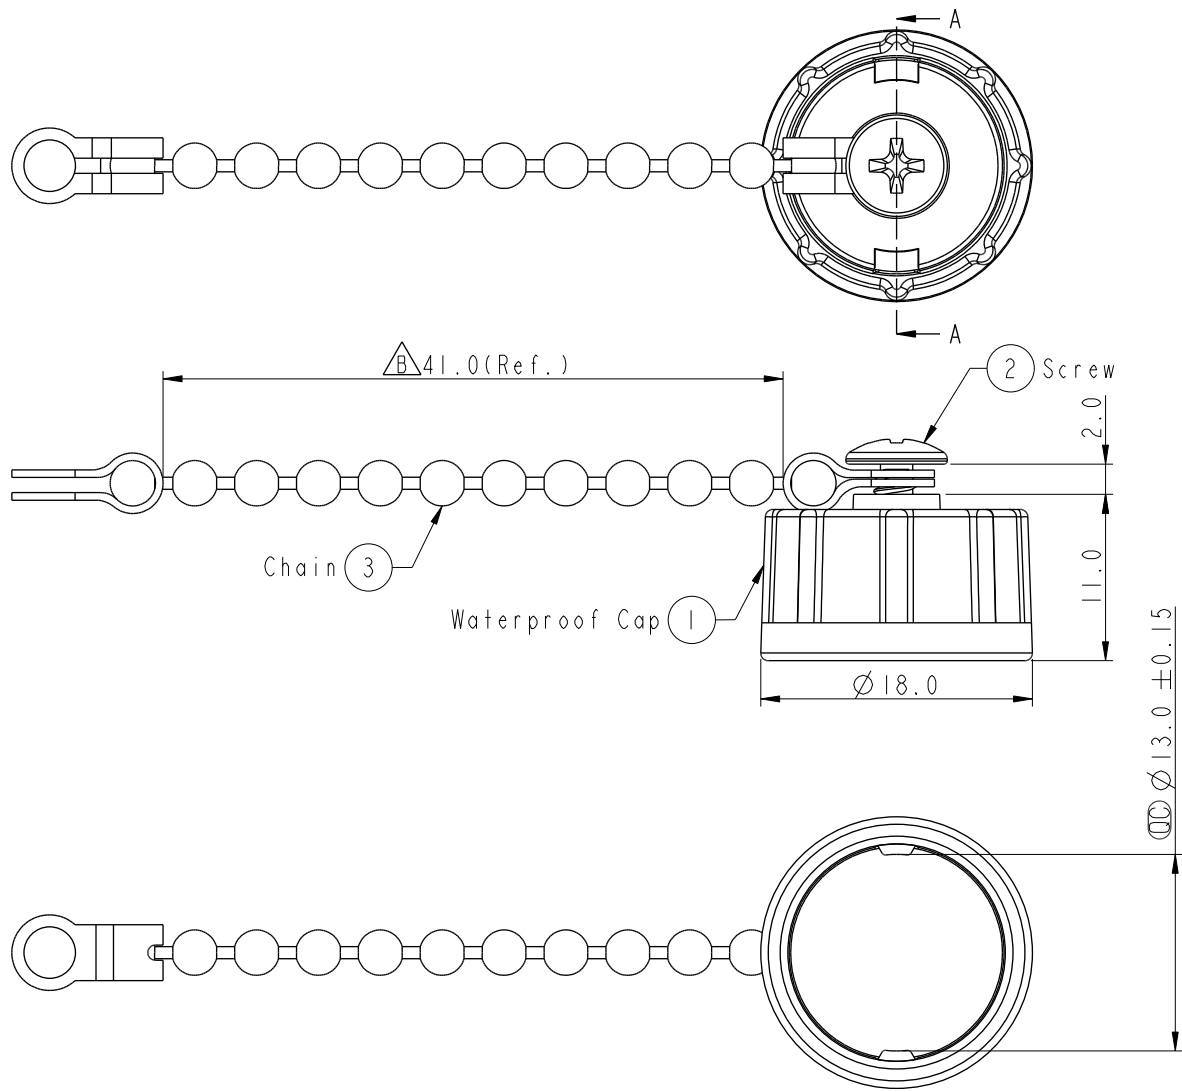

REV.	ECN NO.	DATE	SIGN	DESCRIPTION
B	C230202	2023/02/16	Vicky	△B X2

Note:

- * ⌀ Important Dimension.
- * Waterproof Rate: IP67
- * Cap: Nylon+GF, Black
- * Gasket: EPDM, Black
- * Screw is not allowed to tight (Chain be revolve)

不可將螺絲鎖緊，(鏈條要可旋轉)

UNIT: mm	⌀	⌒
TOLERANCE		
.X	±0.25	
.XX	±0.1	
.XXX	±0.05	
ANGLES	±1°	

TITLE ACC, CERES, WP CAP 2LOCK, W/ME CHAIN			
SCALE 2:1	SIZE A4	SHEET 1 OF 1	
REV. B	WC-REV. A.2	⌀ : Inspection item	