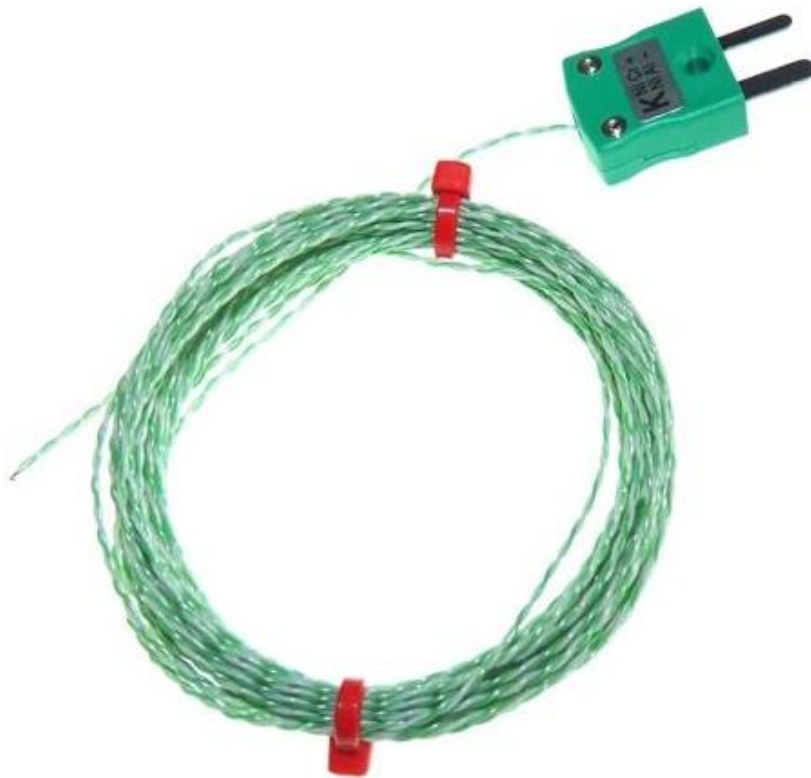

## **IEC PTFE insulated Twin Twisted Exposed Junction Thermocouple with Miniature Plug - Type K**

Labfacility are the UK's leading manufacturer of Temperature Sensors, Thermocouple Connectors and associated Temperature Instrumentation and stockists of Thermocouple Cables. The Company has been trading since 1971 and is ISO 9001 accredited.

## Specifications

<b>General Description</b>	Fast response, welded exposed junction
<b>Sensor Type</b>	Exposed Junction
<b>Thermocouple Type</b>	K
<b>Cable Length</b>	2m
<b>Cable Type</b>	Teflon® PTFE insulated twin-twisted lead
<b>Core / Strands</b>	1/0.2mm
<b>Termination Type</b>	Miniature flat pin plug colour coded in accordance IEC 584 or bare tails
<b>Max. Temperature</b>	+260°C
<b>Min. Temperature</b>	-75°C
<b>Tolerance</b>	Class 1
<b>Standards Met</b>	IEC-584-3
<b>Manufacturers Code</b>	Z2-K-1/0.2mm-2m-MP

## Ordering Information

Type	Style	Material	Cable Size	Length	Termination	Manufacturers Number
K	Twisted	PTFE	1/0.2mm	2m (6.56ft)	Miniature Plug	XE-3506-001