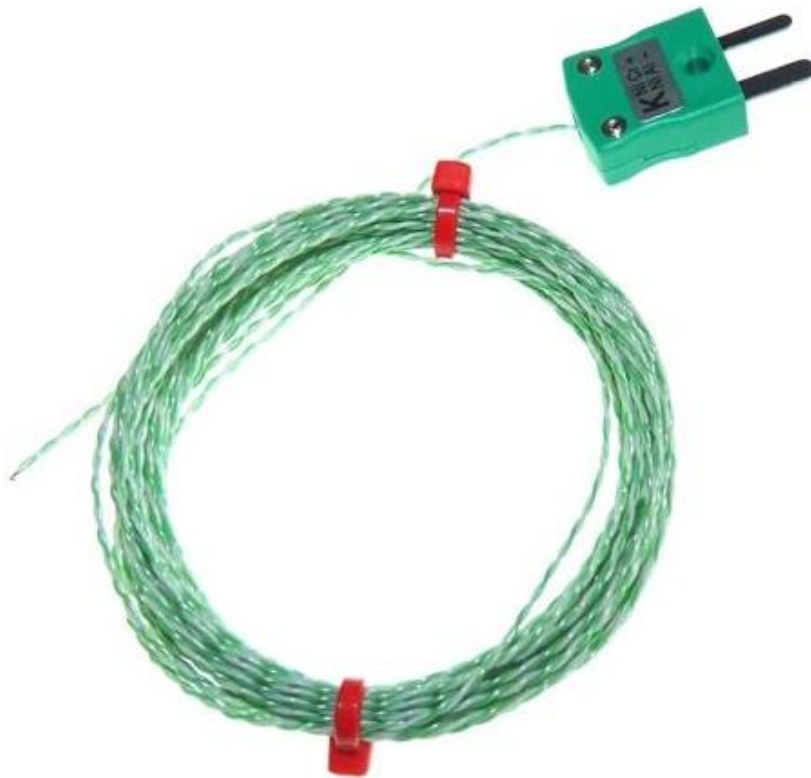

## **IEC PTFE insulated Twin Twisted Exposed Junction Thermocouple with Miniature Plug - Type K**

Labfacility are the UK's leading manufacturer of Temperature Sensors, Thermocouple Connectors and associated Temperature Instrumentation and stockists of Thermocouple Cables. The Company has been trading since 1971 and is ISO 9001 accredited.

## Specifications

<b>General Description</b>	Fast response, welded exposed junction
<b>Sensor Type</b>	Exposed Junction
<b>Thermocouple Type</b>	K
<b>Cable Length</b>	5m
<b>Cable Type</b>	Teflon® PTFE insulated twin-twisted lead
<b>Core / Strands</b>	1/0.2mm
<b>Termination Type</b>	Miniature flat pin plug colour coded in accordance IEC 584 or bare tails
<b>Max. Temperature</b>	+260°C
<b>Min. Temperature</b>	-75°C
<b>Tolerance</b>	Class 1
<b>Standards Met</b>	IEC-584-3
<b>Manufacturers Code</b>	Z2-K-1/0.2mm-5m-MP

## Ordering Information

Type	Style	Material	Cable Size	Length	Termination	Manufacturers Number
K	Twisted	PTFE	1/0.2mm	5m (16.4 ft)	Miniature Plug	XE-0416-001