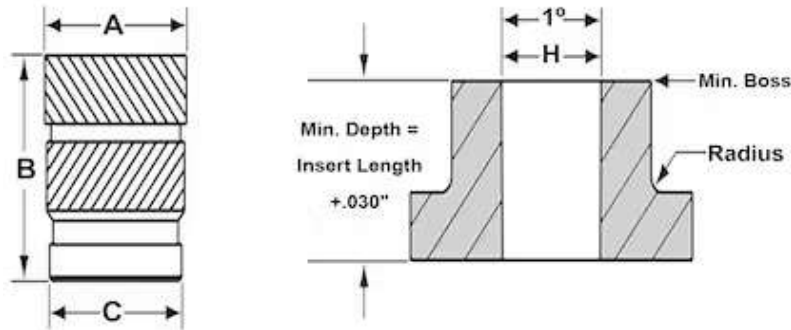

SHOP ONLINE > THREADED INSERTS > CHEVRON

2520X375C

A	0.342 in
B	0.375 in
Boss Size	0.63 in
Brand	RAF
C	0.312 in
Display Name	2520X375C
Finish	None
Hole Size	0.315 in
Material	Brass
Measurement Units	Standard
Series	C
Thread Size	1/4-20

PRODUCT OPTIONS

Finish
None
01 - Cad Plate - Clear Chromate - Commercial
02 - Cad Plate - Clear Chromate

03 - Cad Plate - Yellow Chromate
04 - Chrome over Nickel
05 - Nickel
10 - Chrome - Bright
11 - Chrome - Satin
12 - Zinc - Clear Chromate
13 - Bright Dip
14 - Bright Tin over Copper Flash
15 - Hot Tin Dip
16 - Electro Tin
25 - Black Oxide
27 - Electro Tin - Solder 60/40
28 - Zinc - Yellow Chromate
37 - Nickel - Ductile
42 - Zinc - Black
43 - Zinc - Blue
44 - Electro Tin - Nickel Undercoat