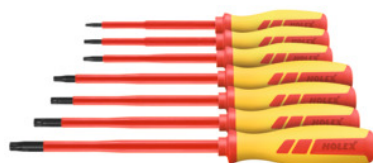

## Screwdriver set for Torx® fully insulated, Number of screwdrivers: 7

### Order data

Order number	625782 7
GTIN	4062406058586
Item class	62C

#### Version:

**Multi-component power handle** with grip zone optimised for torque and comfort. **Blade** of high-alloy tool steel, handle and blade **fully insulated up to 1000 V to DIN EN 60900 / VDE 0682-201**.