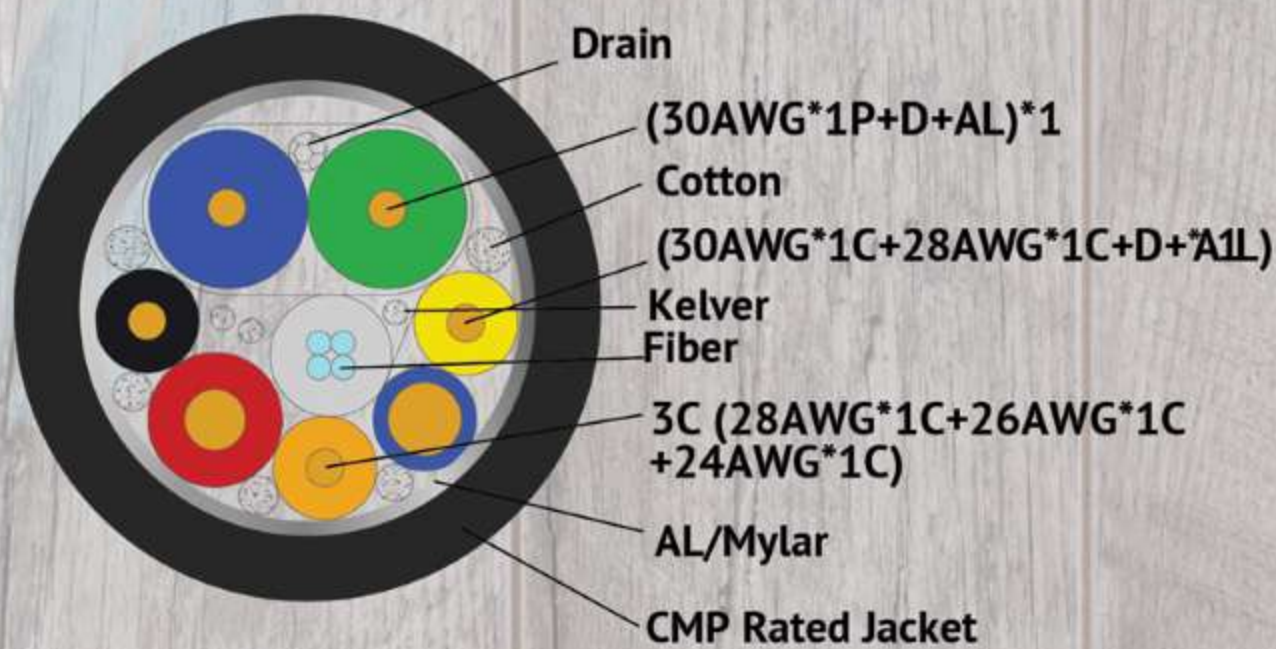

- UL Listed
- Material complied with RoHS directive

- Support HDMI 2.0, HDR, EDID, HDCP2.2, 3D, CEC, ARC
- Resolution 4K at 60 Hz,
- Chroma sub-sampling in 4:4:4, 8 bit
- Data transmission rate up to 18Gps
- Support multiple audio channels (DTS-HD Master Audio, Dolby TrueHD, Dolby Atmos)
- Cable thickness in OD 4.5mm
- CMP(Plenum) rated jacket with fire-retarded materials: ideal for installing in between the wall, ceiling, and plenum spaces to prevent a potential fire hazard
- Gold-plated connectors
- Reduce EMI/RFI interference

Suitable for: digital signage, medical imaging, conference video imaging, home theater application, Blue-Ray or 3D video projection, TV broadcast station, etc.

*One-Way Data Tranmssion:

Input(Source):

Blue-Ray Disc Player

PC

Game Console

Output(Display):

Projector

TV

Monitor