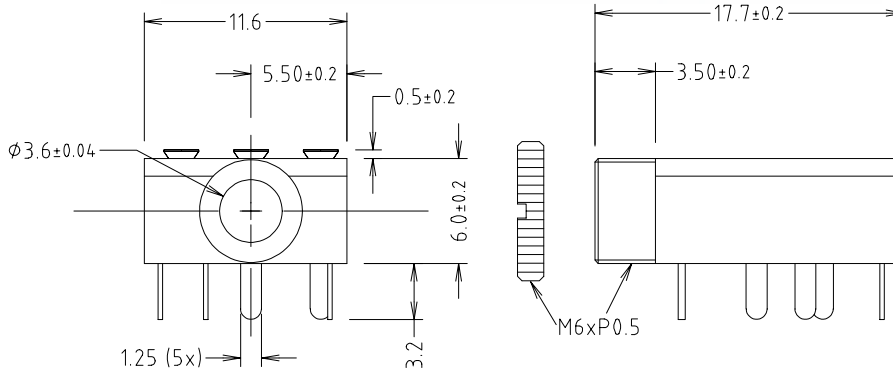

## 3.5mm STEREO JACK SOCKET JYS35

### SPECIFICATION

Current Rating 24V DC / 2A  
 Contact Resistance: 20mΩ max  
 Insulation Resistance: 100MΩ min at 240V DC  
 Dielectric Strength: 250V AC 1 minute  
 Life: 5000+

### Part No.

**FT6320** - 3.5mm STEREO JACK SOCKET WITH NUT