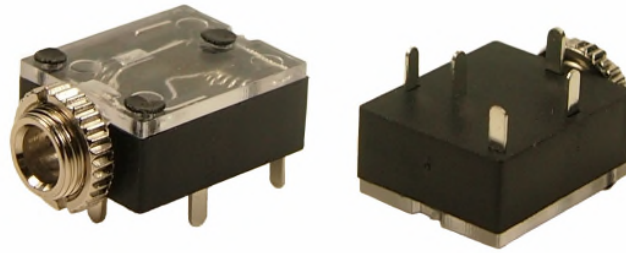

# CLIFF

## 3.5mm STEREO JACK SOCKET JYS35

### Part No.

**FT6320** - 3.5mm STEREO JACK SOCKET WITH NUT