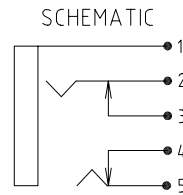

### SPECIFICATION

Current Rating 24V DC / 2A  
 Contact Resistance: 20mΩ max  
 Insulation Resistance: 100MΩ min at 240V DC  
 Dielectric Strength: 250V AC 1 minute  
 Life: 5000+