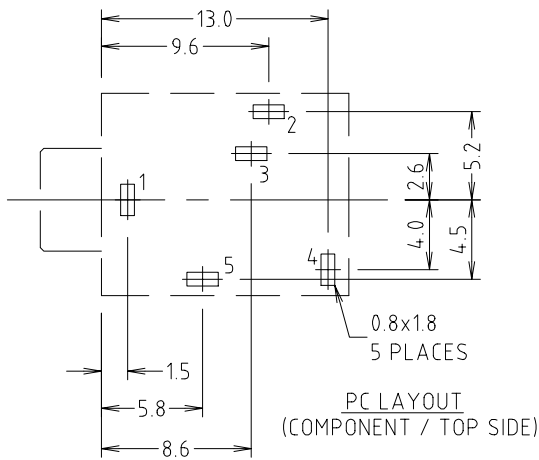

### SPECIFICATION

Current Rating 24V DC / 2A  
 Contact Resistance: 20mΩ max  
 Insulation Resistance: 100MΩ min at 240V DC  
 Dielectric Strength: 250V AC 1 minute  
 Life: 5000+