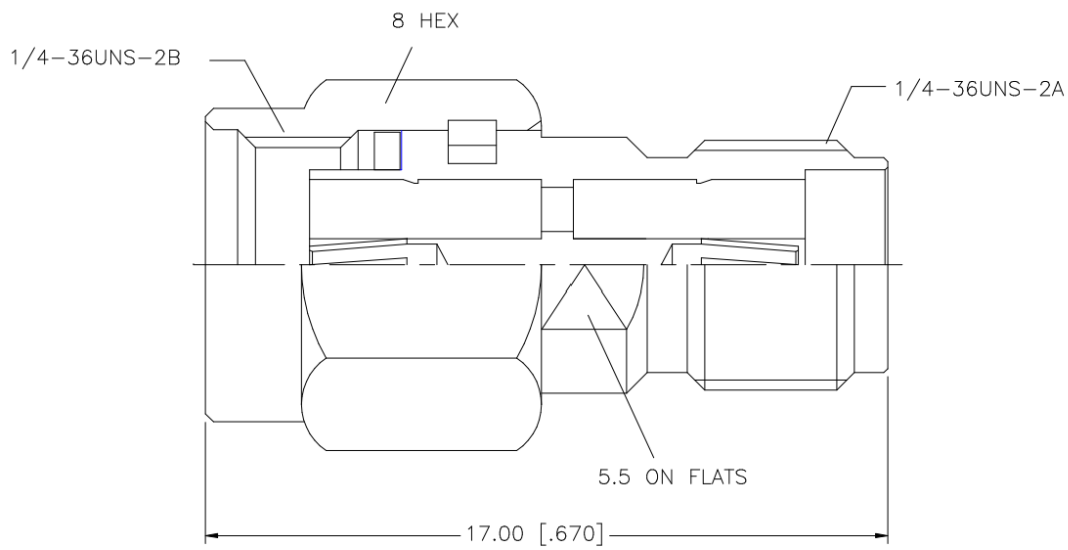

### FEATURES

- 50Ω impedance
- SMA Jack to SMA RP Plug
- 18GHz

### Product Description

Adaptors to facilitate interconnections between common connectors – Straight 50Ω RF Adapter SMA Jack to SMA RP Plug 18GHz.

### General Specifications

Attribute	Value
Adapter Type	SMA Jack to SMA RP Plug
Gender A	Female
Gender B	Male
Impedance	50Ω
Body Orientation	Straight
Operating Frequency	18GHz
Polarity	SMA RP
Contact Plating	Gold
Length	17mm
Body Plating	Gold
Contact Material	Beryllium Copper

## Product Drawing

Dimensions: Millimeters (Inches)