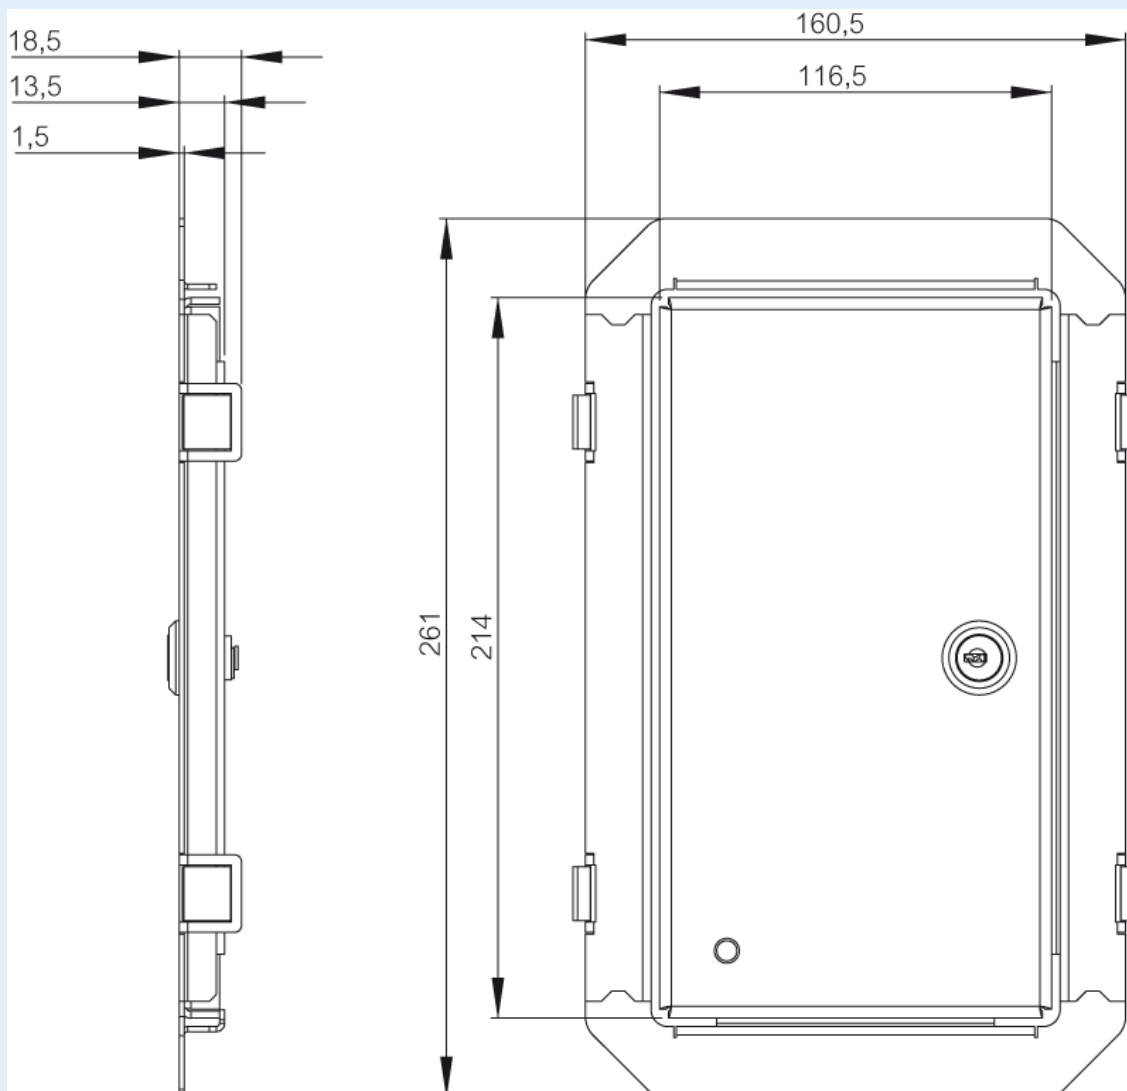

IDS ARCA 3020

Sample image

Order symbol : IDS ARCA 3020

Product nr : 8120711

Description : Inner door set

Remarks : Galvanized steel, RAL 7035, for size 300x200x150

EAN : 6418074082367

El. number :

- Finland : 3423684
- Denmark : 8212094217
- Sweden : 2500171

Dimensions :

	Height	Width	Depth
mm :	285	185	35
inch :	11.22	7.28	1.38

Ratings :

electrical_insulation :	Not insulated
UV resistance :	-

Materials :