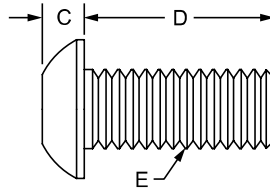

## Button Head Socket Cap Screw

Black Zinc/  
Black-Coated

Blue Zinc/  
Blue-Coated

Bright Zinc

Stainless Steel

Part No.	Series	Material	Finish	A	B	C	D (Length)	E (Thread)	Thread Length	Weight
3005	F	Steel	Black Zinc	.305"	3/32	.082"	.375"	8-32	Full Thread	.002 lb
3024	F	Steel	Black Zinc	.305"	3/32	.082"	.500"	8-32	Full Thread	.003 lb
3032	F	Steel	Black Zinc	.305"	3/32	.082"	.875"	8-32	Full Thread	.005 lb
3042	F	Steel	Black Zinc	.354	1/8	.096"	.375"	10-32	Full Thread	.040 lb
3694	F	Stainless-Steel	Stainless	.354"	1/8	.096"	.375"	10-32	Full Thread	.004 lb
3050	F	Steel	Black Zinc	.354"	1/8	.096"	.500"	10-32	Full Thread	.005 lb
3696	F	Stainless-Steel	Stainless	.354"	1/8	.096"	.500"	10-32	Full Thread	.005 lb
3051	F	Steel	Black Zinc	.354"	1/8	.096"	.625"	10-32	Full Thread	.005 lb
3698	F	Stainless-Steel	Stainless	.354"	1/8	.096"	.625"	10-32	Full Thread	.006 lb
3054	F	Steel	Black Zinc	.354"	1/8	.096"	.750"	10-32	Full Thread	.006 lb
3059	F	Steel	Black Zinc	.428"	5/32	.127"	.375"	1/4-20	Full Thread	.007 lb
3688	F	Stainless-Steel	Stainless	.428"	5/32	.127"	.375"	1/4-20	Full Thread	.007 lb
65-3059	F	Steel	Black Zinc	.428"	5/32	.127"	.375"	1/4-20	Full Thread	.007 lb
3061	F	Steel	Black Zinc	.428"	5/32	.127"	.500"	1/4-20	Full Thread	.008 lb
3690	F	Stainless-Steel	Stainless	.428"	5/32	.127"	.500"	1/4-20	Full Thread	.008 lb
65-3061	F	Steel	Black Zinc	.428"	5/32	.127"	.500"	1/4-20	Full Thread	.008 lb
3063	F	Steel	Black Zinc	.428"	5/32	.127"	.625"	1/4-20	Full Thread	.009 lb
3663	F	Stainless-Steel	Stainless	.428"	5/32	.127"	.625"	1/4-20	Full Thread	.009 lb
65-3063	F	Steel	Black Zinc	.428"	5/32	.127"	.625"	1/4-20	Full Thread	.010 lb
3065	F	Steel	Black Zinc	.428"	5/32	.127"	.750"	1/4-20	Full Thread	.011 lb
3692	F	Stainless-Steel	Stainless	.428"	5/32	.127"	.750"	1/4-20	Full Thread	.010 lb
65-3065	F	Steel	Black Zinc	.428"	5/32	.127"	.750"	1/4-20	Full Thread	.011 lb
3104	F	Steel	Black Zinc	.537"	3/16	.159"	.500"	5/16-18	Full Thread	.014 lb
3609	F	Stainless-Steel	Stainless	.537"	3/16	.159"	.500"	5/16-18	Full Thread	.014 lb
3940	F RT	Steel	Bright Zinc	.537"	3/16	.159"	.500"	5/16-18	Full Thread	.018 lb
65-3104	F	Steel	Black Zinc	.537"	3/16	.159"	.500"	5/16-18	Full Thread	.014 lb
3111	F	Steel	Black Zinc	.537"	3/16	.159"	.625"	5/16-18	Full Thread	.020 lb
3611	F	Stainless-Steel	Stainless	.537"	3/16	.159"	.625"	5/16-18	Full Thread	.017 lb
65-3111	F	Steel	Black Zinc	.537"	3/16	.159"	.625"	5/16-18	Full Thread	.016 lb
3114	F	Steel	Black Zinc	.537"	3/16	.159"	.750"	5/16-18	Full Thread	.019 lb
3614	F	Stainless-Steel	Stainless	.537"	3/16	.159"	.750"	5/16-18	Full Thread	.019 lb
3941	F RT	Steel	Bright Zinc	.537"	3/16	.159"	.750"	5/16-18	Full Thread	.028 lb
65-3114	F	Steel	Black Zinc	.537"	3/16	.159"	.750"	5/16-18	Full Thread	.018 lb
3117	F	Steel	Black Zinc	.537"	3/16	.159"	.875"	5/16-18	Full Thread	.020 lb
3617	F	Stainless-Steel	Stainless	.537"	3/16	.159"	.875"	5/16-18	Full Thread	.021 lb
3118	F	Steel	Black Zinc	.537"	3/16	.159"	1.000"	5/16-18	Full Thread	.022 lb
3621	F	Stainless-Steel	Stainless	.537"	3/16	.159"	1.000"	5/16-18	Full Thread	.023 lb
3942	F RT	Steel	Bright Zinc	.537"	3/16	.159"	1.000"	5/16-18	Full Thread	.023 lb
65-3118	F	Steel	Black Zinc	.537"	3/16	.159"	1.000"	5/16-18	Full Thread	.022 lb
3943	F RT	Steel	Bright Zinc	.537"	3/16	.159"	1.250"	5/16-18	Full Thread	.027 lb
3944	F RT	Steel	Bright Zinc	.537"	3/16	.159"	1.500"	5/16-18	Full Thread	.031 lb
3945	F RT	Steel	Bright Zinc	.537"	3/16	.159"	1.750"	5/16-18	Full Thread	.035 lb
3946	F RT	Steel	Bright Zinc	.537"	3/16	.159"	2.000"	5/16-18	Full Thread	.034 lb
3947	F RT	Steel	Bright Zinc	.537"	3/16	.159"	2.250"	5/16-18	Full Thread	.044 lb
3948	F RT	Steel	Bright Zinc	.537"	3/16	.159"	3.500"	5/16-18	Full Thread	.065 lb