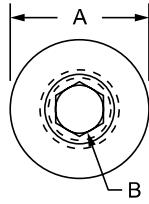

## Button Head Socket Cap Screw

Black Zinc/  
Black-Coated

Blue Zinc/  
Blue-Coated

Bright Zinc

Stainless Steel

Part No.	Series	Material	Finish	A	B	C	D (Length)	E (Thread)	Thread Length	Weight
3005	F	Steel	Black Zinc	.305"	3/32	.082"	.375"	8-32	Full Thread	.002 lb
3024	F	Steel	Black Zinc	.305"	3/32	.082"	.500"	8-32	Full Thread	.003 lb
3032	F	Steel	Black Zinc	.305"	3/32	.082"	.875"	8-32	Full Thread	.005 lb
3042	F	Steel	Black Zinc	.354	1/8	.096"	.375"	10-32	Full Thread	.040 lb
3694	F	Stainless-Steel	Stainless	.354"	1/8	.096"	.375"	10-32	Full Thread	.004 lb
3050	F	Steel	Black Zinc	.354"	1/8	.096"	.500"	10-32	Full Thread	.005 lb
3696	F	Stainless-Steel	Stainless	.354"	1/8	.096"	.500"	10-32	Full Thread	.005 lb
3051	F	Steel	Black Zinc	.354"	1/8	.096"	.625"	10-32	Full Thread	.005 lb
3698	F	Stainless-Steel	Stainless	.354"	1/8	.096"	.625"	10-32	Full Thread	.006 lb
3054	F	Steel	Black Zinc	.354"	1/8	.096"	.750"	10-32	Full Thread	.006 lb
3059	F	Steel	Black Zinc	.428"	5/32	.127"	.375"	1/4-20	Full Thread	.007 lb
3688	F	Stainless-Steel	Stainless	.428"	5/32	.127"	.375"	1/4-20	Full Thread	.007 lb
65-3059	F	Steel	Black Zinc	.428"	5/32	.127"	.375"	1/4-20	Full Thread	.007 lb
3061	F	Steel	Black Zinc	.428"	5/32	.127"	.500"	1/4-20	Full Thread	.008 lb
3690	F	Stainless-Steel	Stainless	.428"	5/32	.127"	.500"	1/4-20	Full Thread	.008 lb
65-3061	F	Steel	Black Zinc	.428"	5/32	.127"	.500"	1/4-20	Full Thread	.008 lb
3063	F	Steel	Black Zinc	.428"	5/32	.127"	.625"	1/4-20	Full Thread	.009 lb
3663	F	Stainless-Steel	Stainless	.428"	5/32	.127"	.625"	1/4-20	Full Thread	.009 lb
65-3063	F	Steel	Black Zinc	.428"	5/32	.127"	.625"	1/4-20	Full Thread	.010 lb
3065	F	Steel	Black Zinc	.428"	5/32	.127"	.750"	1/4-20	Full Thread	.011 lb
3692	F	Stainless-Steel	Stainless	.428"	5/32	.127"	.750"	1/4-20	Full Thread	.010 lb
65-3065	F	Steel	Black Zinc	.428"	5/32	.127"	.750"	1/4-20	Full Thread	.011 lb
3104	F	Steel	Black Zinc	.537"	3/16	.159"	.500"	5/16-18	Full Thread	.014 lb
3609	F	Stainless-Steel	Stainless	.537"	3/16	.159"	.500"	5/16-18	Full Thread	.014 lb
3940	F RT	Steel	Bright Zinc	.537"	3/16	.159"	.500"	5/16-18	Full Thread	.018 lb
65-3104	F	Steel	Black Zinc	.537"	3/16	.159"	.500"	5/16-18	Full Thread	.014 lb
3111	F	Steel	Black Zinc	.537"	3/16	.159"	.625"	5/16-18	Full Thread	.020 lb
3611	F	Stainless-Steel	Stainless	.537"	3/16	.159"	.625"	5/16-18	Full Thread	.017 lb
65-3111	F	Steel	Black Zinc	.537"	3/16	.159"	.625"	5/16-18	Full Thread	.016 lb
3114	F	Steel	Black Zinc	.537"	3/16	.159"	.750"	5/16-18	Full Thread	.019 lb
3614	F	Stainless-Steel	Stainless	.537"	3/16	.159"	.750"	5/16-18	Full Thread	.019 lb
3941	F RT	Steel	Bright Zinc	.537"	3/16	.159"	.750"	5/16-18	Full Thread	.028 lb
65-3114	F	Steel	Black Zinc	.537"	3/16	.159"	.750"	5/16-18	Full Thread	.018 lb
3117	F	Steel	Black Zinc	.537"	3/16	.159"	.875"	5/16-18	Full Thread	.020 lb
3617	F	Stainless-Steel	Stainless	.537"	3/16	.159"	.875"	5/16-18	Full Thread	.021 lb
3118	F	Steel	Black Zinc	.537"	3/16	.159"	1.000"	5/16-18	Full Thread	.022 lb
3621	F	Stainless-Steel	Stainless	.537"	3/16	.159"	1.000"	5/16-18	Full Thread	.023 lb
3942	F RT	Steel	Bright Zinc	.537"	3/16	.159"	1.000"	5/16-18	Full Thread	.023 lb
65-3118	F	Steel	Black Zinc	.537"	3/16	.159"	1.000"	5/16-18	Full Thread	.022 lb
3943	F RT	Steel	Bright Zinc	.537"	3/16	.159"	1.250"	5/16-18	Full Thread	.027 lb
3944	F RT	Steel	Bright Zinc	.537"	3/16	.159"	1.500"	5/16-18	Full Thread	.031 lb
3945	F RT	Steel	Bright Zinc	.537"	3/16	.159"	1.750"	5/16-18	Full Thread	.035 lb
3946	F RT	Steel	Bright Zinc	.537"	3/16	.159"	2.000"	5/16-18	Full Thread	.034 lb
3947	F RT	Steel	Bright Zinc	.537"	3/16	.159"	2.250"	5/16-18	Full Thread	.044 lb
3948	F RT	Steel	Bright Zinc	.537"	3/16	.159"	3.500"	5/16-18	Full Thread	.065 lb