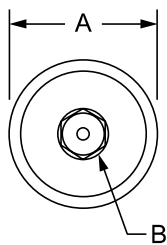

Button Head Socket Cap Screw (Continued)

Part No.	Series	Material	Finish	A	B	C	D (Length)	E (Thread)	Thread Length	Weight
19-8320	M	Steel	Bright Zinc	13.79mm	5.00mm	4.23mm	20.00mm	M8 x 1.25	Full Thread	.0092 kg
3819	M	Steel	Bright Zinc	13.79mm	5.00mm	4.23mm	25.00mm	M8 x 1.25	Full Thread	.0104 kg
11-8325	M	Steel	Black Zinc	13.79mm	5.00mm	4.23mm	25.00mm	M8 x 1.25	Full Thread	.0104 kg
13-8325	M	Steel	Blue Zinc	13.79mm	5.00mm	4.23mm	25.00mm	M8 x 1.25	Full Thread	.0104 kg
17-8325	M	Stainless-Steel	Stainless	13.79mm	5.00mm	4.23mm	25.00mm	M8 x 1.25	Full Thread	.0104 kg
19-8325	M	Steel	Bright Zinc	13.79mm	5.00mm	4.23mm	25.00mm	M8 x 1.25	Full Thread	.0104 kg
13-3943	M RT	Steel	Blue Zinc	14.00mm	8.00mm	6.60mm	30.00mm	M8 x 1.25	Full Thread	.0121 kg
13-3944	M RT	Steel	Blue Zinc	14.00mm	8.00mm	6.60mm	40.00mm	M8 x 1.25	Full Thread	.0154 kg
13-3945	M RT	Steel	Blue Zinc	14.00mm	8.00mm	6.60mm	45.00mm	M8 x 1.25	Full Thread	.0169 kg
13-3946	M RT	Steel	Blue Zinc	14.00mm	8.00mm	6.60mm	50.00mm	M8 x 1.25	Full Thread	.0187 kg
13-3947	M RT	Steel	Blue Zinc	14.00mm	8.00mm	6.60mm	60.00mm	M8 x 1.25	Full Thread	.0217 kg
13-3948	M RT	Steel	Blue Zinc	14.00mm	8.00mm	6.60mm	80.00mm	M8 x 1.25	Full Thread	.0263 kg

View page 3-177 for dimensional drawing

Flanged Button Head Socket Cap Screw

Black Zinc