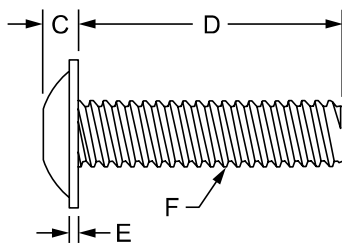

Button Head Socket Cap Screw (Continued)

Part No.	Series	Material	Finish	A	B	C	D (Length)	E (Thread)	Thread Length	Weight
19-8320	M	Steel	Bright Zinc	13.79mm	5.00mm	4.23mm	20.00mm	M8 x 1.25	Full Thread	.0092 kg
3819	M	Steel	Bright Zinc	13.79mm	5.00mm	4.23mm	25.00mm	M8 x 1.25	Full Thread	.0104 kg
11-8325	M	Steel	Black Zinc	13.79mm	5.00mm	4.23mm	25.00mm	M8 x 1.25	Full Thread	.0104 kg
13-8325	M	Steel	Blue Zinc	13.79mm	5.00mm	4.23mm	25.00mm	M8 x 1.25	Full Thread	.0104 kg
17-8325	M	Stainless-Steel	Stainless	13.79mm	5.00mm	4.23mm	25.00mm	M8 x 1.25	Full Thread	.0104 kg
19-8325	M	Steel	Bright Zinc	13.79mm	5.00mm	4.23mm	25.00mm	M8 x 1.25	Full Thread	.0104 kg
13-3943	M RT	Steel	Blue Zinc	14.00mm	8.00mm	6.60mm	30.00mm	M8 x 1.25	Full Thread	.0121 kg
13-3944	M RT	Steel	Blue Zinc	14.00mm	8.00mm	6.60mm	40.00mm	M8 x 1.25	Full Thread	.0154 kg
13-3945	M RT	Steel	Blue Zinc	14.00mm	8.00mm	6.60mm	45.00mm	M8 x 1.25	Full Thread	.0169 kg
13-3946	M RT	Steel	Blue Zinc	14.00mm	8.00mm	6.60mm	50.00mm	M8 x 1.25	Full Thread	.0187 kg
13-3947	M RT	Steel	Blue Zinc	14.00mm	8.00mm	6.60mm	60.00mm	M8 x 1.25	Full Thread	.0217 kg
13-3948	M RT	Steel	Blue Zinc	14.00mm	8.00mm	6.60mm	80.00mm	M8 x 1.25	Full Thread	.0263 kg

View page 3-177 for dimensional drawing

Flanged Button Head Socket Cap Screw