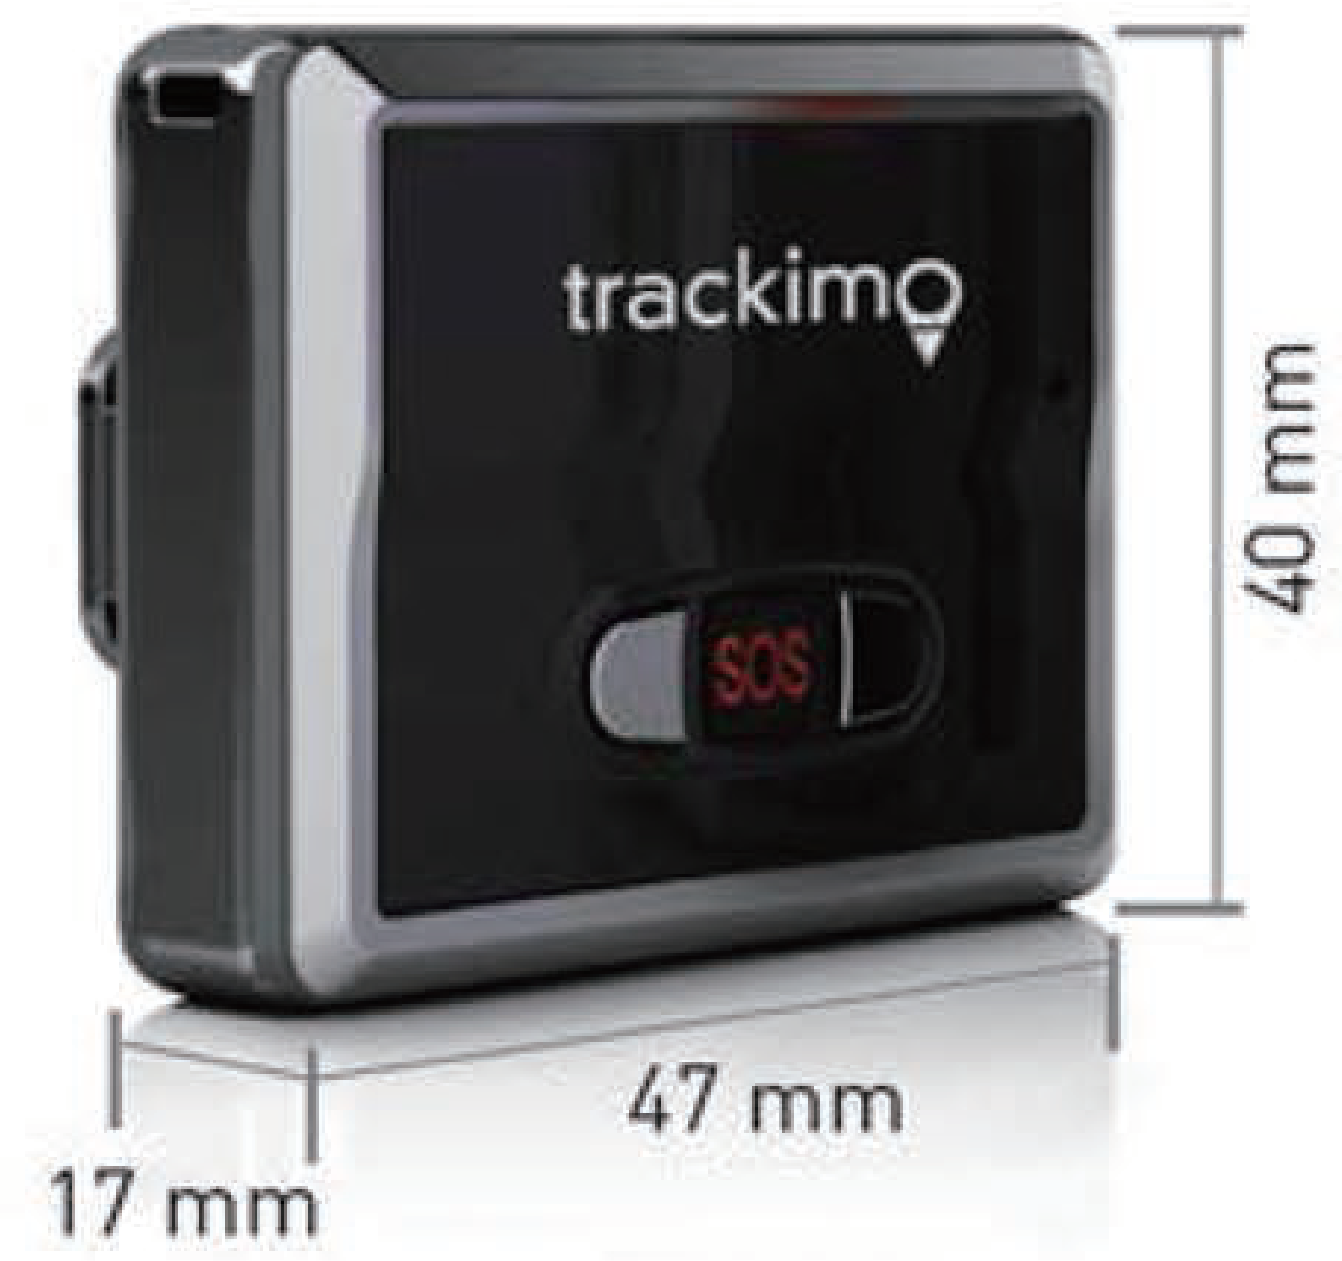

UNIVERSAL

All purpose, best-selling tracker

Unique Features

- **On-Board Connectivity:** All-round 12v/24v compatibility for your vehicle or boat.

- **Unlimited Connection:** Supports worldwide 2G/3G/4G connectivity.

- **Wide Range of Accessories:** For body wear, attachments, increased battery life and more.

Two

Programmable Buttons

SOS Button

Speed Monitoring

Geofencing

One Account for Managing
All of Your Devices

Waterproof

Universal

Stock Code	TRKM004 (2G) / TRKM010 (3G)
GSM Platform	MTK6250A (2G) / MTK6276 (3G)
GNSS	GPS, Glosnas, Galileo, Baidu
Bands	Quad GSM 850/ GSM900/ DCS1800/ PCS1900 (2G) GSM 850/ GSM900/ DCS1800/ PCS1900 / WCDMA 850/900/1900/2100 (3G)
Sim Card	Embedded SIM
Application	iOS / Android / PC / Mac
Colors	Black
Dimensions	47 mm x 40 mm x 17 mm
Weight	42 gr
Active Battery Life	Up to 6 days, depends on mode of operation and cellular network conditions
Battery Type	Rechargeable Li-ion 600mAh
Operational Temperatures	-20 + 60 °C
Included Attachments	Strap, Clip, Velcro, Magnet, Lanyard
Vehicle Attachment Option	Not included. Installation Kit available.
Wi-Fi	802.11b/g/n
Bluetooth	BT4.0
Additional Sensors	Accelerometer
USB Charger	Micro USB 5 Volts 500 ma

GPS Specifications

Universal

GPS	GPS, Galileo, Glonass, Baidu
Channels	22 tracking, 66 acquisition
Accuracy	Appx. 5m under open sky
Acquisition Mode	Hot start < 2 sec, Cold start < 24 sec
Data Encryption	Available
Cached Memory	On board capacity for 1000 tracking points