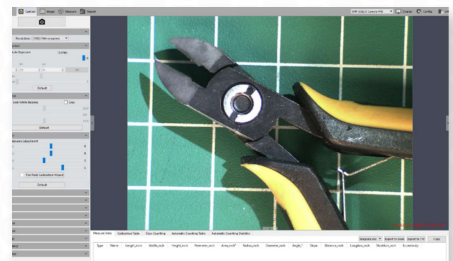

**Ball Joint 360
Rotation**

Mighty Cam ES	Macro Lens	Ultra Glide Arm Stand	360 Ball Joint
HDMI/USB Camera designed for quick & accurate inspection	7x - 70x Magnification at a 6" working distance	Provides smooth horizontal movement	Rotate & tilt the camera to the ideal position

Excellent Color Reproduction

**USB Mode- Advanced Imaging/
Measurement Software Included**

**HDMI Mode: Image/Video Capture,
On-Screen Tools (No PC required)**

Mighty Cam ES

[7x-70x] w/ Macro Lens & Ultra-Glide Stand

High Definition 1080p inspection system with a 22" monitor offering superb image quality. **Provides a magnification range of 7x to 70x with a 6" working distance.** You can operate this system with or without a PC. Without a PC, the camera connects directly to the included HDMI monitor. View and record images using the included on screen tools. Images & videos can be saved to the included SD card. Connect the camera to a PC to utilize more advanced features in the included software. The included dual gooseneck LED light allows you to illuminate the object to get the sharpest and greatest detail.

Features

- Camera features HDMI and USB outputs
- Inspect directly on an HD monitor or from a computer
- Advanced imaging/measurement software included
- 7x - 70x magnification at a 6 inch working distance
- Ultra Glide Arm Stand provides smooth horizontal movement
- Includes Aven's Dual Gooseneck LED Task Light and a 22" HD monitor