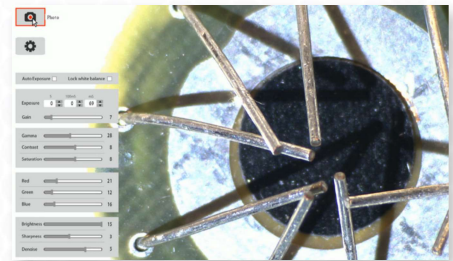

**HDMI Mode: Image/Video Capture,
On-Screen Tools (No PC required)**

Mighty Cam ES

[7x-70x] w/ Macro Lens & Ultra-Glide Stand

High Definition 1080p inspection system with a 22" monitor offering superb image quality. **Provides a magnification range of 7x to 70x with a 6" working distance.** You can operate this system with or without a PC. Without a PC, the camera connects directly to the included HDMI monitor. View and record images using the included on screen tools. Images & videos can be saved to the included SD card. Connect the camera to a PC to utilize more advanced features in the included software. The included dual gooseneck LED light allows you to illuminate the object to get the sharpest and greatest detail.

Features

- Camera features HDMI and USB outputs
- Inspect directly on an HD monitor or from a computer
- Advanced imaging/measurement software included
- 7x - 70x magnification at a 6 inch working distance
- Ultra Glide Arm Stand provides smooth horizontal movement
- Includes Aven's Dual Gooseneck LED Task Light and a 22" HD monitor

Mighty Cam ES	
<i>7x-70x w/ Macro Lens & Ultra-Glide Stand</i>	
Item #	258-181-556-ES
Magnification	7x-70x
Working Distance	6"
Interface	USB 2.0 & HDMI
Resolution	2MP 2592 (H) x 1944 (V)
Frame Rate	USB 2.0 @ 15FPS | HDMI @ 15FPS
Software	USB 2.0 Mosaic V2 | HDMI Cloud 1.0 ver
Package Contents	• Mighty Cam ES (26100-259) • Ultra Glide Arm Stand (26800B-556) • Computar Macro Lens (26700-181) • Dual Gooseneck LED Task Light (26537) • 22" HD Monitor (26700-406) • 360 Swivel Ball Joint (26700-412)