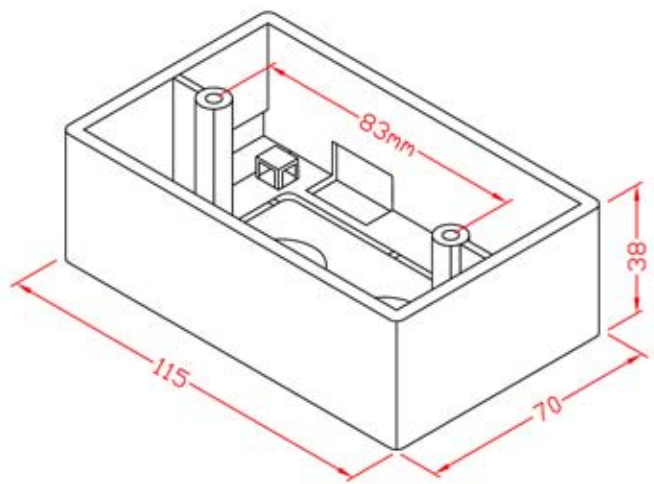

RevNo	Revision note	Rev-By	RevDate	Signature	Checked

MOUNT BOX - 70 x 115 mm

Notes:
Plastic Mount Box
Size: 115 x 70 x 38 mm
Material : ABS

ITEM NO.		NFP-3000			
CUSTOMER NO.					
DESIGNED BY	DATE	100920	UNIT	MM	
ALEX	SCALE	xx	VER.	1	
NO.	Checked by				
APPR:		Approved by -date			