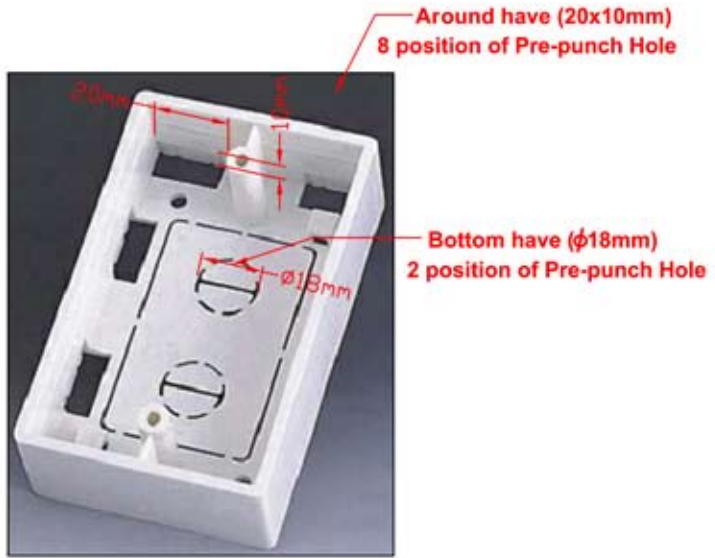

RevNo	Revision note	Rev-By	RevDate	Signature	Checked

MOUNT BOX - 70 x 115 mm

Notes:
Plastic Mount Box
Size: 115 x 70 x 38 mm
Material : ABS

ITEM NO.		NFP-3000			
CUSTOMER NO.					
DESIGNED BY	DATE	100920	UNIT	MM	
ALEX	SCALE	xx	VER.	1	
NO.	Checked by				
APPR:		Approved by -date			