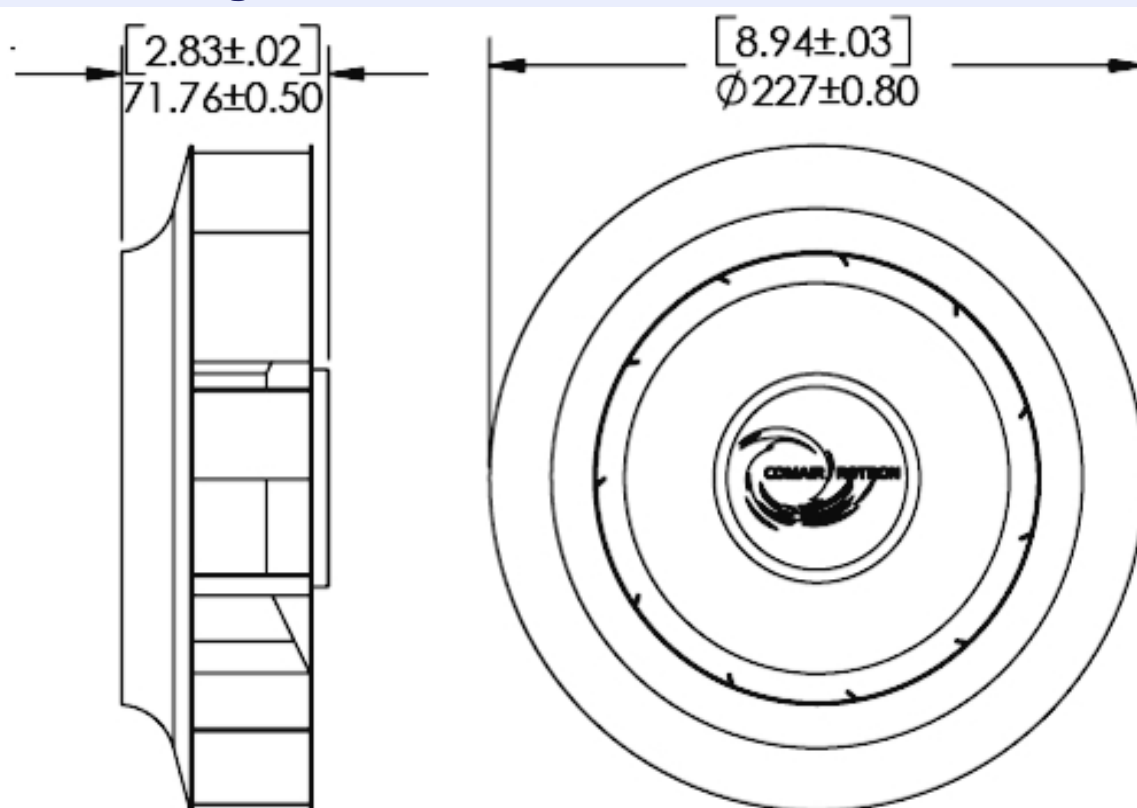

Diplomat - DD892824B1A -039864 - No
 (Family) (Model) (Part #) (In Stock)

Electrical Specifications

Operating Voltage:	24 Volts
Voltage Range:	12 - 28 Volts
Power Supply:	63.7 Watts
Line Current:	2.66 Amps
Locked Rotor Current	3.35 Amps
Nominal Speed:	2650 RPM

Mechanical Specifications

Dimensions:	8.7 x 8.7 x 2.8 in
Weight	56.4 oz
Max Airflow @ 0 in H ₂ O	500.0 CFM
Max Pressure @ 0 CFM	2.220 in H ₂ O
Noise	69.1 dBA

Mechanical Drawing

Comair Rotron, Inc.
 Phone: 858.348.6200
 FAX: 858.566.4577
 sales@comairrotron.com

Print Date: Saturday, August 18, 2007 at 23:54:22 - DC Impeller Datasheet - Web Version 1.0 Rev. B

Impeller Performance Curve

Impeller Configuration Options

Diplomat DD892824B1A / 039864 No 305 mm [12 inch] Leads
 (Family) (Model) (Part #) (In Stock) (Features)