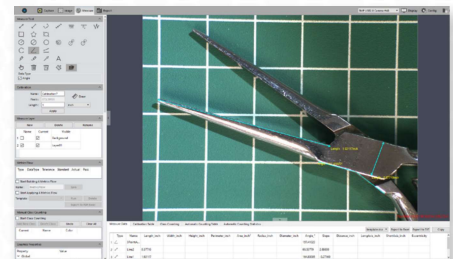

**Ball Joint 360
Rotation**

Mighty Cam ES	Macro Lens	Ultimate Flexibility	LED Ring Light
HDMI/USB Camera designed for quick & accurate inspection	7x - 70x Magnification at a 6" working distance	18" Flexible arm with a 360 ball joint	Provides uniformity & shadow free illumination

Excellent Color Reproduction

**USB Mode- Advanced Imaging/
Measurement Software Included**

**HDMI Mode: Image/Video Capture,
On-Screen Tools (No PC required)**

Mighty Cam ES

[7x-70x] w/ Macro Lens & Flex-Arm Stand

High Definition 1080p inspection system with a 22" monitor offering superb image quality. **Provides a magnification range of 7x to 70x with a 6" working distance.** You can operate this system with or without a PC. Without a PC, the camera connects directly to the included HDMI monitor. View and record images using the included on screen tools. Images & videos can be saved to the included SD card. Connect the camera to a PC to utilize more advanced features in the included software. The included LED ring light allows you to illuminate the object to get the sharpest and greatest detail.

Features

- Superior optics: 7x-70x magnification at a 6 inch working distance
- Camera features HDMI and USB outputs for use with an HD monitor or PC
- Save high resolution image/video files to the included SD Card no PC required
- Advanced imaging/measurement software included for PC mode
- 18 inch flexible arm with a 360 ball joint provides limitless positioning options
- LED ring light with 96 ultra-bright, adjustable LEDs