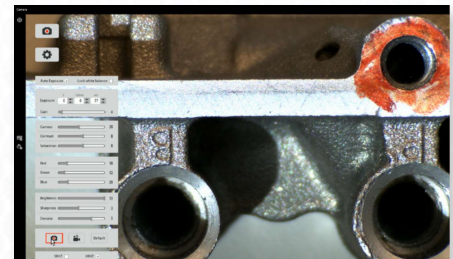

**Ball Joint 360
Rotation**

Mighty Cam ES	Macro Lens	Ultimate Flexibility	LED Ring Light
HDMI/USB Camera designed for quick & accurate inspection	7x - 70x Magnification at a 6" working distance	18" Flexible arm with a 360 ball joint	Provides uniformity & shadow free illumination

Excellent Color Reproduction

**USB Mode- Advanced Imaging/
Measurement Software Included**

**HDMI Mode: Image/Video Capture,
On-Screen Tools (No PC required)**

Mighty Cam ES

[7x-70x] w/ Macro Lens & Flex-Arm Stand

High Definition 1080p inspection system with a 22" monitor offering superb image quality. **Provides a magnification range of 7x to 70x with a 6" working distance.** You can operate this system with or without a PC. Without a PC, the camera connects directly to the included HDMI monitor. View and record images using the included on screen tools. Images & videos can be saved to the included SD card. Connect the camera to a PC to utilize more advanced features in the included software. The included LED ring light allows you to illuminate the object to get the sharpest and greatest detail.

Features

- Superior optics: 7x-70x magnification at a 6 inch working distance
- Camera features HDMI and USB outputs for use with an HD monitor or PC
- Save high resolution image/video files to the included SD Card no PC required
- Advanced imaging/measurement software included for PC mode
- 18 inch flexible arm with a 360 ball joint provides limitless positioning options
- LED ring light with 96 ultra-bright, adjustable LEDs