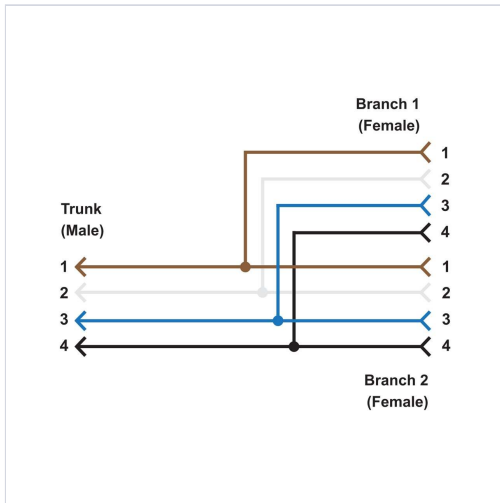

CSB-M1240M1240

SPLITTERS

Splitter M12M to M12F and M12F connectors

4-pin, Non-Shielded, IP67, AWG 22

Black PUR cord, Straight Connectors

Splitter Length: 0 m

Part Number: 64206

SPECIFICATIONS

IP Rating	IP67
Shield/No Shield	No Shield
Wiring	Parallel
Branches: Genders	Female, Female
Branches: Orientations	Straight, Straight
Splitter: Overmold Material and Color	PUR Black
Trunk Length (m)	0.00
Branches: Number of Contacts	4, 4

Chat with an Expert

Number of Branches	2
Voltage Rating (V)	250 V ac/dc
Maximum Temp. (Celsius)	105
Current Rating (A)	4.0
Trunk: Orientation	Straight
Trunk: Number of Contacts	4
Trunk: Connector Type	M12
Trunk: Gender	Male
Minimum Temp. (Celsius)	-40
Branches: Connector Types	Cookies M12, M12