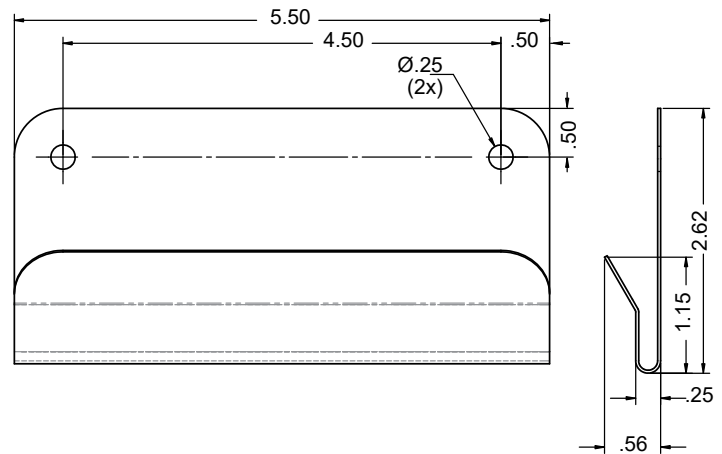

Primary Area for Product Usage:

- Anywhere a wall hanger is needed to mount a BOWMAN® dispenser for personal protection equipment

Package Specifications:

- Package Quantity: 12 per case
- 10"L x 6"W x 4"H (25.4 cm x 15.2 cm x 10.2 cm)
- 4.0 lbs (1.8 kg) - approximated

Product Specifications (overall external dimensions):

- 5.50"W x 2.62"H x 0.56"D (14.0 cm x 6.7 cm x 1.4 cm)
- 0.2 lbs (0.1 kg) - approximated

Mounting Specifications:

Proper Hanging Procedure:

- 1) Attach hanger securely - back of hanger must lay flush against surface
- 2) Hang empty dispenser on hanger.
- 3) Load product in dispenser.
- 4) To remove, reverse order of steps.