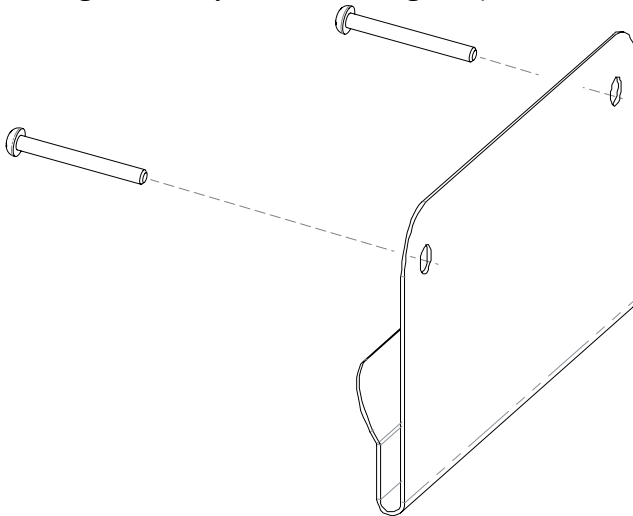

2

Parts included:

- Dispenser

Tools Required:

- No tools required to assemble dispenser

Care and Construction

Powder-Coated Steel

Material Characteristics

Designed for Long-Term, Heavy-Duty Applications

Dispensers and stands made of powder-coated steel are both attractive and functional, providing years of service. Our powder-coated steel dispensers and stands provide long-lasting products that hold up well in tough environments.

Powder-coated steel is ideal for dispensers used in a healthcare or an industrial setting. It is impact resistant and is not effected by extremes in temperature.

Care and Cleaning

The powder-coated finish resists common chemicals and cleaning agents and can be easily wiped clean with soap and water.