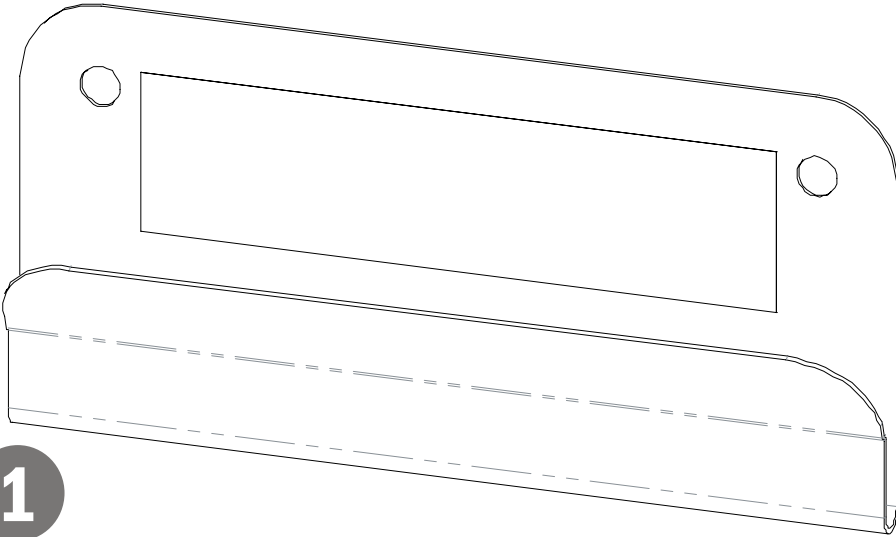

Installation

Always mount dispensers securely *prior* to loading with product.

- Compact design can also be used to hold signage when not in use with a dispenser.

1

- Mount securely to a wall with screws approved and supplied by building maintenance.
- Always install hangers securely *before* mounting a dispenser to them.