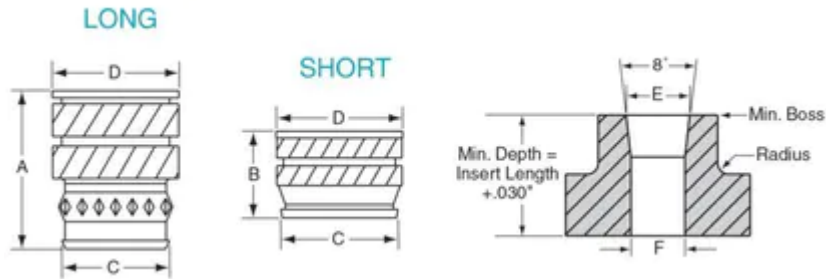

3124X562H-SS

A	0.562 in
Boss Size	0.896 in
Brand	RAF
C	0.406 in
D	0.469 in
F	0.401 in
Finish	None
Length E	0.448 in
Material	Stainless Steel
Series	H
Thread Size	5/16-24

PRODUCT OPTIONS

Finish
None
Black Oxide (26)
Chrome - Bright (10)
Chrome - Satin (11)
Chrome over Nickel (4)
Passivate - AMS 2700 TYPE 2 (48)
Passivate - ASTM A 380- 96 (47)