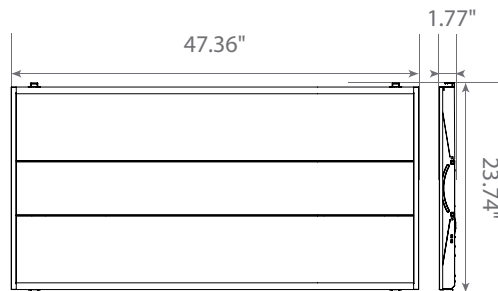

## Specifications

Input Power	Input Voltage	Lumen Output	Beam Angle	Center Beam	CCT
33 / 40 / 50 W	AC120 - 277V	4125 / 5000 / 6250 lm	120°	N/A	3000 / 4000 / 5000 K
CRI	Luminous Efficacy	Power Factor	Input Current	Base	Lamp Lifespan
80	125 lm/W	0.9	0.45 A	N/A	50,000 Hrs.

### Product Dimensions