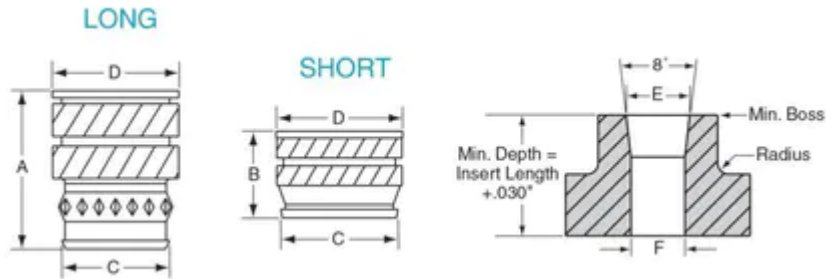

# 440X285H

A	0.285 in
Boss Size	0.318 in
Brand	RAF
C	0.146 in
D	0.172 in
F	0.141 in
Finish	None
Length E	0.159 in
Material	Brass
Series	H
Thread Size	4-40