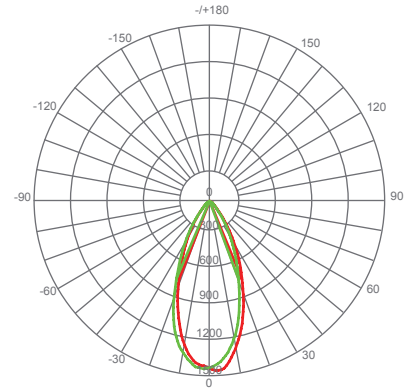

Product Photometric Data

Euri Lighting | A Division of IRTRONIX Inc.

20900 Normandie Avenue Bldg. B, Torrance, CA 90502 | Tel: 310.787.1100 | Fax: 310.787.1166 | www.eurilighting.com

©2020 Euri Lighting. All Rights Reserved