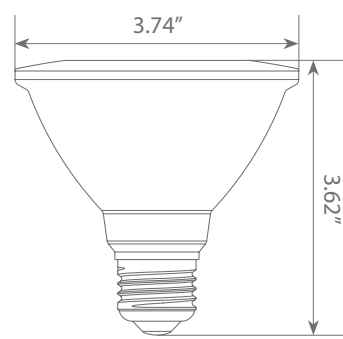

Product Dimensions