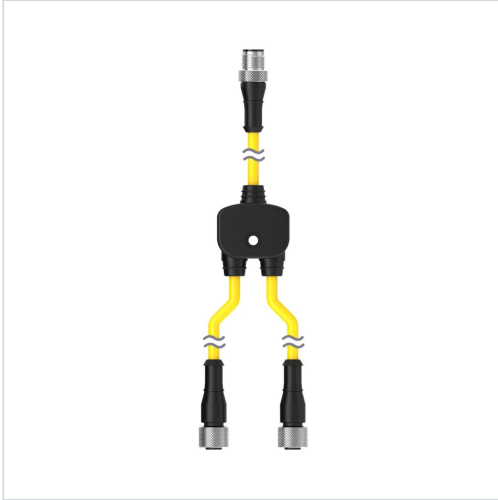

CSB-M1251M1251

► SPLITTERS

Euro-style Quick Disconnect Splitter Cable

5-Pin Straight male Eurofast 0.30 m (1 ft) Trunk

5-Pin Straight Female Eurofast 0.30m (1 ft) Branch 1

5-Pin Straight Female Eurofast 0.30 m (1 ft) Branch 2

Nickel Plated Brass Coupling Nuts Yellow Jacket

Part Number: 93317

SPECIFICATIONS

Number of Contacts	5
Number of Connectors	3
Cable Jacket Material	PVC
Cable Jacket Color	Black
Connector Body Material/Color	PUR Black
Outside Cable Diameter (mm)	5.5
Cordset Length (m)	0.6
Trunk Length (m)	0.3
Shield/No Shield	No Shield
Coupling Material/Color	Nickel Plated Brass
Maximum Temp. (°C)	105
Current Rating (A)	4.0

Minimum Temp. (°C)	-40
Voltage Rating (V)	250 V ac/300 V dc
IP Rating	IP67
Primary Connector Type	EURO
Primary Coupling Method	M12 Single Key
Primary Gender	Male
Primary Orientation	Straight
Primary Number of Conductors	5
Primary AWG	22
Splitter Cable Diameter	5.5, 5.5
Splitter Branches: Connector Type	M12F, M12F
Splitter Branches: Coupling Method	M12 Single Key, M12 Single Key
Splitter Branches: Orientation	Straight, Straight
Splitter Branches: Number of Conductors	5, 5
Splitter Branches: AWG	22, 22
Splitter Branches Length (m)	0.3, 0.3
Splitter Function	Parallel
Feature: Hazardous Area	No
Oil/Grease Resistant	No